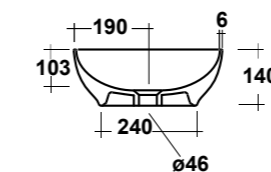

ART. TRE42TO38001

TREND LAVABO APPOGGIO
TONDO 38 SF BIANCO

TREND WHITE 38 ROUND
SIT ON WASHBASIN

Dimensioni/Dimension: 38x38x14 cm
Peso/Weight: 6,5 kg