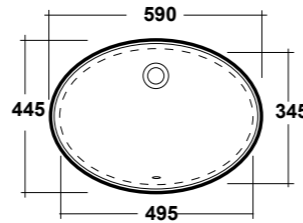

*Quote d'installazione consigliata
Advised measure for installation

SOTTOPIANO SOTTOPIANO SOTTOPIANO

ART. LIL4456001

SOTTOPIANO LAVABO RETTANGOLARE
56X37 SF BIANCO

WHITE 56X37 RECTANGULAR
UNDER TOP WASHBASIN

Dimensioni/Dimension: 56x37x20 cm
Peso/Weight: 9 kg