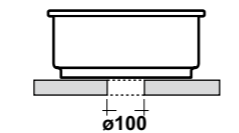

TRIS

ART. LIL4242001
TRIS LAVABO APPOGGIO/INCASSO
TONDO 42 SF BIANCO

TRIS WHITE 42 ROUND SIT ON/
RECESSED WASHBASIN
Dimensioni/Dimension: Ø42x17 cm
Peso/Weight: 12 kg

*Quote d'installazione consigliata
Advised measure for installation

DRESS

ART. LIL4663001
DRESS LAVABO INCASSO SOPRA/
SOTTOPIANO 61 SF BIANCO

DRESS WHITE 61 RECESSED UPON/
UNDER TOP WASHBASIN
Dimensioni/Dimension: 62,5x39,5x17 cm
Peso/Weight: 16,5 kg