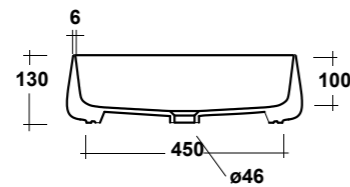

ART. PAD4B50001

PADDLE LAVABO APPOGGIO 52X42
SF BIANCO

PADDLE WHITE 52X42
SIT ON WASHBASIN

Dimensioni/Dimension: 52x42x13 CM
Peso/Weight: 11 KG