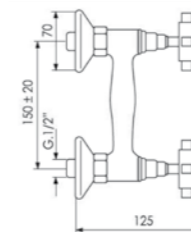

ART. 3707WS

GRUPPO PER DOCCIA ESTERNO
CON SALISCENDI

EXTERNAL SHOWER MIXER
WITH SLIDING RAIL