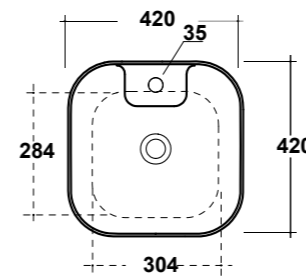

ART. TRE42QU42101

TREND LAVABO APPOGGIO
QUADRO 42 MF BIANCO

TREND WHITE 42 ONE-HOLE SQUARE
SIT ON WASHBASIN

Dimensioni/Dimension: 42x42x14 cm
Peso/Weight: 13 kg