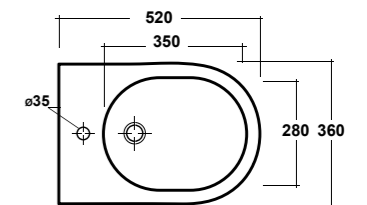

*Quote d'installazione consigliata
Advised measure for installation