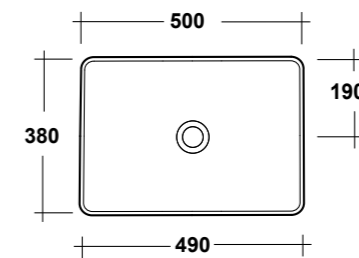

LAVABI - WASHBASINS

TOKYO

ART. LIL4250001

TOKYO LAVABO APPOGGIO 50X38
SF BIANCO

TOKYO WHITE 50X38
SIT ON WASHBASIN

Dimensioni/Dimension: 50x38x13 cm
Peso/Weight: 11 kg

*Quote d'installazione consigliata
Advised measure for installation