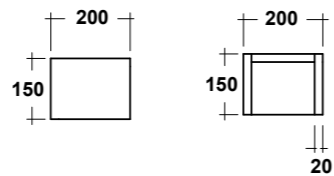

34 WENGÈ WENGÈ

35 ROVERE OAK