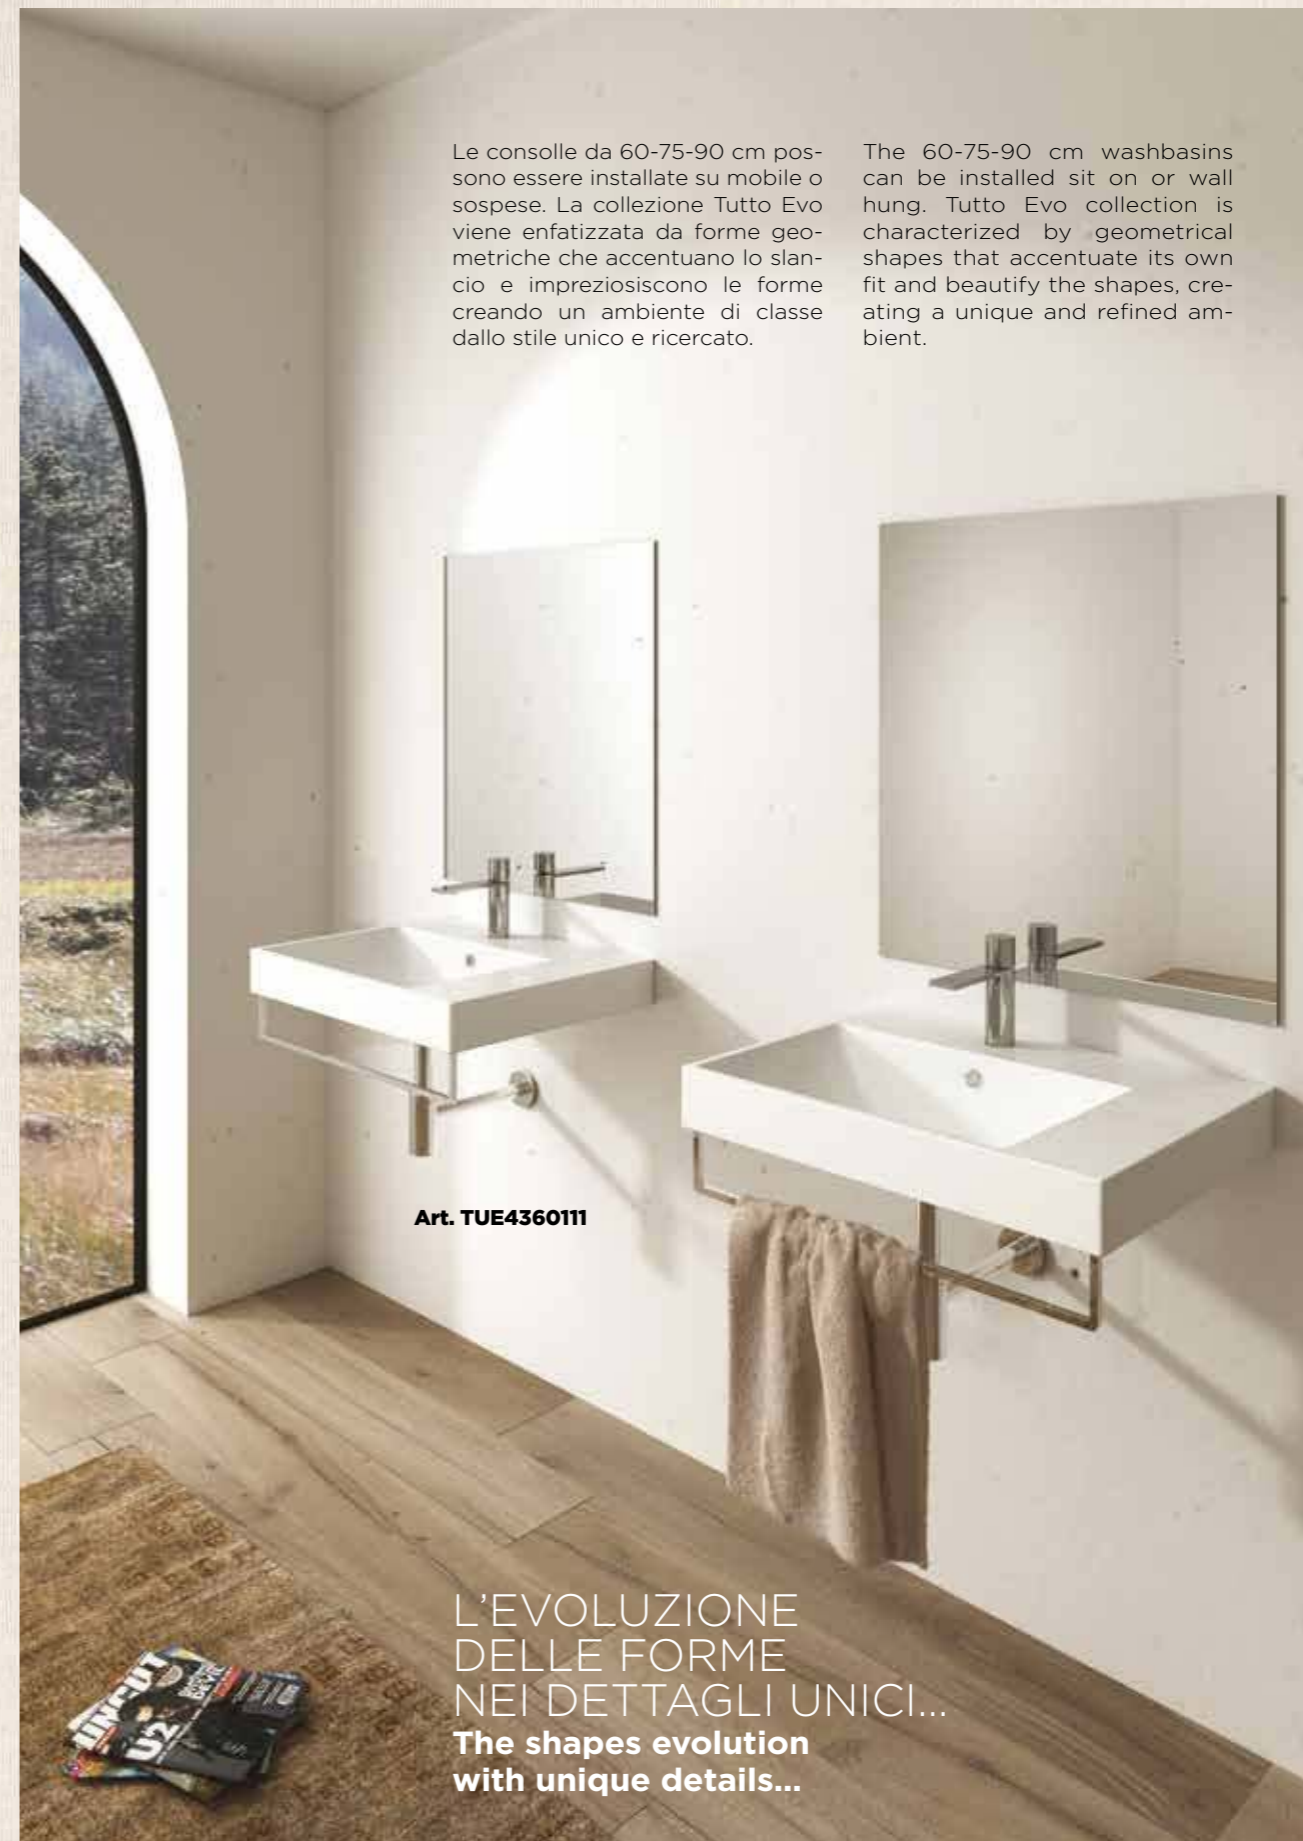

Le consolle da 60-75-90 cm possono essere installate su mobile o sospese. La collezione Tutto Evo viene enfatizzata da forme geometriche che accentuano lo slancio e impreziosiscono le forme creando un ambiente di classe dallo stile unico e ricercato.

The 60-75-90 cm washbasins can be installed sit on or wall hung. Tutto Evo collection is characterized by geometrical shapes that accentuate its own fit and beautify the shapes, creating a unique and refined ambient.

Art. TUE4360111

L'EVOLUZIONE
DELLE FORME
NEI DETTAGLI UNICI...
The shapes evolution
with unique details...