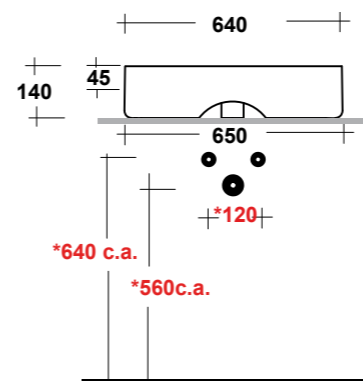

ART. TRA4265101

TRATTO LAVABO APPOGGIO 65 MF BIANCO

TRATTO WHITE 65 ONE-HOLE SIT ON WASHBASIN

Dimensioni/Dimension: 65x41x14 cm

Smaltato sui 4 lati
Glazed on 4 sides

*Quote d'installazione consigliata
Advised measure for installation