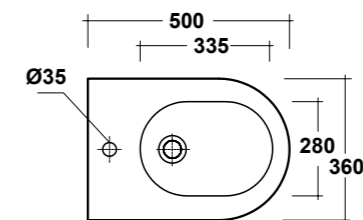

ART. CLE210101

CLEAR BIDET BTW MF BIANCO

CLEAR WHITE ONE-HOLE BTW BIDET

Dimensioni/Dimension: 50x36x42 cm
Peso/Weight: 21 kg