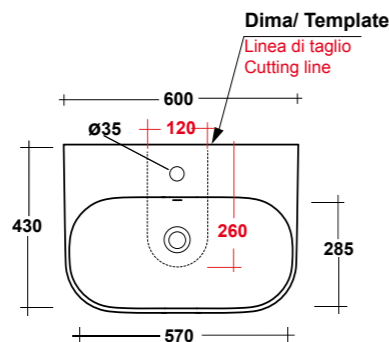

ART. SYN4360101

SYNTHESIS LAVABO APPOGGIO/
SOSPESO 60 MF BIANCO

SYNTHESIS WHITE 60 ONE-HOLE
SIT ON/ WALL HUNG WASHBASIN

Dimensioni/Dimension: 60X43X14 cm
Peso/Weight: 14,5 kg