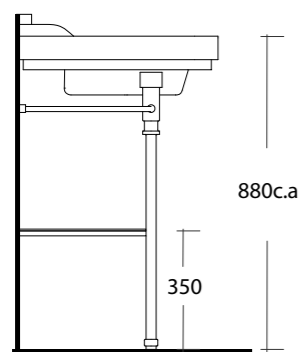

IMPERO STYLE CLASSIC

ART. IMST70
STRUTTURA IN OTTONE
CON PORTASALVIETTE E RIPIANO
PER CONSOLE 70 CM
CHROMED BRASS FRAME WITH
TOWEL RAIL AND GLASS SHELF FOR
CONSOLE 70 CM
Peso/Weight: 4 kg

ART. IMST100
CSTRUTTURA IN OTTONE
CON PORTASALVIETTE
E RIPIANO PER CONSOLE 100 CM
CHROMED BRASS FRAME WITH
TOWEL RAIL AND GLASS SHELF
FOR CONSOLE 100 CM
Peso/Weight: 6 kg

- **36** CROMO CHROME
- **OR** ORO GOLD
- **BR** BRONZO BRONZE

ART. IMP4650001
LAVABO SOPRAPIANO 50X40 CM.
INSTALLAZIONE SU MARMO
OVER TOP 50X40 CM BASIN.
INSTALLATION ON MARBLE
Dimensioni/Dimension: 50x40x17,5 cm
Peso/Weight: 6,5 kg

ART. IMMO100
MOBILE LACCATO
FREE STANDING FURNITURE
Dimensioni/Dimension: 100x77x60 cm
Peso/Weight: 40 kg

POMELLO INCLUSO
= KNOB
GLASS-DOOR
INCLUDED

- **00** BIANCO LUCIDO GLOSSY WHITE
- **00N** NERO LUCIDO GLOSSY BLACK

ART. IMTOP10
TOP MARMO SAGOMATO
SHAPED MARBLE
Dimensioni/Dimension: 91x54x2 cm
Peso/Weight: 18 kg

- **101** MONOFORO 1 HOLE
- **301** TRE FORI 3 HOLES
- **103** MONOFORO 1 HOLE
- **303** TRE FORI 3 HOLES

IMPERO STYLE CLASSIC

ART. IMP4060001
LAVABO OVALE DA
APPOGGIO - INCASSO
OVAL WASH BASIN
OVER TOP - UPON TOP
Dimensioni/Dimension: 60x45x12 cm
Peso/Weight: 12,5 kg

ART. IMVE180
VETRINA CON DUE CASSETTI
GLASS-DOOR CABINET WITH
TWO DRAWERS
Dimensioni/Dimension: 48x36x180 cm
Peso/Weight: 48 kg

POMELLO INCLUSO
= KNOB
GLASS-DOOR
INCLUDED

- **01** BIANCO LUCIDO GLOSSY WHITE
- **13** NERO LUCIDO GLOSSY BLACK