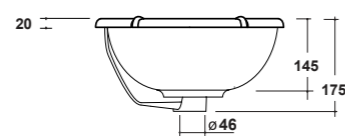

ART. IMP4650001
LAVABO SOPRAPIANO 50X40 CM.
INSTALLAZIONE SU MARMO
OVER TOP 50X40 CM BASIN.
INSTALLATION ON MARBLE
Dimensioni/Dimension: 50x40x17,5 cm
Peso/Weight: 6,5 kg