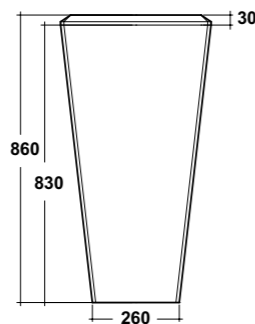

*Quote d'installazione consigliata
Advised measure for installation

FORMOSA

ART. FOR4265001
FORMOSA LAVABO APPOGGIO
RETTANGOLARE 65 SF BIANCO

FORMOSA WHITE 65 SIT ON WASHBASIN

Dimensioni/Dimension: 65x45 cm
Peso/Weight: 14,5 Kg