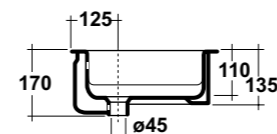

TONDO

ART. LIL4B41001
TONDO LAVABO APPOGGIO Ø 41
SF BIANCO

ROUND SIT ON Ø41 WASHBASIN
Dimensioni/Dimension: ø41x13 cm
Peso/Weight: 8 kg

*Quote d'installazione consigliata
Advised measure for installation

ROGER

ART. LIL46R5101
ROGER LAVABO INCASSO/SOSPESO
54,5X48 MF BIANCO

RECTANGULAR OVER TOP
WASHBASIN (ONE HOLE)
Dimensioni/Dimension: 54,5x48 cm
Peso/Weight: 11 kg

3 FORI
A RICHIESTA
THREE HOLES
ON REQUEST

Dima/ Template
Linea di taglio
Cutting line

*Quote d'installazione consigliata
Advised measure for installation

TRIS

ART. LIL4242001
TRIS LAVABO APPOGGIO/INCASSO
TONDO 42 SF BIANCO

TRIS WHITE 42 ROUND SIT ON/
RECESSED WASHBASIN
Dimensioni/Dimension: Ø42x17 cm
Peso/Weight: 12 kg

*Quote d'installazione consigliata
Advised measure for installation

DRESS

ART. LIL4663001
DRESS LAVABO INCASSO SOPRA/
SOTTOPIANO 61 SF BIANCO

DRESS WHITE 61 RECESSED UPON/
UNDER TOP WASHBASIN
Dimensioni/Dimension: 62,5x39,5x17 cm
Peso/Weight: 16,5 kg

*Quote d'installazione consigliata
Advised measure for installation

VYNIL

ART. VYN4640001
VYNIL LAVABO INCASSO
TONDO 40 SF BIANCO

VYNIL RECESSED BASIN WITH CERAMIC
WASTE AND DECORATION
Dimensioni/Dimension: Ø40x12,5 cm
Peso/Weight: 6,5 kg

*Quote d'installazione consigliata
Advised measure for installation

EXPORT

ART. LIL4658101
EXPORT LAVABO INCASSO 58X49
MF BIANCO

EXPORT WHITE 58X49 ONE-HOLE
RECESSED WASHBASIN
Dimensioni/Dimension: 58x49x20 cm
Peso/Weight: 11 kg

*Quote d'installazione consigliata
Advised measure for installation