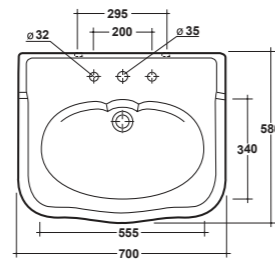

ART. IMP4371101
MONOFORO / 1 HOLE

ART. IMP4371301
TRE FORI / 3 HOLES

LAVABO 70X58 CM. INSTALLAZIONE SU COLONNA E MOBILE

WASH BASIN 70X58 CM. INSTALLATION ON PEDESTAL AND FREE STANDING FURNITURE

Dimensioni/Dimension: 70x58x26 cm
Peso/Weight: 22 kg