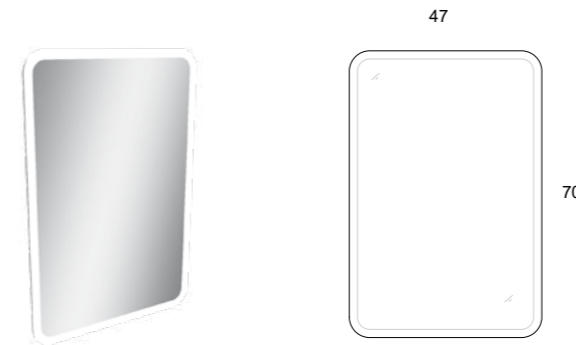

CASSETTO SOFT CLOSE PER STRUTTURA PORTANTE

SOFT CLOSE DRAWER FOR SUPPORTING STRUCTURE

38 ROVERE OAK 34 WENGÉ WENGÉ

ATELIER

FULL CONCEPT

ART. ATEPRE47

SPECCHIO RETTANGOLARE SABBIAATO A LED

RECTANGULAR SANDBLASTED MIRROR LED