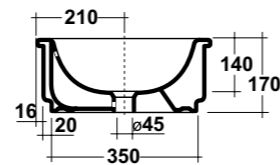

TRIS

ART. LIL4242001
TRIS LAVABO APPOGGIO/INCASSO
TONDO 42 SF BIANCO

TRIS WHITE 42 ROUND SIT ON/
RECESSED WASHBASIN
Dimensioni/Dimension: Ø42x17 cm
Peso/Weight: 12 kg

*Quote d'installazione consigliata
Advised measure for installation

DRESS

ART. LIL4663001
DRESS LAVABO INCASSO SOPRA/
SOTTOPIANO 61 SF BIANCO

DRESS WHITE 61 RECESSED UPON/
UNDER TOP WASHBASIN
Dimensioni/Dimension: 62,5x39,5x17 cm
Peso/Weight: 16,5 kg