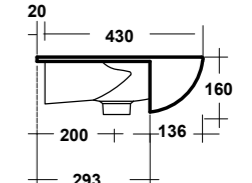

ART. CLE4556101

CLEAR LAVABO SEMINCASSO 56 MF
BIANCO

CLEAR WHITE 56 ONE-HOLE
SEMIRECESSED WASHBASIN

Dimensioni/Dimension: 56x43x16 cm
Peso/Weight: 10,5 kg