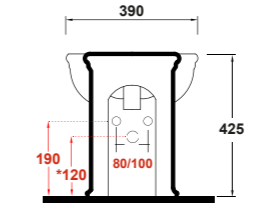

ART. IMP230101

BIDET BTW MONOFORO BIANCO

WHITE ONE HOLE BIDET BTW

Dimensioni/Dimension: 55x39x42,5 cm
Peso/Weight: 22 kg