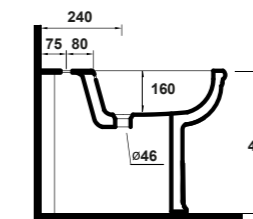

ART. IMP230101

BIDET BTW MONOFORO BIANCO

WHITE ONE HOLE BIDET BTW

Dimensioni/Dimension: 55x39x42,5 cm
Peso/Weight: 22 kg