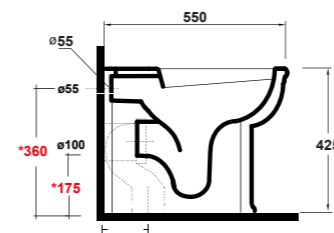

ART. IMP1103R01

VASO BACK TO WALL (DA INTEGRARE CON CASSETTA DI SCARICO)

BTW WC S/P TRAP (TO COMPLETE WITH FLUSHING CISTERN)

Dimensioni/Dimension: 55x39x42,5 cm
Peso/Weight: 25 kg

RIMLESS

RACCORDI REGOLABILI
ADJUSTABLE ELBOW PIPE

RASCTD*: 8/12 cm
RASB*: 12/15 cm
RAR*: 16/18 cm
RASP*: 30 cm

SCARICO TRASLATO
FLOOR DRAIN
ADJUSTABLE

*Quote d'installazione consigliata
Advised measure for installation