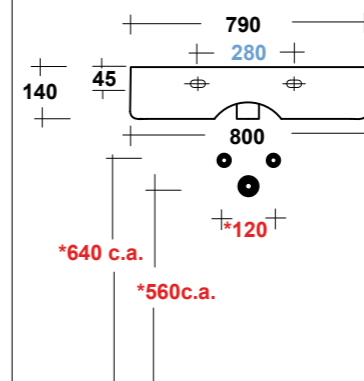

TRATTO

LAVABI - WASHBASINS

ART. TRA4180101

TRATTO LAVABO SOSPESO 80 MF BIANCO

TRATTO WHITE 80 ONE-HOLE WALL HUNG WASHBASIN

Dimensioni/Dimension: 80x41x14 cm

*Quote d'installazione consigliata
Advised measure for installation