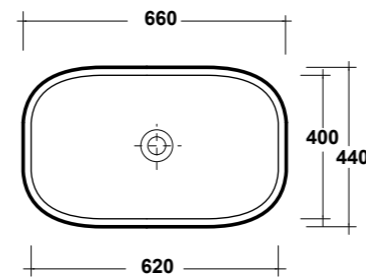

*Quote d'installazione consigliata
Advised measure for installation