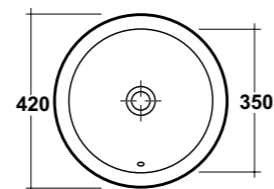

TRIS

ART. LIL4242001
TRIS LAVABO APPOGGIO/INCASSO
TONDO 42 SF BIANCO

TRIS WHITE 42 ROUND SIT ON/
RECESSED WASHBASIN
Dimensioni/Dimension: Ø42x17 cm
Peso/Weight: 12 kg

*Quote d'installazione consigliata
Advised measure for installation

DRESS

ART. LIL4663001
DRESS LAVABO INCASSO SOPRA/
SOTTOPIANO 61 SF BIANCO

DRESS WHITE 61 RECESSED UPON/
UNDER TOP WASHBASIN
Dimensioni/Dimension: 62,5x39,5x17 cm
Peso/Weight: 16,5 kg