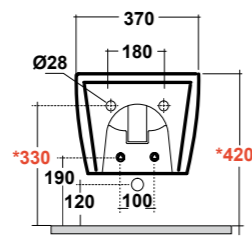

ART. FOR2201N01

FORMOSA 2.0 BIDET SOSPESO
MF BIANCO

FORMOSA 2.0 WHITE BIDET
BTW ONE HOLE

Dimensioni/Dimension: 55x37x29 cm
Peso/Weight: 18,5 Kg

*Quote d'installazione consigliata
Advised measure for installation