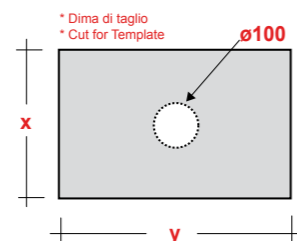

*Quote d'installazione consigliata
Advised measure for installation