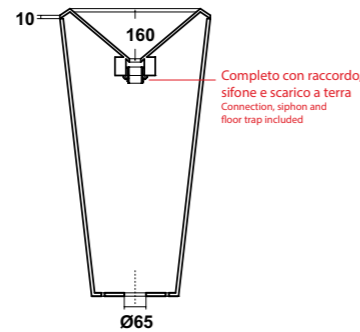

*Quote d'installazione consigliata
Advised measure for installation

FORMOSA

ART. FOR4265001
FORMOSA LAVABO APPOGGIO
RETTANGOLARE 65 SF BIANCO

FORMOSA WHITE 65 SIT ON WASHBASIN

Dimensioni/Dimension: 65x45 cm
Peso/Weight: 14,5 Kg