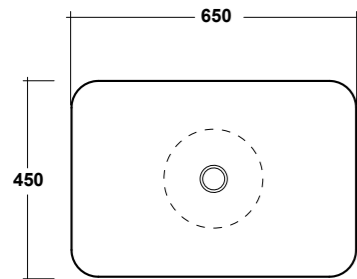

FORMOSA 2.0

D-SHAPE

ART. FOR4265001

FORMOSA LAVABO APPOGGIO
RETTANGOLARE 65 SF BIANCO

FORMOSA WHITE 65 SIT ON WASHBASIN

Dimensioni/Dimension: 65x45 cm
Peso/Weight: 14,5 Kg