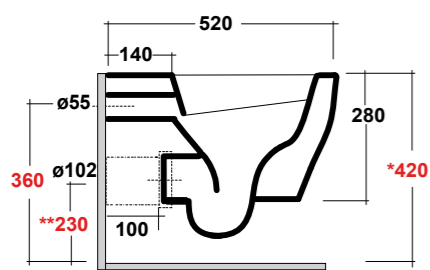

SYNTHESIS ECO

SOFT SQUARE SHAPE

ART. SYN1202R01

SYNTHESIS ECO VASO SOSPESO
RIMLESS BIANCO

SYNTHESIS ECO WHITE WALL HUNG
RIMLESS WC

Dimensioni/Dimension: 52x36x28 cm
Peso/Weight: 18,5 kg

RIMLESS

*Quote d'installazione consigliata
Advised measure for installation

ART. SYN2201N01

SYNTHESIS ECO BIDET SOSPESO
MF BIANCO

SYNTHESIS ECO WHITE ONE HOLE
BIDET WALL HUNG

Dimensioni/Dimension: 52x36x28 cm
Peso/Weight: 20,5 kg

*Quote d'installazione consigliata
Advised measure for installation

ART. SYN1103R01

SYNTHESIS ECO VASO BTW
RIMLESS BIANCO

SYNTHESIS ECO WHITE BTW
RIMLESS WC

Dimensioni/Dimension: 52x36x42 cm
Peso/Weight: 23,5 kg

RIMLESS

RACCORDI REGOLABILI
ADJUSTABLE ELBOW PIPE

RASCTD*: 10/14 cm
RASB*: 15/17 cm
RAR1*: 18/20 cm
RASP**: 30 cm

*Quote d'installazione consigliata
Advised measure for installation

ART. SYN2301N01

SYNTHESIS ECO BIDET BTW
SOSPESO MF BIANCO

SYNTHESIS ECO WHITE ONE HOLE
BIDET BTW

Dimensioni/Dimension: 52x36x42 cm
Peso/Weight: 22,5 kg

*Quote d'installazione consigliata
Advised measure for installation

SYNTHESIS ECO

SOFT SQUARE SHAPE

ART. SYN1303R01

SYNTHESIS ECO VASO MBL BTW
RIMLESS BIANCO

SYNTHESIS ECO WHITE CLOSET
COUPLED BTW RIMLESS WC
Peso/Weight: 29 kg

ART. SYN71PF101

SYNTHESIS CASSETTA MBL. P.F. BIANCO

SYNTHESIS WHITE CC PAN
BOTTOM INLET CISTERN
Peso/Weight: 13 kg

Dimensioni/Dimension: 63x36x87 cm

RIMLESS

SCARICO
TRASLATO
= FLOOR DRAIN
ADJUSTABLE