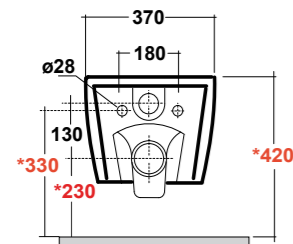

FORMOSA 2.0

D-SHAPE

ART. FOR1202R01

FORMOSA 2.0 VASO SOSPESO
RIMLESS BIANCO

FORMOSA 2.0 WHITE
WALL HUNG RIMLESS

Dimensioni/Dimension: 55x37x29 cm
Peso/Weight: 21 Kg

RIMLESS