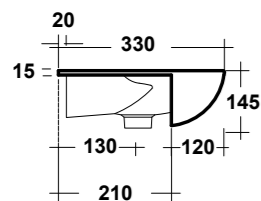

CLEAR WHITE 54 RIGHT TAP HOLE SEMIRECESSED WASHBASIN

Dimensioni/Dimension: 55,5x33x14,5 cm
Peso/Weight: 9,5 kg

ART. CLE1202R01

CLEAR VASO SOSPESO RIMLESS BIANCO

CLEAR WHITE WALL HUNG RIMLESS WC

Dimensioni/Dimension: 50x36x30 cm
Peso/Weight: 20 kg