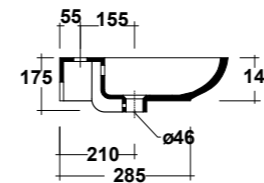

ART. CLE4355101

CLEAR LAVABO APPOGGIO/
SOSPESO 55 MF BIANCO

CLEAR WHITE 55 ONE-HOLE SIT ON/
WALL HUNG WASHBASIN

Dimensioni/Dimension: 55x40x14 cm
Peso/Weight: 13 kg