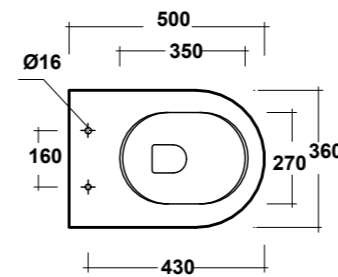

ART. CLE110301

CLEAR VASO BTW BIANCO

CLEAR WHITE CC PAN WC

Dimensioni/Dimension: 50x36x42 cm
Peso/Weight: 24 kg