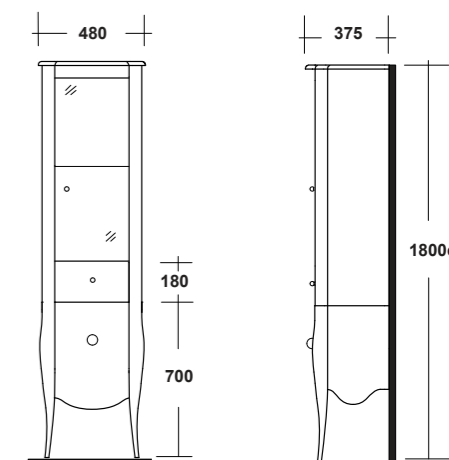

Prospetto frontale
Front view

Prospetto laterale
Lateral view