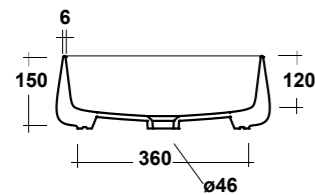

PADDLE

LAVABI - WASHBASINS

ART. PAD4B42001

PADDLE LAVABO APPOGGIO 45X45
SF BIANCO

PADDLE WHITE 45X45
SIT ON WASHBASIN

Dimensioni/Dimension: 45X45X15 cm
Peso/Weight: 9 kg