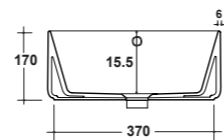

ART. OPE42TO40101

LAVABO OPEN 40 TONDO
DA APPOGGIO (MONOFORO)

OPEN 40 ROUND WASHBASIN
OVER TOP (ONE HOLE)

Dimensioni/Dimension: Ø40xh 17 cm
Peso/Weight: 11 kg