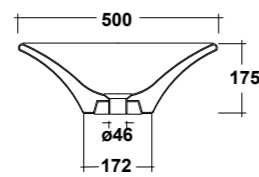

ART. FOR4250001

FORMOSA LAVABO APPOGGIO
TONDO 50 SF BIANCO

FORMOSA WHITE 50 Ø ROUND SIT ON
WASHBASIN

Dimensioni/Dimension: Ø50 CM
Peso/Weight: 9 Kg