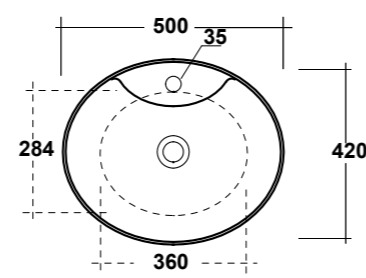

TREND

LAVABI - WASHBASINS

TREND

LAVABI - WASHBASINS

AREA TECNICA :: TECHNICAL AREA

ART. TRE42RE5001

TREND LAVABO APPOGGIO
RETTANGOLARE 50X38 SF BIANCO

TREND WHITE 50X38 RECTANGULAR
SIT ON WASHBASIN

Dimensioni/Dimension: 50x38x14 cm
Peso/Weight: 10,5 kg

*Quote d'installazione consigliata
Advised measure for installation

ART. TRE42TO42101

TREND LAVABO APPOGGIO
TONDO 42 MF BIANCO

TREND WHITE 42 ONE-HOLE
ROUND SIT ON WASHBASIN

Dimensioni/Dimension: 42x42x14 cm
Peso/Weight: 9 kg

*Quote d'installazione consigliata
Advised measure for installation

ART. TRE42OV50101

TREND LAVABO APPOGGIO
OVALE 50X42 MF BIANCO

TREND WHITE 50X42 ONE-HOLE
OVAL SIT ON WASHBASIN

Dimensioni/Dimension: 50x42x14 cm
Peso/Weight: 11 kg

*Quote d'installazione consigliata
Advised measure for installation

ART. TRE42QU42101

TREND LAVABO APPOGGIO
QUADRO 42 MF BIANCO

TREND WHITE 42 ONE-HOLE SQUARE
SIT ON WASHBASIN

Dimensioni/Dimension: 42x42x14 cm
Peso/Weight: 13 kg

*Quote d'installazione consigliata
Advised measure for installation