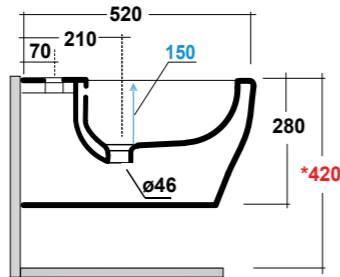

ART. SYN2201N01

SYNTHESIS ECO BIDET SOSPESO
MF BIANCO

SYNTHESIS ECO WHITE ONE HOLE
BIDET WALL HUNG

Dimensioni/Dimension: 52x36x28 cm
Peso/Weight: 20,5 kg