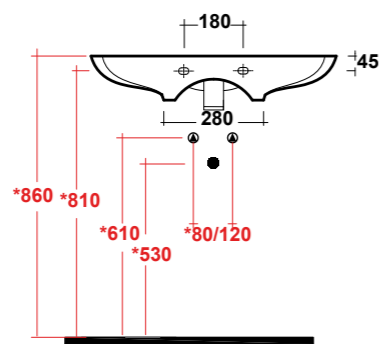

ART. CLE4375101

CLEAR LAVABO APPOGGIO/
SOSPESO 75 MF BIANCO

CLEAR WHITE 75 ONE-HOLE SIT ON/
WALL HUNG WASHBASIN

Dimensioni/Dimension: 75x45x14 cm
Peso/Weight: 18 kg