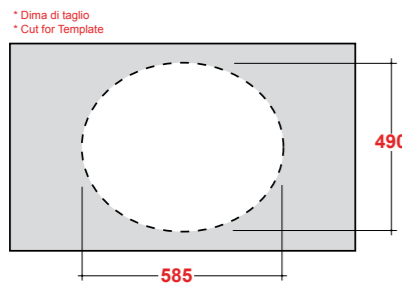

STANDARD

ART. LIL4662101

STANDARD LAVABO INCASSO
62X52 MF BIANCO

STANDARD WHITE 62X52 ONE-HOLE
RECESSED WASHBASIN

Dimensioni/Dimension: 62x52x20 cm
Peso/Weight: 13 kg

3 FORI
A RICHIESTA
THREE HOLES
ON REQUEST

*Quote d'installazione consigliata
Advised measure for installation

SYDNEY

ART. LIL4450001

SOTTOPIANO LAVABO
RETTANGOLARE 50 SF BIANCO

WHITE 50 RECTANGULAR
UNDER TOP WASHBASIN

Dimensioni/Dimension: 50x38 cm
Peso/Weight: 9 kg

*Quote d'installazione consigliata
Advised measure for installation

SOTTOPIANO

ART. LIL4457001

SOTTOPIANO LAVABO OVALE
59X45 SF BIANCO

WHITE 59X45 OVAL UNDER
TOP/RECESSED WASHBASIN

Dimensioni/Dimension: 59x44,5x20 cm
Peso/Weight: 13 kg

*Quote d'installazione consigliata
Advised measure for installation

SOTTOPIANO SOTTOPIANO SOTTOPIANO

ART. LIL4456001

SOTTOPIANO LAVABO RETTANGOLARE
56X37 SF BIANCO

WHITE 56X37 RECTANGULAR
UNDER TOP WASHBASIN

Dimensioni/Dimension: 56x37x20 cm
Peso/Weight: 9 kg

*Quote d'installazione consigliata
Advised measure for installation

ART. LIL4455001

SOTTOPIANO LAVABO OVALE
55X38 SF BIANCO

WHITE 55X38 OVAL UNDER
TOP WASHBASIN

Dimensioni/Dimension: 55x38x18,5 cm
Peso/Weight: 7 kg

*Quote d'installazione consigliata
Advised measure for installation

ART. LIL4446001

SOTTOPIANO LAVABO TONDO 46 SF
BIANCO

WHITE 46 ROUND UNDER TOP
WASHBASIN

Dimensioni/Dimension: Ø46x21 cm
Peso/Weight: 6,5 kg

*Quote d'installazione consigliata
Advised measure for installation