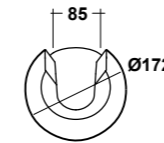

Dimensioni/Dimension: h70 cm
Peso/Weight: 11,5 Kg

ART. FOR9CO01

FORMOSA COLONNA BIANCO

FORMOSA WHITE PEDESTAL

Dimensioni/Dimension: h70 cm
Peso/Weight: 10 Kg

FORMOSA 2.0

D-SHAPE

ART. FOR1103R01