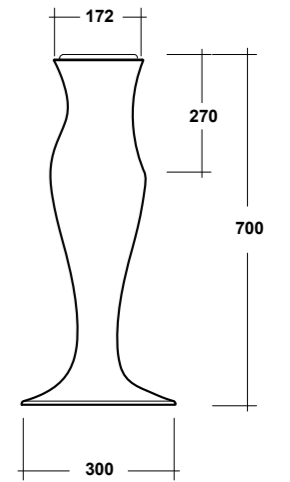

*Quote d'installazione consigliata
Advised measure for installation