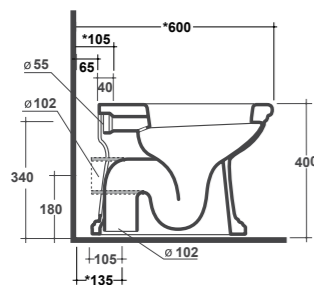

IMPERO STYLE CLASSIC

IMPERO STYLE CLASSIC

ART. IMP110101

VASO SCARICO A TERRA S

WC BOWL S/FLOOR TRAP
Peso/Weight: 19 kg

ART. IMP110201

VASO SCARICO A PARETE P

WC BOWL P/WALL TRAP
Peso/Weight: 19 kg

Dimensioni/Dimension: 57x39x40 cm

*Quote d'installazione consigliata
Advised measure for installation

ART. IMP74PL101

CASSETTA ALTA CON COPERCHIO

HIGH LEVEL CISTERN WITH COVER
Dimensioni/Dimension: 46,5x22x26 cm
Peso/Weight: 14 kg