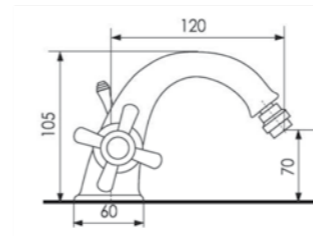

ART. S3764A

MONOBLOCCO BIDET LUSSO
SALTARELLO
1"1/4 LUSSO (CON FLESSIBILE)

BIDET UNIT WITH LUXURY 1"1/4 POP-UP
WASTE (WITH FLEXIBLE)