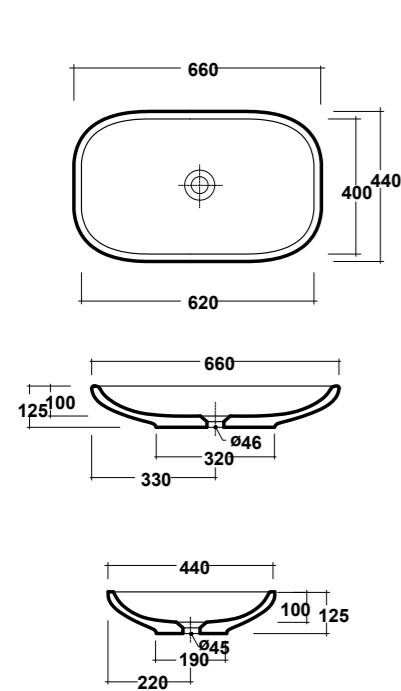

D-SHAPE

ART. CLE4266001

CLEAR LAVABO APPOGGIO 66
SF BIANCO

CLEAR WHITE 66 SIT ON
WASHBASIN

Dimensioni/Dimension: 66x44x12,5 cm
Peso/Weight: 13 kg

***Quote d'installazione consigliata**
Advised measure for installation