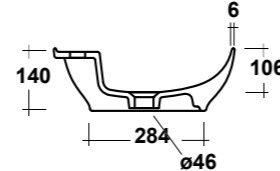

ART. TRE42OV50101

TREND LAVABO APPOGGIO
OVALE 50X42 MF BIANCO

TREND WHITE 50X42 ONE-HOLE
OVAL SIT ON WASHBASIN

Dimensioni/Dimension: 50x42x14 cm
Peso/Weight: 11 kg