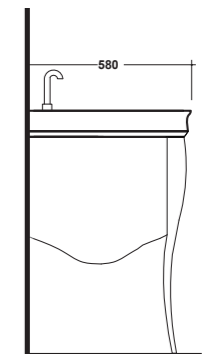

AREA TECNICA :: TECHNICAL AREA