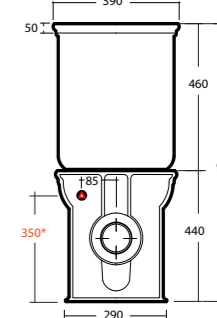

*Quote d'installazione consigliata
Advised measure for installation