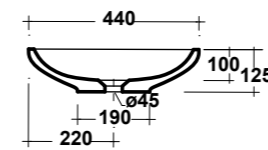

*Quote d'installazione consigliata
Advised measure for installation