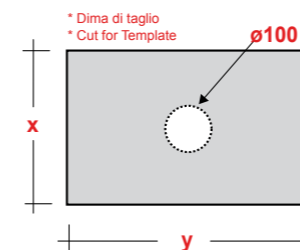

ART. TRE42QU42101

TREND LAVABO APPOGGIO
QUADRO 42 MF BIANCO

TREND WHITE 42 ONE-HOLE SQUARE
SIT ON WASHBASIN

Dimensioni/Dimension: 42x42x14 cm
Peso/Weight: 13 kg