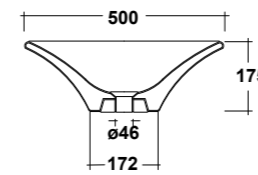

FORMOSA

ART. FOR4250001
FORMOSA LAVABO APPOGGIO
TONDO 50 SF BIANCO

FORMOSA WHITE 50 Ø ROUND SIT ON
WASHBASIN

Dimensioni/Dimension: ø50 CM
Peso/Weight: 9 Kg