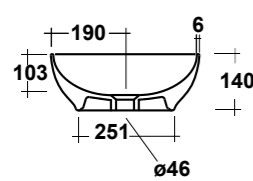

TREND

LAVABI - WASHBASINS

TREND

LAVABI - WASHBASINS

AREA TECNICA :: TECHNICAL AREA

ART. TRE42RE5001

TREND LAVABO APPOGGIO
RETTANGOLARE 50X38 SF BIANCO

TREND WHITE 50X38 RECTANGULAR
SIT ON WASHBASIN

Dimensioni/Dimension: 50x38x14 cm
Peso/Weight: 10,5 kg