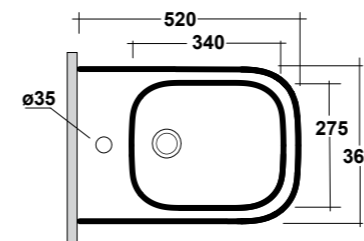

ART. SYN2301N01

SYNTHESIS ECO BIDET BTW
SOSPESO MF BIANCO

SYNTHESIS ECO WHITE ONE HOLE
BIDET BTW

Dimensioni/Dimension: 52x36x42 cm
Peso/Weight: 22,5 kg