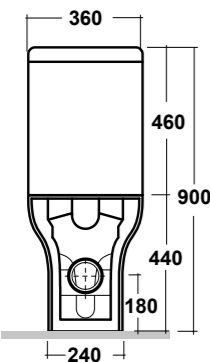

Art. CLE1303OB01

CLEAR VASO MBL BTW
OPEN BACK BIANCO

OPEN BACK CLEAR WHITE CC
PAN RIGHT
TAP HOLE CISTERN
Peso/Weight: 13 kg

Dimensioni/Dimension: 63x36xh90 cm

*Quote d'installazione consigliata
Advised measure for installation