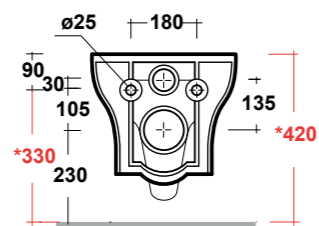

*Quote d'installazione consigliata
Advised measure for installation

ART. CLE220101

CLEAR BIDET SOSPESO MF BIANCO

CLEAR WHITE ONE-HOLE WALL HUNG BIDET

Dimensioni/Dimension: 50x36x30 cm
Peso/Weight: 18 kg