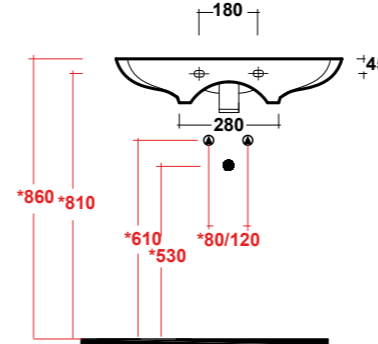

ART. CLE4355101

CLEAR LAVABO APPOGGIO/
SOSPESO 55 MF BIANCO

CLEAR WHITE 55 ONE-HOLE SIT ON/
WALL HUNG WASHBASIN

Dimensioni/Dimension: 55x40x14 cm
Peso/Weight: 13 kg