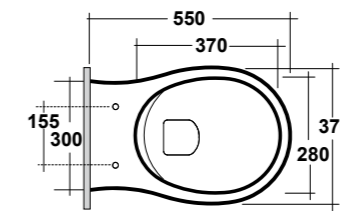

ART. FOR1103R01

FORMOSA 2.0 VASO BTW
RIMLESS BIANCO

FORMOSA 2.0 WHITE BTW RIMLESS WC

Dimensioni/Dimension: 55x37x42 cm
Peso/Weight: 25 Kg

RIMLESS

RACCORDI REGOLABILI
ADJUSTABLE ELBOW PIPE

RASCTD*: 10/14 cm
RASB*: 15/17 cm
RAR1*: 16/20 cm
RASP**: 30 cm

SCARICO
TRASLATO
=
FLOOR DRAIN
ADJUSTABLE

*Quote d'installazione consigliata
Advised measure for installation

ART. FOR2101N01

FORMOSA 2.0 BIDET BTW MF BIANCO

FORMOSA 2.0 WHITE BIDET BTW
ONE HOLE

Dimensioni/Dimension: 55x37x42 cm
Peso/Weight: 21,5 Kg