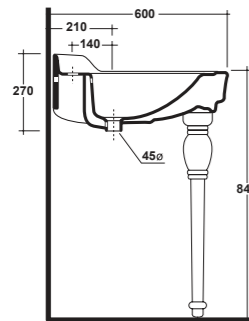

CONSOLE 100X60 CM. INSTALLATION ON PEDESTAL, TWIN CERAMIC LEGS AND FREE STANDING FURNITURE

Dimensioni/Dimension: 100x60x27 cm
Peso/Weight: 35 kg

ART. IMP4371101
MONOFORO / 1 HOLE

ART. IMP4371301
TRE FORI / 3 HOLES