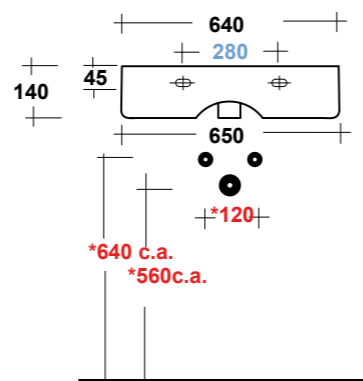

ART. TRA4165101

TRATTO LAVABO SOSPESO 65 MF BIANCO

TRATTO WHITE 65 ONE-HOLE WALL HUNG WASHBASIN

Dimensioni/Dimension: 65x41x14 cm

*Quote d'installazione consigliata
Advised measure for installation