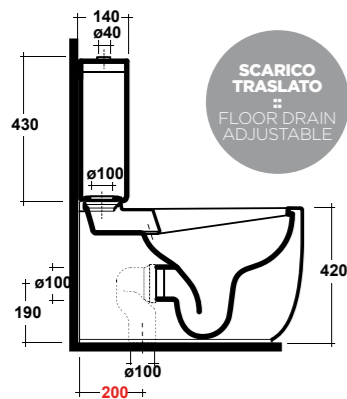

*Quote d'installazione consigliata
Advised measure for installation

ART. MIL120201

MILADY VASO SOSPESO RIMLESS
BIANCO
MILADY WHITE WALL HUNG
RIMLESS WC

Dimensioni/Dimension: 52X36x27 cm
Peso/Weight: 22 kg