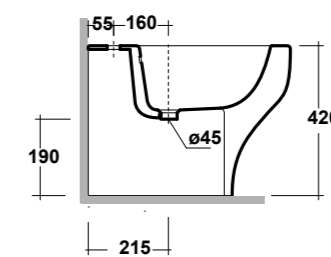

ART. CLE210101

CLEAR BIDET BTW MF BIANCO

CLEAR WHITE ONE-HOLE BTW BIDET

Dimensioni/Dimension: 50x36x42 cm
Peso/Weight: 21 kg