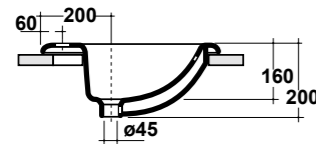

STANDARD

ART. LIL4662101

STANDARD LAVABO INCASSO
62X52 MF BIANCO

STANDARD WHITE 62X52 ONE-HOLE
RECESSED WASHBASIN

Dimensioni/Dimension: 62x52x20 cm
Peso/Weight: 13 kg

3 FORI
A RICHIESTA
THREE HOLES
ON REQUEST

*Quote d'installazione consigliata
Advised measure for installation

SYDNEY

ART. LIL4450001

SOTTOPIANO LAVABO
RETTANGOLARE 50 SF BIANCO

WHITE 50 RECTANGULAR
UNDER TOP WASHBASIN

Dimensioni/Dimension: 50x38 cm
Peso/Weight: 9 kg

*Quote d'installazione consigliata
Advised measure for installation

SOTTOPIANO

ART. LIL4457001

SOTTOPIANO LAVABO OVALE
59X45 SF BIANCO

WHITE 59X45 OVAL UNDER
TOP/RECESSED WASHBASIN

Dimensioni/Dimension: 59x44,5x20 cm
Peso/Weight: 13 kg

*Quote d'installazione consigliata
Advised measure for installation

SOTTOPIANO SOTTOPIANO SOTTOPIANO

ART. LIL4456001

SOTTOPIANO LAVABO RETTANGOLARE
56X37 SF BIANCO

WHITE 56X37 RECTANGULAR
UNDER TOP WASHBASIN

Dimensioni/Dimension: 56x37x20 cm
Peso/Weight: 9 kg

*Quote d'installazione consigliata
Advised measure for installation

ART. LIL4455001

SOTTOPIANO LAVABO OVALE
55X38 SF BIANCO

WHITE 55X38 OVAL UNDER
TOP WASHBASIN

Dimensioni/Dimension: 55x38x18,5 cm
Peso/Weight: 7 kg

*Quote d'installazione consigliata
Advised measure for installation

ART. LIL4446001

SOTTOPIANO LAVABO TONDO 46 SF
BIANCO

WHITE 46 ROUND UNDER TOP
WASHBASIN

Dimensioni/Dimension: Ø46x21 cm
Peso/Weight: 6,5 kg

*Quote d'installazione consigliata
Advised measure for installation