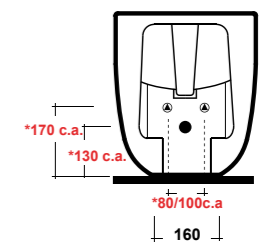

*Quote d'installazione consigliata
Advised measure for installation