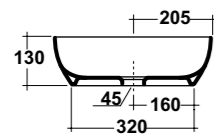

TONDO

ART. LIL4B41001
TONDO LAVABO APPOGGIO Ø 41
SF BIANCO

ROUND SIT ON Ø41 WASHBASIN
Dimensioni/Dimension: ø41x13 cm
Peso/Weight: 8 kg