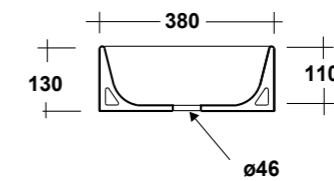

LAVABI - WASHBASINS

TOKYO

ART. LIL4250001

TOKYO LAVABO APPOGGIO 50X38
SF BIANCO

TOKYO WHITE 50X38
SIT ON WASHBASIN

Dimensioni/Dimension: 50x38x13 cm
Peso/Weight: 11 kg

*Quote d'installazione consigliata
Advised measure for installation