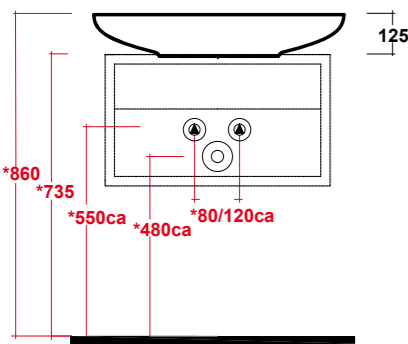

D-SHAPE

ART. CLE4266001

CLEAR LAVABO APPOGGIO 66
SF BIANCO

CLEAR WHITE 66 SIT ON
WASHBASIN

Dimensioni/Dimension: 66x44x12,5 cm
Peso/Weight: 13 kg

***Quote d'installazione consigliata**
Advised measure for installation