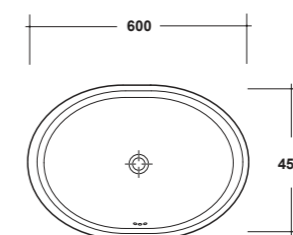

IMPERO STYLE CLASSIC

ART. IMST70
STRUTTURA IN OTTONE
CON PORTASALVIETTE E RIPIANO
PER CONSOLE 70 CM
CHROMED BRASS FRAME WITH
TOWEL RAIL AND GLASS SHELF FOR
CONSOLE 70 CM
Peso/Weight: 4 kg

ART. IMST100
CSTRUTTURA IN OTTONE
CON PORTASALVIETTE
E RIPIANO PER CONSOLE 100 CM
CHROMED BRASS FRAME WITH
TOWEL RAIL AND GLASS SHELF
FOR CONSOLE 100 CM
Peso/Weight: 6 kg

- **36** CROMO CHROME
- **OR** ORO GOLD
- **BR** BRONZO BRONZE

ART. IMP4650001
LAVABO SOPRAPIANO 50X40 CM.
INSTALLAZIONE SU MARMO
OVER TOP 50X40 CM BASIN.
INSTALLATION ON MARBLE
Dimensioni/Dimension: 50x40x17,5 cm
Peso/Weight: 6,5 kg

ART. IMMO100
MOBILE LACCATO
FREE STANDING FURNITURE
Dimensioni/Dimension: 100x77x60 cm
Peso/Weight: 40 kg

POMELLO INCLUSO
= KNOB
GLASS-DOOR
INCLUDED

- **00** BIANCO LUCIDO GLOSSY WHITE
- **00N** NERO LUCIDO GLOSSY BLACK

ART. IMTOP10
TOP MARMO SAGOMATO
SHAPED MARBLE
Dimensioni/Dimension: 91x54x2 cm
Peso/Weight: 18 kg

- **101** MONOFORO 1 HOLE
- **301** TRE FORI 3 HOLES
- **103** MONOFORO 1 HOLE
- **303** TRE FORI 3 HOLES

IMPERO STYLE CLASSIC

ART. IMP4060001
LAVABO OVALE DA
APPOGGIO - INCASSO
OVAL WASH BASIN
OVER TOP - UPON TOP
Dimensioni/Dimension: 60x45x12 cm
Peso/Weight: 12,5 kg

ART. IMVE180
VETRINA CON DUE CASSETTI
GLASS-DOOR CABINET WITH
TWO DRAWERS
Dimensioni/Dimension: 48x36x180 cm
Peso/Weight: 48 kg

POMELLO INCLUSO
= KNOB
GLASS-DOOR
INCLUDED

- **01** BIANCO LUCIDO GLOSSY WHITE
- **13** NERO LUCIDO GLOSSY BLACK