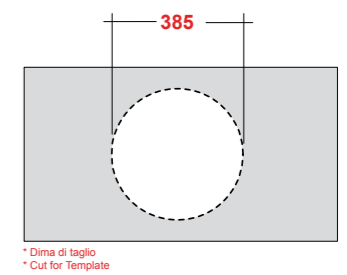

*Quote d'installazione consigliata
Advised measure for installation