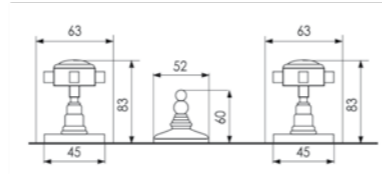

ART. 3713A

BATTERIA BIDET SALTARELLO
1"1/4 LUSSO

BIDET SET WITH LUXURY 1"1/4
POP-UP WASTE