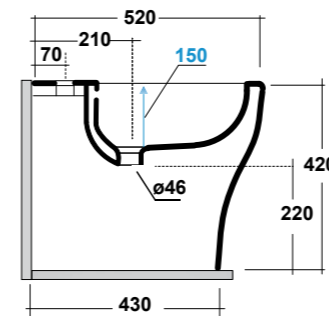

ART. SYN2301N01

SYNTHESIS ECO BIDET BTW
SOSPESO MF BIANCO

SYNTHESIS ECO WHITE ONE HOLE
BIDET BTW

Dimensioni/Dimension: 52x36x42 cm
Peso/Weight: 22,5 kg