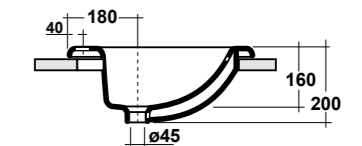

EXPORT

ART. LIL4658101
EXPORT LAVABO INCASSO 58X49
MF BIANCO

EXPORT WHITE 58X49 ONE-HOLE
RECESSED WASHBASIN
Dimensioni/Dimension: 58x49x20 cm
Peso/Weight: 11 kg