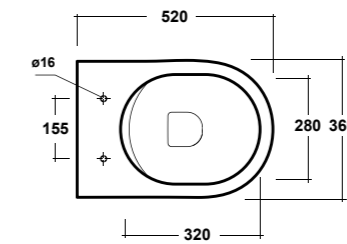

MILADY

D-SHAPE

ART. MIL110301

MILADY VASO BTW RIMLESS BIANCO

MILADY WHITE BTW RIMLESS WC

Dimensioni/Dimension: 52X36x42 cm
Peso/Weight: 23,5 kg

RIMLESS

*Quote d'installazione consigliata
Advised measure for installation

ART. MIL230101

MILADY BIDET BTW MF BIANCO

ONE-HOLE BTW BIDET
+ FIXING KIT INCLUDED

Dimensioni/Dimension: 52X36x42 cm
Peso/Weight: 25 kg