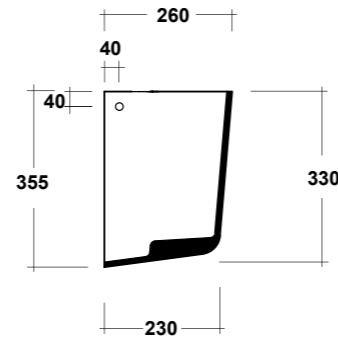

ART. CLE9SCO01

CLEAR/SYNTHESIS
SEMICOLONNIA BIANCO

CLEAR/SYNTHESIS SEMI PEDESTAL
FOR WASHBASIN

Dimensioni/Dimension: 35,5h cm
Peso/Weight: 8 kg