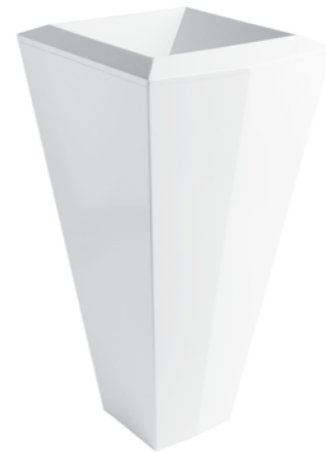

CRYSTAL 45x45 FREE STANDING LIVINGTEC