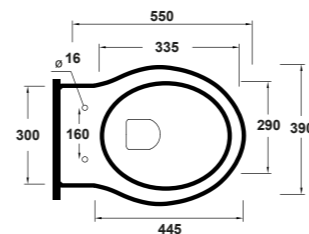

ART. IMP1103R01

VASO BACK TO WALL (DA INTEGRARE CON CASSETTA DI SCARICO)

BTW WC S/P TRAP (TO COMPLETE WITH FLUSHING CISTERN)

Dimensioni/Dimension: 55x39x42,5 cm
Peso/Weight: 25 kg

RIMLESS

RACCORDI REGOLABILI
ADJUSTABLE ELBOW PIPE

RASCTD*: 8/12 cm
RASB*: 12/15 cm
RAR*: 16/18 cm
RASP*: 30 cm

SCARICO TRASLATO
FLOOR DRAIN
ADJUSTABLE

*Quote d'installazione consigliata
Advised measure for installation