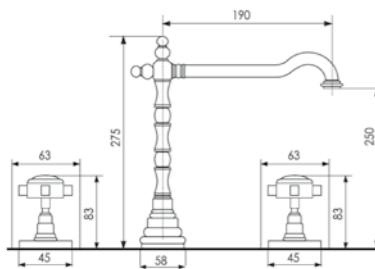

ART. 3706A

BATTERIA LAVABO BOCCA ALTA
SALTARELLO 1"1/4 LUSSO

WASH-BASIN SET WITH LUXURY
1"1/4 POP-UP WASTE