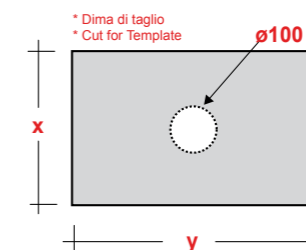

LAVABI - WASHBASINS

TOKYO

ART. LIL4250001

TOKYO LAVABO APPOGGIO 50X38
SF BIANCO

TOKYO WHITE 50X38
SIT ON WASHBASIN

Dimensioni/Dimension: 50x38x13 cm
Peso/Weight: 11 kg

*Quote d'installazione consigliata
Advised measure for installation