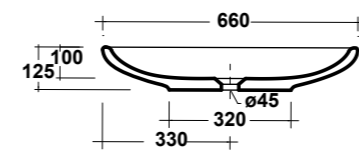

*Quote d'installazione consigliata
Advised measure for installation