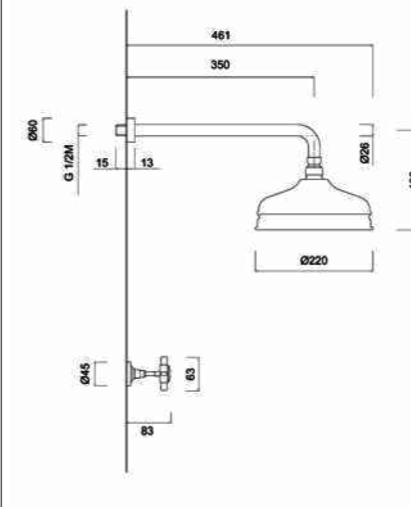

KENSINGTON

RUBINETTERIA - TAPS

ART. 3715WB

RUBINETTI INCASSO PER DOCCIA
E SOFFIONE

CONCEALED SHOWER TAPS
WITH SHOWER HEAD