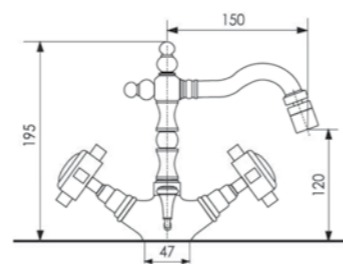

ART. S3758A

MONOBLOCCO BIDET SALTARELLO
1"1/4 LUSSO (CON FLESSIBILE)

BIDET UNIT WITH LUXURY 1"1/4 POP-UP
WASTE (WITH FLEXIBLE)