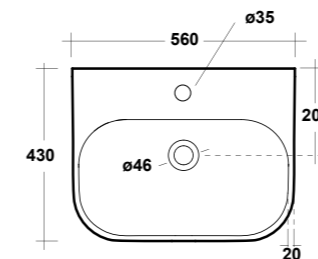

ART. SYN4556101

SYNTHESIS LAVABO SEMINCASSO
56 MF BIANCO

SYNTHESIS WHITE 56 ONE-HOLE
SEMIRECESSED WASHBASIN

Dimensioni/Dimension: 56X43X15 cm
Peso/Weight: 11 kg