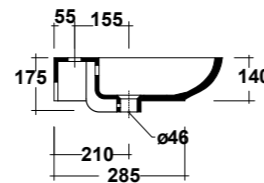

ART. CLE4365101

CLEAR LAVABO APPOGGIO/
SOSPESO 65 MF BIANCO

CLEAR WHITE 65 ONE-HOLE SIT ON/
WALL HUNG WASHBASIN

Dimensioni/Dimension: 65x45x14 cm
Peso/Weight: 18 kg