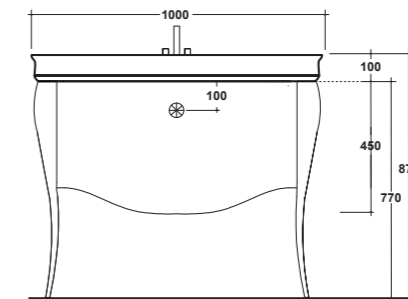

FREE STANDING FURNITURE FOR CONSOLE 100 CM (ART. IMP4C10101/IMP4C10301)

Dimensioni/Dimension: 100x60x77 cm
Peso/Weight: 40 kg

POMELLO INCLUSO
KNOB INCLUDED
KNOB GLASS-DOOR INCLUDED

ART. IMMO70

MOBILE PER LAVABO 70 CM (ART. IMP4371101/IMP4371301)