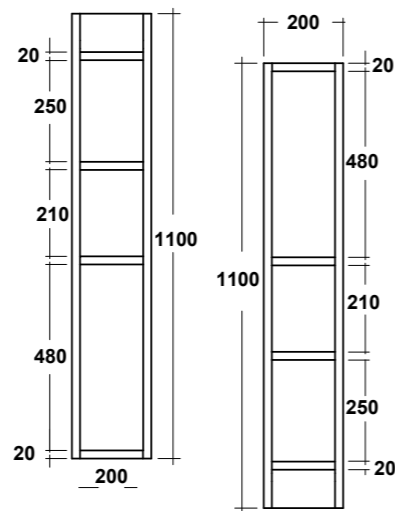

SYNTHESIS ECO

SOFT SQUARE SHAPE

ART. C9SYN01

COPRIWATER TERMOINDURENTE

UREA SEAT COVER

Peso/Weight: 3 kg

TAKE↑↓OFF*

ART. C6SYN01

COPRIWATER TERMOINDURENTE

UREA SEAT COVER

ART. C8SYN01

COPRIWATER TERMOINDURENTE DISPOSITIVO SOFT CLOSE

UREA SOFT CLOSE SYSTEM SEAT COVER

Peso/Weight: 3 kg

TAKE↑↓OFF*

ART. ATESPRE47

SPECCHIO RETTANGOLARE SABBATO A LED
RECTANGULAR SANDBLASTED MIRROR LED

Dimensioni/Dimension: 70x47 cm
Peso/Weight: 4 kg

ART. ATESPQU70

SPECCHIO RETTANGOLARE SABBATO A LED
RECTANGULAR SANDBLASTED MIRROR LED

Dimensioni/Dimension: 70x70 cm
Peso/Weight: 6,5 kg

ART. ATESPRE120

SPECCHIO RETTANGOLARE SABBATO A LED
RECTANGULAR SANDBLASTED MIRROR LED

Dimensioni/Dimension: 70x120 cm
Peso/Weight: 11 kg