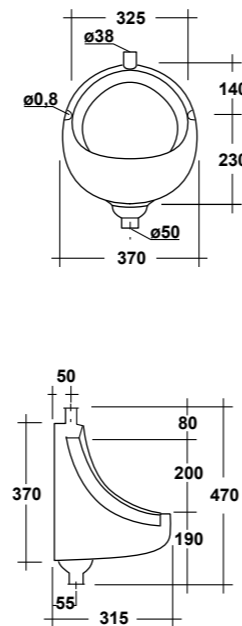

URINAL

ART. CRY501001

CRYSTAL ORINATOIO A PARETE
SF BIANCO

CRYSTAL WHITE
WALL HUNG URINAL

Dimensioni/Dimension: 33X39X60,5 cm
Peso/Weight: 14,5 kg

*Quote d'installazione consigliata
Advised measure for installation

ART. ORI50101

ECO ORINATOIO A
PARETE BIANCO

ECO WHITE
WALL HUNG URINAL

Dimensioni/Dimension: 31X31,5X55 cm
Peso/Weight: 13,5 kg

*Quote d'installazione consigliata
Advised measure for installation

ART. ARC50101

ROLLE ORINATOIO
A PARETE BIANCO

ROLLE WALL HUNG URINAL

Dimensioni/Dimension: 37X31,5X47 cm
Peso/Weight: 9 kg