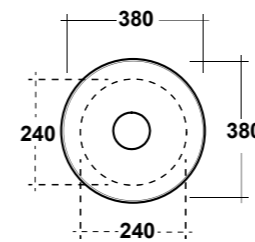

ART. TRE42TO38001

TREND LAVABO APPOGGIO
TONDO 38 SF BIANCO

TREND WHITE 38 ROUND
SIT ON WASHBASIN

Dimensioni/Dimension: 38x38x14 cm
Peso/Weight: 6,5 kg