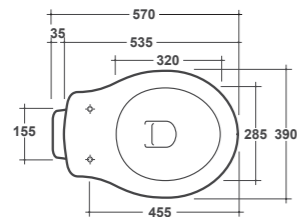

IMPERO STYLE CLASSIC

IMPERO STYLE CLASSIC

ART. IMP110101

VASO SCARICO A TERRA S

WC BOWL S/FLOOR TRAP
Peso/Weight: 19 kg

ART. IMP110201

VASO SCARICO A PARETE P

WC BOWL P/WALL TRAP
Peso/Weight: 19 kg

Dimensioni/Dimension: 57x39x40 cm

*Quote d'installazione consigliata
Advised measure for installation

ART. IMP74PL101

CASSETTA ALTA CON COPERCHIO

HIGH LEVEL CISTERN WITH COVER
Dimensioni/Dimension: 46,5x22x26 cm
Peso/Weight: 14 kg