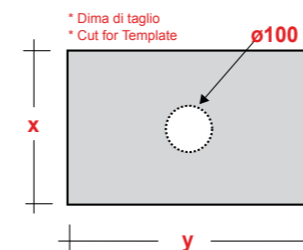

ART. TRE42TO38001

TREND LAVABO APPOGGIO
TONDO 38 SF BIANCO

TREND WHITE 38 ROUND
SIT ON WASHBASIN

Dimensioni/Dimension: 38x38x14 cm
Peso/Weight: 6,5 kg