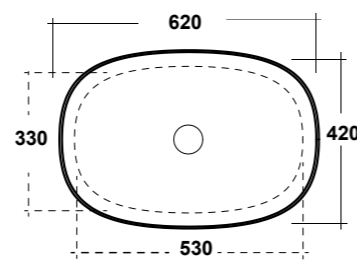

ART. PAD4B60001

PADDLE LAVABO APPOGGIO 62X42
SF BIANCO

PADDLE WHITE 62X42
SIT ON WASHBASIN

Dimensioni/Dimension: 62x42x13 cm
Peso/Weight: 13 kg

*Quote d'installazione consigliata
Advised measure for installation

ART. TRE42TO38001

TREND LAVABO APPOGGIO
TONDO 38 SF BIANCO

TREND WHITE 38 ROUND
SIT ON WASHBASIN

Dimensioni/Dimension: 38x38x14 cm
Peso/Weight: 6,5 kg