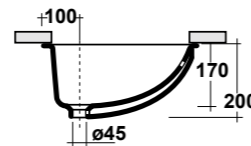

*Quote d'installazione consigliata
Advised measure for installation

SOTTOPIANO SOTTOPIANO SOTTOPIANO

ART. LIL4456001

SOTTOPIANO LAVABO RETTANGOLARE
56X37 SF BIANCO

WHITE 56X37 RECTANGULAR
UNDER TOP WASHBASIN

Dimensioni/Dimension: 56x37x20 cm
Peso/Weight: 9 kg