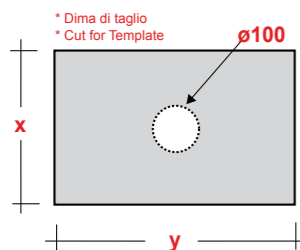

TREND

LAVABI - WASHBASINS

TREND

LAVABI - WASHBASINS

AREA TECNICA :: TECHNICAL AREA

ART. TRE42RE5001

TREND LAVABO APPOGGIO
RETTANGOLARE 50X38 SF BIANCO

TREND WHITE 50X38 RECTANGULAR
SIT ON WASHBASIN

Dimensioni/Dimension: 50x38x14 cm
Peso/Weight: 10,5 kg