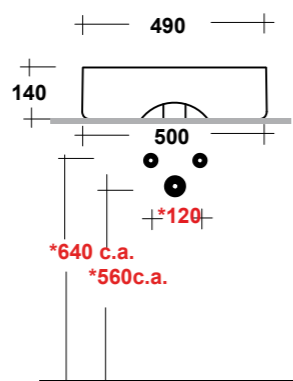

ART. TRA4250101

TRATTO LAVABO APPOGGIO 50 MF BIANCO

TRATTO WHITE 50 ONE-HOLE SIT ON WASHBASIN

Dimensioni/Dimension: 50x41x14 cm

Smaltato sui 4 lati
Glazed on 4 sides

*Quote d'installazione consigliata
Advised measure for installation