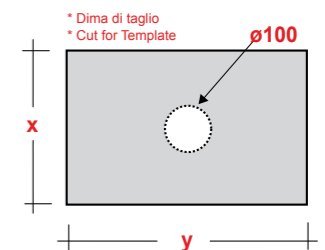

ART. TRE42OV50001

LAVABO APPOGGIO OVALE 50X38
SF BIANCO

TREND WHITE 50X38 OVAL
SIT ON WASHBASIN

Dimensioni/Dimension: 50x38x14 cm
Peso/Weight: 9 kg