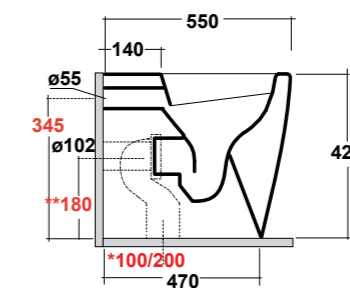

ART. FOR1103R01

FORMOSA 2.0 VASO BTW
RIMLESS BIANCO

FORMOSA 2.0 WHITE BTW RIMLESS WC

Dimensioni/Dimension: 55x37x42 cm
Peso/Weight: 25 Kg

RIMLESS

RACCORDI REGOLABILI
ADJUSTABLE ELBOW PIPE

RASCTD*: 10/14 cm
RASB*: 15/17 cm
RAR1*: 16/20 cm
RASP**: 30 cm

SCARICO
TRASLATO
=
FLOOR DRAIN
ADJUSTABLE

*Quote d'installazione consigliata
Advised measure for installation

ART. FOR2101N01

FORMOSA 2.0 BIDET BTW MF BIANCO

FORMOSA 2.0 WHITE BIDET BTW
ONE HOLE

Dimensioni/Dimension: 55x37x42 cm
Peso/Weight: 21,5 Kg