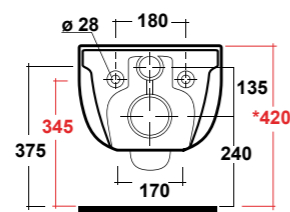

MILADY

D-SHAPE

ART. MIL130301

MILADY VASO MBL. BTW
RIMLESS BIANCO

MILADY WHITE CC PAN RIMLESS WC
Peso/Weight: 32 kg

ART. MIL71PF101

MILADY CASSETTA MBL. P.F. BIANCO

MILADY WHITE CC PAN BOTTOM
INLET CISTERN
Peso/Weight: 14 kg

Dimensioni/Dimension: 62x36x87 cm

RIMLESS

*Quote d'installazione consigliata
Advised measure for installation

ART. MIL120201

MILADY VASO SOSPESO RIMLESS
BIANCO
MILADY WHITE WALL HUNG
RIMLESS WC

Dimensioni/Dimension: 52X36x27 cm
Peso/Weight: 22 kg

RIMLESS

*Quote d'installazione consigliata
Advised measure for installation

ART. MIL220101

MILADY BIDET SOSPESO MF BIANCO

MILADY WHITE ONE-HOLE
WALL HUNG BIDET

Dimensioni/Dimension: 52X36x27 cm
Peso/Weight: 18 kg

*Quote d'installazione consigliata
Advised measure for installation

ART. C6CL01

COPRIWATER TERMOINDURENTE

UREA SEAT COVER

Peso/Weight: 3 kg

TAKE OFF

ART. C4CN01

COPRIWATER TERMOINDURENTE
CON CHIUSURA RALLENTATA

UREA SOFT CLOSE SYSTEM
SEAT COVER

Peso/Weight: 3kg

TAKE OFF

ART. C5CN01

COPRIWATER SLIM TERMOINDURENTE
CON CHIUSURA RALLENTATA

SLIM UREA SOFT CLOSE
SYSTEM SEAT COVER

Peso/Weight: 3kg

TAKE OFF