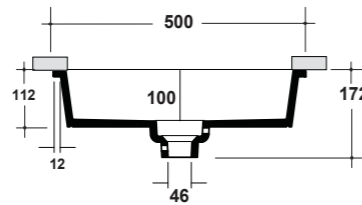

SYDNEY

ART. LIL4450001

SOTTOPIANO LAVABO
RETTANGOLARE 50 SF BIANCO

WHITE 50 RECTANGULAR
UNDER TOP WASHBASIN

Dimensioni/Dimension: 50x38 cm
Peso/Weight: 9 kg

*Quote d'installazione consigliata
Advised measure for installation

SOTTOPIANO

ART. LIL4457001

SOTTOPIANO LAVABO OVALE
59X45 SF BIANCO

WHITE 59X45 OVAL UNDER
TOP/RECESSED WASHBASIN

Dimensioni/Dimension: 59x44,5x20 cm
Peso/Weight: 13 kg