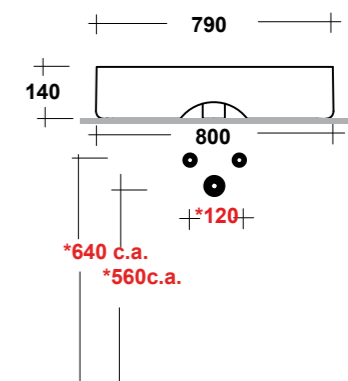

ART. TRA4280101

TRATTO LAVABO APPOGGIO 80 MF BIANCO

TRATTO WHITE 80 ONE-HOLE SIT ON WASHBASIN

Dimensioni/Dimension: 80x41x14 cm

Smaltato sui 4 lati
Glazed on 4 sides

*Quote d'installazione consigliata
Advised measure for installation