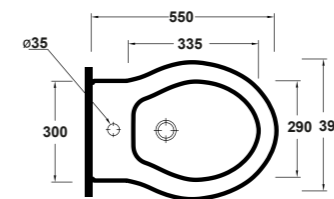

ART. IMP230101

BIDET BTW MONOFORO BIANCO

WHITE ONE HOLE BIDET BTW

Dimensioni/Dimension: 55x39x42,5 cm
Peso/Weight: 22 kg