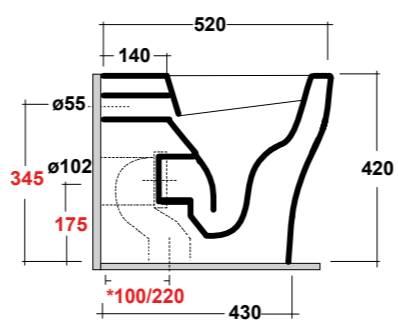

SYNTHESIS ECO

SOFT SQUARE SHAPE

ART. SYN1202R01

SYNTHESIS ECO VASO SOSPESO
RIMLESS BIANCO

SYNTHESIS ECO WHITE WALL HUNG
RIMLESS WC

Dimensioni/Dimension: 52x36x28 cm
Peso/Weight: 18,5 kg

RIMLESS

*Quote d'installazione consigliata
Advised measure for installation

ART. SYN2201N01

SYNTHESIS ECO BIDET SOSPESO
MF BIANCO

SYNTHESIS ECO WHITE ONE HOLE
BIDET WALL HUNG

Dimensioni/Dimension: 52x36x28 cm
Peso/Weight: 20,5 kg

*Quote d'installazione consigliata
Advised measure for installation

ART. SYN1103R01

SYNTHESIS ECO VASO BTW
RIMLESS BIANCO

SYNTHESIS ECO WHITE BTW
RIMLESS WC

Dimensioni/Dimension: 52x36x42 cm
Peso/Weight: 23,5 kg

RIMLESS

RACCORDI REGOLABILI
ADJUSTABLE ELBOW PIPE

RASCTD*: 10/14 cm
RASB*: 15/17 cm
RAR1*: 18/20 cm
RASP**: 30 cm

*Quote d'installazione consigliata
Advised measure for installation

ART. SYN2301N01

SYNTHESIS ECO BIDET BTW
SOSPESO MF BIANCO

SYNTHESIS ECO WHITE ONE HOLE
BIDET BTW

Dimensioni/Dimension: 52x36x42 cm
Peso/Weight: 22,5 kg

*Quote d'installazione consigliata
Advised measure for installation

SYNTHESIS ECO

SOFT SQUARE SHAPE

ART. SYN1303R01

SYNTHESIS ECO VASO MBL BTW
RIMLESS BIANCO

SYNTHESIS ECO WHITE CLOSET
COUPLED BTW RIMLESS WC
Peso/Weight: 29 kg

ART. SYN71PF101

SYNTHESIS CASSETTA MBL. P.F. BIANCO

SYNTHESIS WHITE CC PAN
BOTTOM INLET CISTERN
Peso/Weight: 13 kg

Dimensioni/Dimension: 63x36x87 cm

RIMLESS

SCARICO
TRASLATO
= FLOOR DRAIN
ADJUSTABLE