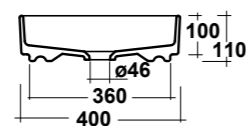

*Quote d'installazione consigliata
Advised measure for installation