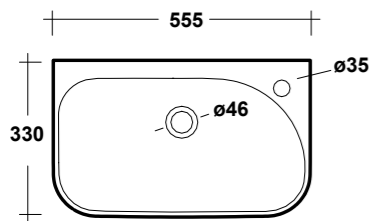

CLEAR WHITE 54 RIGHT TAP HOLE SEMIRECESSED WASHBASIN

Dimensioni/Dimension: 55,5x33x14,5 cm
Peso/Weight: 9,5 kg

ART. CLE1202R01

CLEAR VASO SOSPESO RIMLESS BIANCO

CLEAR WHITE WALL HUNG RIMLESS WC

Dimensioni/Dimension: 50x36x30 cm
Peso/Weight: 20 kg