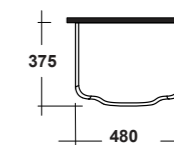

Vista superiore
Top view