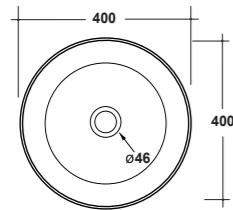

Dimensioni/Dimension: Ø40xh 17 cm
Peso/Weight: 9 kg

ART. OPE42OV60001

LAVABO OPEN 60 OVALE
DA APPOGGIO

OPEN 60 OVAL
WASHBASIN OVER TOP

Dimensioni/Dimension: 60x40xh 17 cm
Peso/Weight: 14 kg

ART. OPE42TO40101