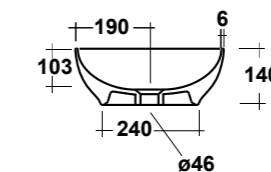

TREND

LAVABI - WASHBASINS

ART. TRE42QU38001

TREND LAVABO APPOGGIO
QUADRO 38 SF BIANCO

TREND WHITE 38 SQUARE
SIT ON WASHBASIN

Dimensioni/Dimension: 38x38x14 cm
Peso/Weight: 7,5 kg