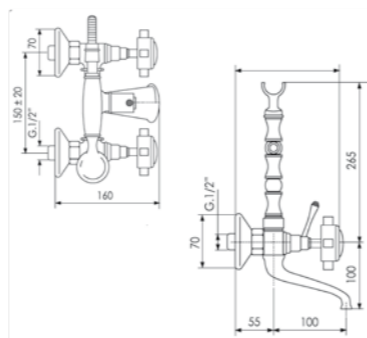

ART. 3700L

GRUPPO VASCA ESTERNO
CON DOCCIA

EXTERNAL BATHTUB SET
WITH SHOWER