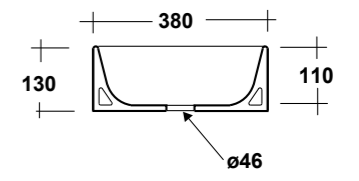

TOKYO

ART. LIL4260001

TOKYO LAVABO APPOGGIO 60X38
SF BIANCO

TOKYO WHITE 60X38
SIT ON WASHBASIN

Dimensioni/Dimension: 60x38x13 cm
Peso/Weight: 13 kg

*Quote d'installazione consigliata
Advised measure for installation