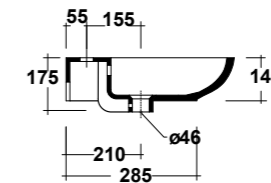

ART. CLE4345101

CLEAR LAVABO APPOGGIO/
SOSPESO 45 MF BIANCO

CLEAR WHITE 45 ONE-HOLE SIT ON/
WALL HUNG WASHBASIN

Dimensioni/Dimension: 45x35x14 cm
Peso/Weight: 9 kg