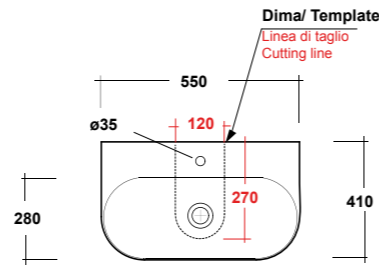

*Quote d'installazione consigliata
Advised measure for installation

ART. MIL4336101

MILADY LAVABO APPOGGIO/SOSPESO
30 MF BIANCO

MILADY WHITE 30 ONE-HOLE SIT ON/
WALL HUNG WASHBASIN

Dimensioni/Dimension: 40X30x13,5 cm
Peso/Weight: 10 kg