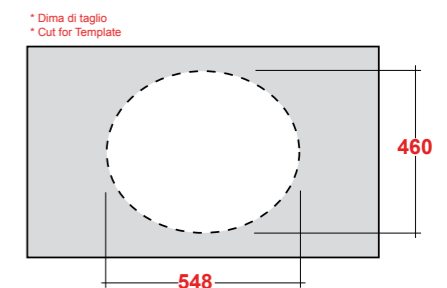

EXPORT

ART. LIL4658101
EXPORT LAVABO INCASSO 58X49
MF BIANCO

EXPORT WHITE 58X49 ONE-HOLE
RECESSED WASHBASIN
Dimensioni/Dimension: 58x49x20 cm
Peso/Weight: 11 kg