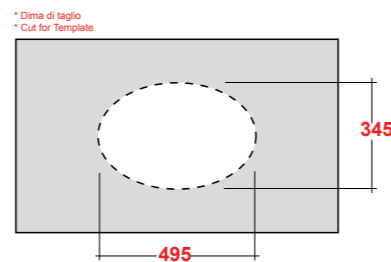

*Quote d'installazione consigliata
Advised measure for installation

SOTTOPIANO SOTTOPIANO SOTTOPIANO

ART. LIL4456001

SOTTOPIANO LAVABO RETTANGOLARE
56X37 SF BIANCO

WHITE 56X37 RECTANGULAR
UNDER TOP WASHBASIN

Dimensioni/Dimension: 56x37x20 cm
Peso/Weight: 9 kg