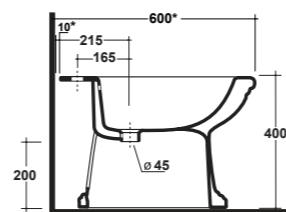

ART. IMP210101

MONOFORO / 1 HOLE

ART. IMP210301

TRE FORI / 3 HOLES

BIDET A TERRA BIANCO

WHITE BIDET

Dimensioni/Dimension: 59x37x40 cm
Peso/Weight: 18 kg