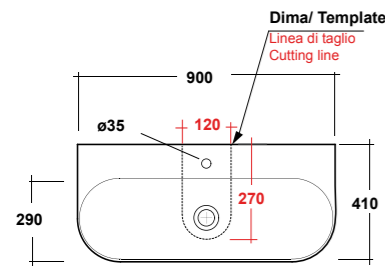

MILADY

D-SHAPE

ART. MIL4390101

MILADY LAVABO APPOGGIO/SOSPESO
90 MF BIANCO

MILADY WHITE 90 ONE-HOLE SIT ON/
WALL HUNG WASHBASIN

Dimensioni/Dimension: 90X41x13,5 cm
Peso/Weight: 24 kg

*Quote d'installazione consigliata
Advised measure for installation

ART. MIL4370101

MILADY LAVABO APPOGGIO/SOSPESO
70 MF BIANCO

MILADY WHITE 70 ONE-HOLE SIT ON/
WALL HUNG WASHBASIN

Dimensioni/Dimension: 70X41x13,5 cm
Peso/Weight: 17,5 kg