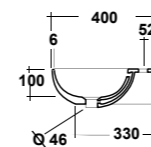

Dimensioni/Dimension: 40X30x13,5 cm
Peso/Weight: 10 kg

***Quote d'installazione consigliata**
Advised measure for installation

MILADY

D-SHAPE

ART. MIL110301

MILADY VASO BTW RIMLESS BIANCO

MILADY WHITE BTW RIMLESS WC