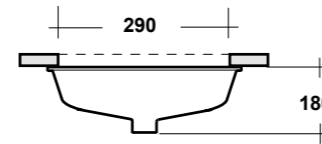

*Quote d'installazione consigliata
Advised measure for installation

ART. LIL4455001

SOTTOPIANO LAVABO OVALE
55X38 SF BIANCO

WHITE 55X38 OVAL UNDER
TOP WASHBASIN

Dimensioni/Dimension: 55x38x18,5 cm
Peso/Weight: 7 kg