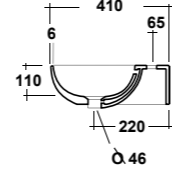

*Quote d'installazione consigliata
Advised measure for installation

ART. MIL4336101

MILADY LAVABO APPOGGIO/SOSPESO
30 MF BIANCO

MILADY WHITE 30 ONE-HOLE SIT ON/
WALL HUNG WASHBASIN

Dimensioni/Dimension: 40X30x13,5 cm
Peso/Weight: 10 kg