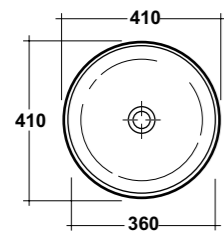

TONDO

ART. LIL4B41001
TONDO LAVABO APPOGGIO Ø 41
SF BIANCO

ROUND SIT ON Ø41 WASHBASIN
Dimensioni/Dimension: ø41x13 cm
Peso/Weight: 8 kg