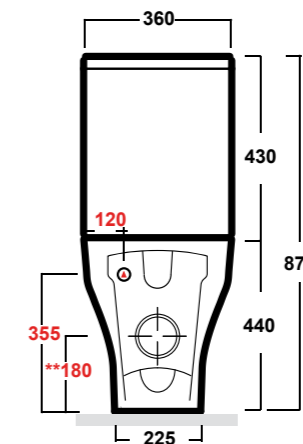

SYNTHESIS ECO

SOFT SQUARE SHAPE

ART. SYN1202R01

SYNTHESIS ECO VASO SOSPESO
RIMLESS BIANCO

SYNTHESIS ECO WHITE WALL HUNG
RIMLESS WC

Dimensioni/Dimension: 52x36x28 cm
Peso/Weight: 18,5 kg

RIMLESS

*Quote d'installazione consigliata
Advised measure for installation

ART. SYN2201N01

SYNTHESIS ECO BIDET SOSPESO
MF BIANCO

SYNTHESIS ECO WHITE ONE HOLE
BIDET WALL HUNG

Dimensioni/Dimension: 52x36x28 cm
Peso/Weight: 20,5 kg

*Quote d'installazione consigliata
Advised measure for installation

ART. SYN1103R01

SYNTHESIS ECO VASO BTW
RIMLESS BIANCO

SYNTHESIS ECO WHITE BTW
RIMLESS WC

Dimensioni/Dimension: 52x36x42 cm
Peso/Weight: 23,5 kg

RIMLESS

RACCORDI REGOLABILI
ADJUSTABLE ELBOW PIPE

RASCTD*: 10/14 cm
RASB*: 15/17 cm
RAR1*: 18/20 cm
RASP**: 30 cm

*Quote d'installazione consigliata
Advised measure for installation

ART. SYN2301N01

SYNTHESIS ECO BIDET BTW
SOSPESO MF BIANCO

SYNTHESIS ECO WHITE ONE HOLE
BIDET BTW

Dimensioni/Dimension: 52x36x42 cm
Peso/Weight: 22,5 kg

*Quote d'installazione consigliata
Advised measure for installation

SYNTHESIS ECO

SOFT SQUARE SHAPE

ART. SYN1303R01

SYNTHESIS ECO VASO MBL BTW
RIMLESS BIANCO

SYNTHESIS ECO WHITE CLOSET
COUPLED BTW RIMLESS WC
Peso/Weight: 29 kg

ART. SYN71PF101

SYNTHESIS CASSETTA MBL. P.F. BIANCO

SYNTHESIS WHITE CC PAN
BOTTOM INLET CISTERN
Peso/Weight: 13 kg

Dimensioni/Dimension: 63x36x87 cm

RIMLESS

SCARICO
TRASLATO
= FLOOR DRAIN
ADJUSTABLE