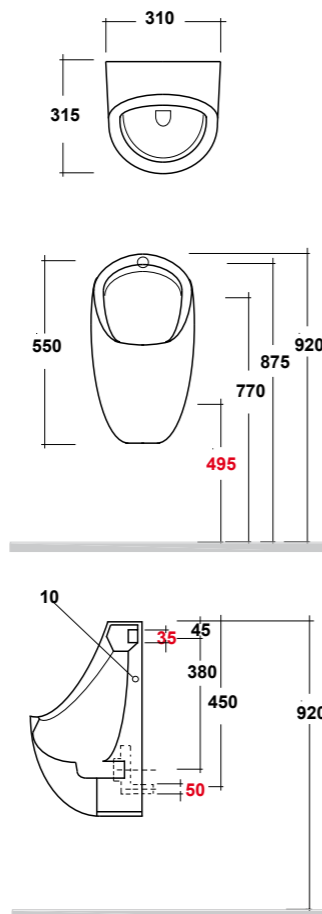

ART. ORI50101

ECO ORINATOIO A
PARETE BIANCO

ECO WHITE
WALL HUNG URINAL

Dimensioni/Dimension: 31X31,5X55 cm
Peso/Weight: 13,5 kg

*Quote d'installazione consigliata
Advised measure for installation

ART. ARC50101

ROLLE ORINATOIO
A PARETE BIANCO

ROLLE WALL HUNG URINAL

Dimensioni/Dimension: 37X31,5X47 cm
Peso/Weight: 9 kg