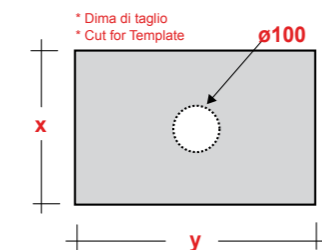

ART. PAD4B50001

PADDLE LAVABO APPOGGIO 52X42
SF BIANCO

PADDLE WHITE 52X42
SIT ON WASHBASIN

Dimensioni/Dimension: 52x42x13 CM
Peso/Weight: 11 KG