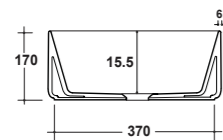

OPEN

LAVABI - WASHBASINS

ART. OPE42TO40001

LAVABO OPEN 40 TONDO
DA APPOGGIO

OPEN 40 ROUND
WASHBASIN OVER TOP

Dimensioni/Dimension: Ø40xh 17 cm
Peso/Weight: 9 kg