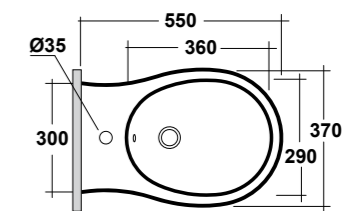

*Quote d'installazione consigliata
Advised measure for installation