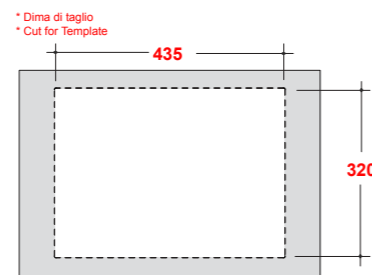

SYDNEY

ART. LIL4450001

SOTTOPIANO LAVABO
RETTANGOLARE 50 SF BIANCO

WHITE 50 RECTANGULAR
UNDER TOP WASHBASIN

Dimensioni/Dimension: 50x38 cm
Peso/Weight: 9 kg

*Quote d'installazione consigliata
Advised measure for installation

SOTTOPIANO

ART. LIL4457001

SOTTOPIANO LAVABO OVALE
59X45 SF BIANCO

WHITE 59X45 OVAL UNDER
TOP/RECESSED WASHBASIN

Dimensioni/Dimension: 59x44,5x20 cm
Peso/Weight: 13 kg