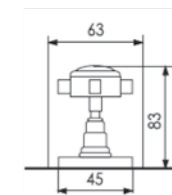

ART. 3716

RUBINETTO INCASSO 1/2"

1/2" BUILT-IN TAP