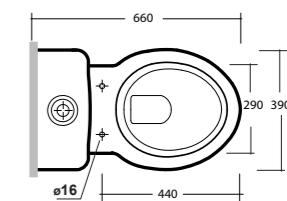

*Quote d'installazione consigliata
Advised measure for installation