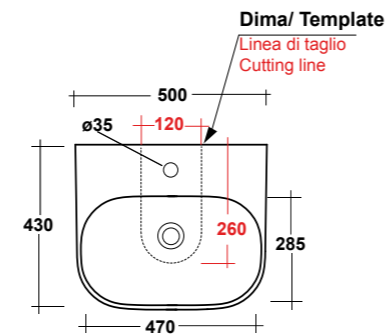

CHROMED BRASS TOWEL RAIL

Peso/Weight: 2 kg

ART. SYN4350101

SYNTHESIS LAVABO APPOGGIO/
SOSPESO 50 MF BIANCO

SYNTHESIS WHITE 50 ONE-HOLE
SIT ON/ WALL HUNG WASHBASIN

Dimensioni/Dimension: 50X43X14 cm
Peso/Weight: 12,5 kg