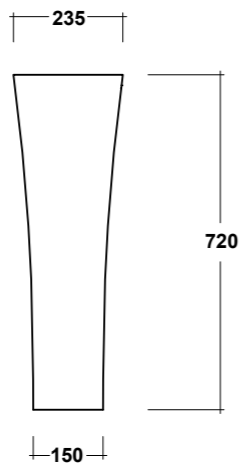

CLEAR

D-SHAPE

ART. CLE71OB01

CLEAR CASSETTA MBL.
OPEN BACK P.F. BIANCO

OPEN BACK CLEAR WHITE CC PAN WC
Peso/Weight: 29 kg

Art. CLE1303OB01

CLEAR VASO MBL BTW
OPEN BACK BIANCO

OPEN BACK CLEAR WHITE CC
PAN RIGHT
TAP HOLE CISTERN
Peso/Weight: 13 kg

Dimensioni/Dimension: 63x36xh90 cm

*Quote d'installazione consigliata
Advised measure for installation

ART. CLE9CO01

CLEAR/SYNTHESIS
COLONNA BIANCO

CLEAR/SYNTHESIS
PEDESTAL FOR WASHBASIN

Dimensioni/Dimension: 72h cm
Peso/Weight: 11 kg

ART. CLE9SCO01

CLEAR/SYNTHESIS
SEMICOLONNIA BIANCO

CLEAR/SYNTHESIS SEMI PEDESTAL
FOR WASHBASIN

Dimensioni/Dimension: 35,5h cm
Peso/Weight: 8 kg

ART. C6CL01

COPRIVASO IN TERMOINDURENTE

UREA SEAT COVER

Peso/Weight: 2,9 kg

ART. C4CN01

COPRIWATER TERMOINDURENTE
CON CHIUSURA RALLENTATA

UREA SOFT CLOSE SYSTEM
SEAT COVER

Peso/Weight: 3kg

TAKE↑↓OFF

ART. C5CN01
COPRIWATER SLIM TERMOINDURENTE
CON CHIUSURA RALLENTATA

SLIM UREA SOFT CLOSE
SYSTEM SEAT COVER

TAKE↑↓OFF

CLEAR

D-SHAPE

ART. ZPEN45

PENSILE SOSPESO + KIT FISSAGGIO

WALL HUNG CABINET + FIXING KIT

Dimensioni/Dimension: 45x20x150 cm
Peso/Weight: 13 kg

Vista superiore
Top view

Prospetto laterale
Lateral view

Prospetto frontale
Front view

ART. ZPEN30

PENSILE SOSPESO + KIT FISSAGGIO

WALL HUNG CABINET + FIXING KIT

Dimensioni/Dimension: 30x20x150 cm
Peso/Weight: 12 kg

Vista superiore
Top view

Prospetto laterale
Lateral view

Prospetto frontale
Front view