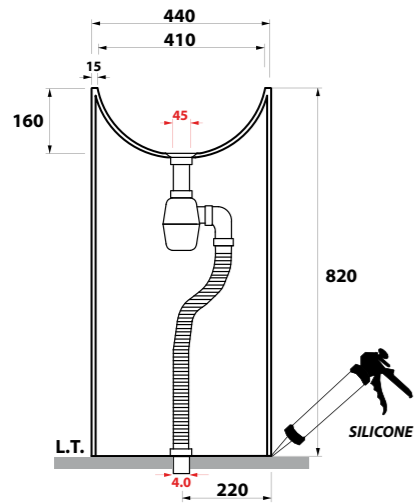

Dimensioni/Dimension: Ø44x82 cm
 Peso/Weight: 26 kg

completo di sifone di scarico
 Included with drain pipe connection

***Quote d'installazione consigliata**
 Advised measure for installation

CRYSTAL

ART. CRY4745001
 LAVABO FREE STANDING
 IN LIVINGTEC®