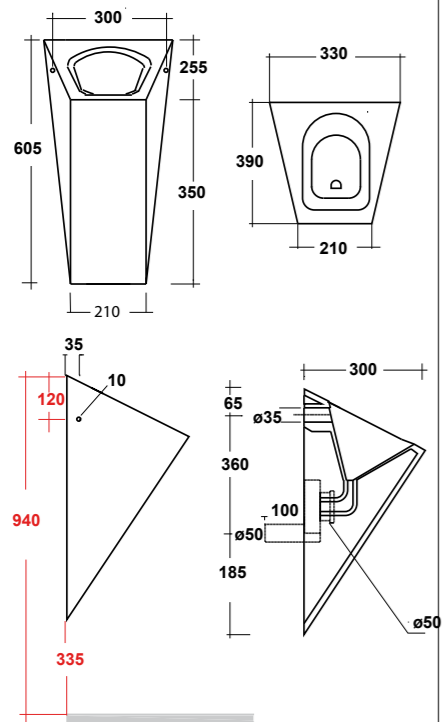

URINAL

ART. CRY501001

CRYSTAL ORINATOIO A PARETE
SF BIANCO

CRYSTAL WHITE
WALL HUNG URINAL

Dimensioni/Dimension: 33X39X60,5 cm
Peso/Weight: 14,5 kg