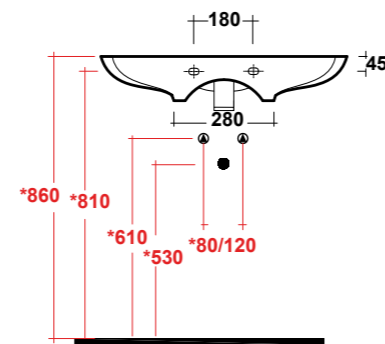

ART. CLE4365101

CLEAR LAVABO APPOGGIO/
SOSPESO 65 MF BIANCO

CLEAR WHITE 65 ONE-HOLE SIT ON/
WALL HUNG WASHBASIN

Dimensioni/Dimension: 65x45x14 cm
Peso/Weight: 18 kg