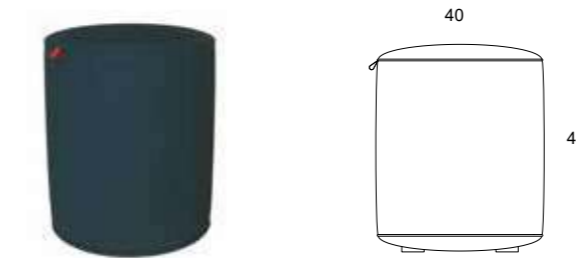

ART. ATEPUOF--

POUF CONTENITORE WATERPROOF

WATERPROOF CONTAINER POUF

02 TORTORA DOVE-GREY 19

BLU BLUE