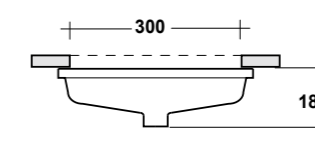

*Quote d'installazione consigliata
Advised measure for installation

ART. LIL4446001

SOTTOPIANO LAVABO TONDO 46 SF
BIANCO

WHITE 46 ROUND UNDER TOP
WASHBASIN

Dimensioni/Dimension: Ø46x21 cm
Peso/Weight: 6,5 kg