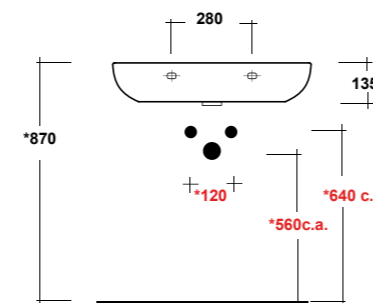

*Quote d'installazione consigliata
Advised measure for installation

ART. MIL4336101

MILADY LAVABO APPOGGIO/SOSPESO
30 MF BIANCO

MILADY WHITE 30 ONE-HOLE SIT ON/
WALL HUNG WASHBASIN

Dimensioni/Dimension: 40X30x13,5 cm
Peso/Weight: 10 kg