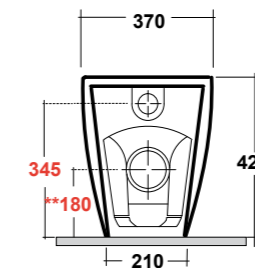

ART. FOR1103R01

FORMOSA 2.0 VASO BTW
RIMLESS BIANCO

FORMOSA 2.0 WHITE BTW RIMLESS WC

Dimensioni/Dimension: 55x37x42 cm
Peso/Weight: 25 Kg

RIMLESS

RACCORDI REGOLABILI
ADJUSTABLE ELBOW PIPE

RASCTD*: 10/14 cm
RASB*: 15/17 cm
RAR1*: 16/20 cm
RASP**: 30 cm

SCARICO
TRASLATO
=
FLOOR DRAIN
ADJUSTABLE

*Quote d'installazione consigliata
Advised measure for installation

ART. FOR2101N01

FORMOSA 2.0 BIDET BTW MF BIANCO

FORMOSA 2.0 WHITE BIDET BTW
ONE HOLE

Dimensioni/Dimension: 55x37x42 cm
Peso/Weight: 21,5 Kg