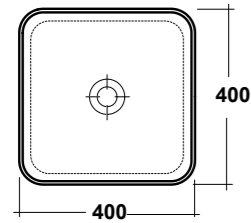

SMASH

LAVABI - WASHBASINS

ART. SMA42QU40001

SMASH LAVABO APPAGGIO
QUADRO 40 SF BIANCO

SMASH SQUARE 40 WASHBASIN
OVER TOP

Dimensioni/Dimension: 40x40x11,5 cm
Peso/Weight: 7,5 kg

*Quote d'installazione consigliata
Advised measure for installation

ART. SMA42RE65001

SMASH LAVABO APPOGGIO
RETTANGOLARE 65X40 SF BIANCO

SMASH RECTANGULAR 65X40
WASHBASIN OVER TOP

Dimensioni/Dimension: 65x40x11,5 cm
Peso/Weight: 12,5 kg