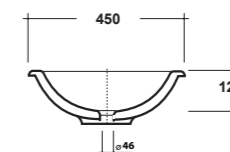

IMPERO STYLE CLASSIC

ART. IMST70
STRUTTURA IN OTTONE
CON PORTASALVIETTE E RIPIANO
PER CONSOLE 70 CM
CHROMED BRASS FRAME WITH
TOWEL RAIL AND GLASS SHELF FOR
CONSOLE 70 CM
Peso/Weight: 4 kg

ART. IMST100
CSTRUTTURA IN OTTONE
CON PORTASALVIETTE
E RIPIANO PER CONSOLE 100 CM
CHROMED BRASS FRAME WITH
TOWEL RAIL AND GLASS SHELF
FOR CONSOLE 100 CM
Peso/Weight: 6 kg

- **36** CROMO CHROME
- **OR** ORO GOLD
- **BR** BRONZO BRONZE

ART. IMP4650001
LAVABO SOPRAPIANO 50X40 CM.
INSTALLAZIONE SU MARMO
OVER TOP 50X40 CM BASIN.
INSTALLATION ON MARBLE
Dimensioni/Dimension: 50x40x17,5 cm
Peso/Weight: 6,5 kg

ART. IMMO100
MOBILE LACCATO
FREE STANDING FURNITURE
Dimensioni/Dimension: 100x77x60 cm
Peso/Weight: 40 kg

POMELLO INCLUSO
= KNOB
GLASS-DOOR
INCLUDED

- **00** BIANCO LUCIDO GLOSSY WHITE
- **00N** NERO LUCIDO GLOSSY BLACK

ART. IMTOP10
TOP MARMO SAGOMATO
SHAPED MARBLE
Dimensioni/Dimension: 91x54x2 cm
Peso/Weight: 18 kg

- **101** MONOFORO 1 HOLE
- **301** TRE FORI 3 HOLES
- **103** MONOFORO 1 HOLE
- **303** TRE FORI 3 HOLES

IMPERO STYLE CLASSIC

ART. IMP4060001
LAVABO OVALE DA
APPOGGIO - INCASSO
OVAL WASH BASIN
OVER TOP - UPON TOP
Dimensioni/Dimension: 60x45x12 cm
Peso/Weight: 12,5 kg

ART. IMVE180
VETRINA CON DUE CASSETTI
GLASS-DOOR CABINET WITH
TWO DRAWERS
Dimensioni/Dimension: 48x36x180 cm
Peso/Weight: 48 kg

POMELLO INCLUSO
= KNOB
GLASS-DOOR
INCLUDED

- **01** BIANCO LUCIDO GLOSSY WHITE
- **13** NERO LUCIDO GLOSSY BLACK