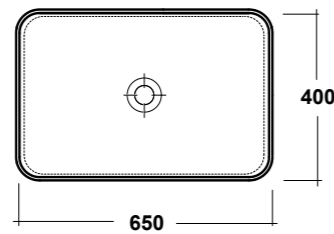

*Quote d'installazione consigliata
Advised measure for installation