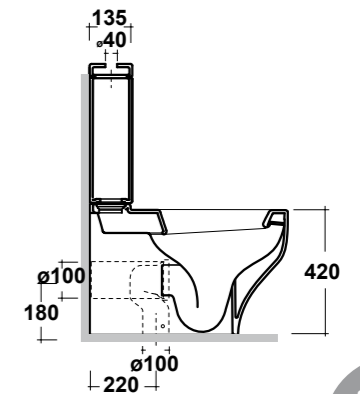

CLEAR VASO MBL BTW BIANCO

CLEAR WHITE CC PAN WC
Peso/Weight: 29 kg

ART. CLE71PF101

CLEAR CASSETTA MBL. P.F.
CLEAR BIANCO

CLEAR WHITE CC PAN RIGHT TAP HOLE CISTERN
Peso/Weight: 13 kg

Dimensioni/Dimension: 63x36x90 cm