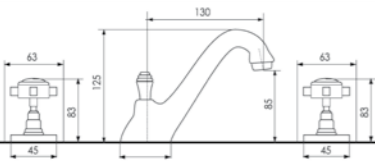

KENSINGTON

RUBINETTERIA - TAPS

ART. 3712A

BATTERIA LAVABO SALTARELLO
1"1/4 LUSSO

WASH-BASIN SET WITH LUXURY
1"1/4 POP-UP WASTE