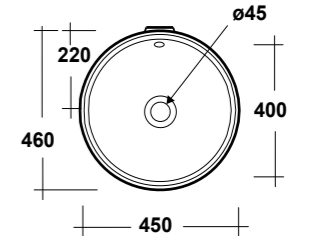

*Quote d'installazione consigliata
Advised measure for installation