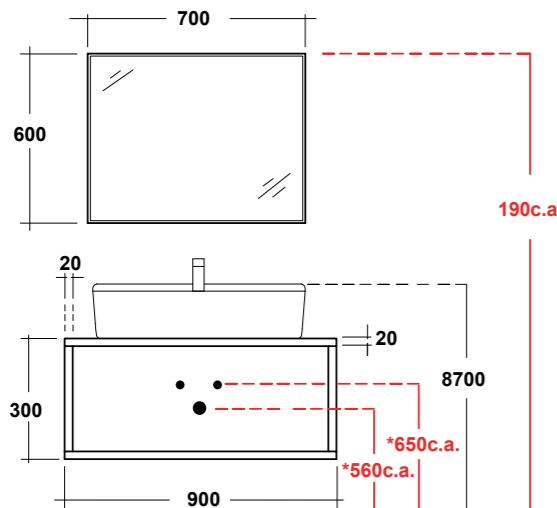

*Quote d'installazione consigliata
Advised measure for installation

AREA TECNICA :: TECHNICAL AREA

ART. SYNPEN110

PENSILE SOSPESO CON CASSETTO E MENSOLA

WALL HUNG UNIT WITH DRAWER & SHELVES

Dimensioni/Dimension: 20x15x110 cm