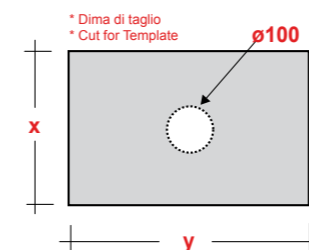

*Quote d'installazione consigliata
Advised measure for installation