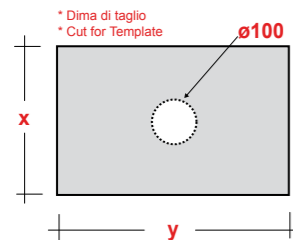

TONDO

ART. LIL4B41001
TONDO LAVABO APPOGGIO Ø 41
SF BIANCO

ROUND SIT ON Ø41 WASHBASIN
Dimensioni/Dimension: ø41x13 cm
Peso/Weight: 8 kg