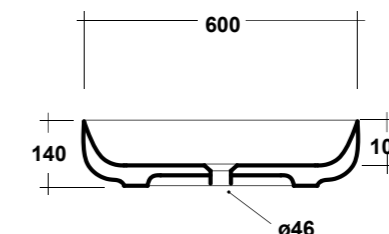

Dimensioni/Dimension: 60x42x14 cm
Peso/Weight: 13,5 kg

***Quote d'installazione consigliata**
Advised measure for installation

ART. PILO1C

PILETTA ROTONDA CLICK CLACK
IN CERAMICA SU RICHIESTA /

ROUND CERAMIC POP-UP
WASTE ON DEMAND