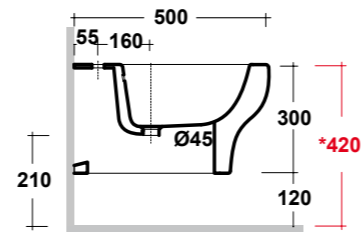

CLEAR

D-SHAPE

ART. CLE4554D01

CLEAR LAVABO SEMINCASSO 54 F.DX BIANCO

CLEAR WHITE 54 RIGHT TAP HOLE SEMIRECESSED WASHBASIN

Dimensioni/Dimension: 55,5x33x14,5 cm
Peso/Weight: 9,5 kg

ART. CLE1202R01

CLEAR VASO SOSPESO RIMLESS BIANCO

CLEAR WHITE WALL HUNG RIMLESS WC

Dimensioni/Dimension: 50x36x30 cm
Peso/Weight: 20 kg

RIMLESS

*Quote d'installazione consigliata
Advised measure for installation

ART. CLE220101

CLEAR BIDET SOSPESO MF BIANCO

CLEAR WHITE ONE-HOLE WALL HUNG BIDET

Dimensioni/Dimension: 50x36x30 cm
Peso/Weight: 18 kg

*Quote d'installazione consigliata
Advised measure for installation

ART. CLE110301

CLEAR VASO BTW BIANCO

CLEAR WHITE CC PAN WC

Dimensioni/Dimension: 50x36x42 cm
Peso/Weight: 24 kg

*Quote d'installazione consigliata
Advised measure for installation

ART. CLE210101

CLEAR BIDET BTW MF BIANCO

CLEAR WHITE ONE-HOLE BTW BIDET

Dimensioni/Dimension: 50x36x42 cm
Peso/Weight: 21 kg

*Quote d'installazione consigliata
Advised measure for installation

ART. CLE130301

CLEAR VASO MBL BTW BIANCO

CLEAR WHITE CC PAN WC
Peso/Weight: 29 kg

ART. CLE71PF101

CLEAR CASSETTA MBL. P.F.
CLEAR BIANCO

CLEAR WHITE CC PAN RIGHT TAP HOLE CISTERN
Peso/Weight: 13 kg

Dimensioni/Dimension: 63x36x90 cm

*Quote d'installazione consigliata
Advised measure for installation

SCARICO TRASLATO
FLOOR DRAIN ADJUSTABLE