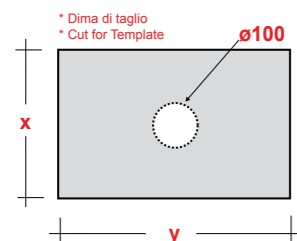

SMASH

LAVABI - WASHBASINS

ART. SMA42QU40001

SMASH LAVABO APPAGGIO
QUADRO 40 SF BIANCO

SMASH SQUARE 40 WASHBASIN
OVER TOP

Dimensioni/Dimension: 40x40x11,5 cm
Peso/Weight: 7,5 kg

*Quote d'installazione consigliata
Advised measure for installation

ART. SMA42RE65001

SMASH LAVABO APPOGGIO
RETTANGOLARE 65X40 SF BIANCO

SMASH RECTANGULAR 65X40
WASHBASIN OVER TOP

Dimensioni/Dimension: 65x40x11,5 cm
Peso/Weight: 12,5 kg