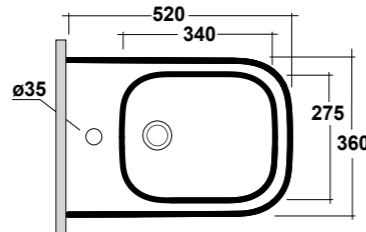

ART. SYN2201N01

SYNTHESIS ECO BIDET SOSPESO
MF BIANCO

SYNTHESIS ECO WHITE ONE HOLE
BIDET WALL HUNG

Dimensioni/Dimension: 52x36x28 cm
Peso/Weight: 20,5 kg