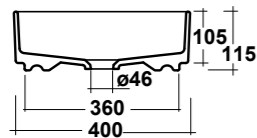

SMASH

LAVABI - WASHBASINS

ART. SMA42QU40001

SMASH LAVABO APPAGGIO
QUADRO 40 SF BIANCO

SMASH SQUARE 40 WASHBASIN
OVER TOP

Dimensioni/Dimension: 40x40x11,5 cm
Peso/Weight: 7,5 kg

*Quote d'installazione consigliata
Advised measure for installation

ART. SMA42RE65001

SMASH LAVABO APPOGGIO
RETTANGOLARE 65X40 SF BIANCO

SMASH RECTANGULAR 65X40
WASHBASIN OVER TOP

Dimensioni/Dimension: 65x40x11,5 cm
Peso/Weight: 12,5 kg