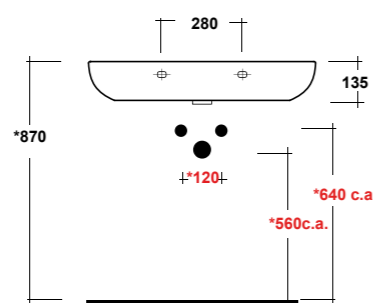

*Quote d'installazione consigliata
Advised measure for installation

ART. MIL4355101

MILADY LAVABO APPOGGIO/SOSPESO
55 MF BIANCO

MILADY WHITE 55 ONE-HOLE SIT ON/
WALL HUNG WASHBASIN

Dimensioni/Dimension: 55X41x13,5 cm
Peso/Weight: 14 kg