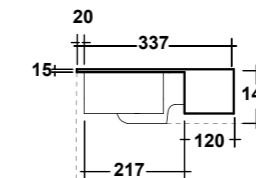

Dimensioni/Dimension: 55,5X34X14,5 cm
Peso/Weight: 10 kg

SYNTHESIS ECO

SOFT SQUARE SHAPE

ART. SYN1202R01

SYNTHESIS ECO VASO SOSPESO
RIMLESS BIANCO

SYNTHESIS ECO WHITE WALL HUNG
RIMLESS WC

Dimensioni/Dimension: 52x36x28 cm
Peso/Weight: 18,5 kg