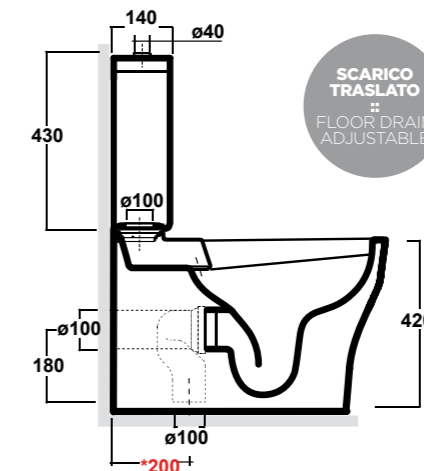

ART. SYN71PF101

SYNTHESIS CASSETTA MBL. P.F. BIANCO

SYNTHESIS WHITE CC PAN
BOTTOM INLET CISTERN
Peso/Weight: 13 kg

Dimensioni/Dimension: 63x36x87 cm

RIMLESS

SCARICO
TRASLATO
= FLOOR DRAIN
ADJUSTABLE