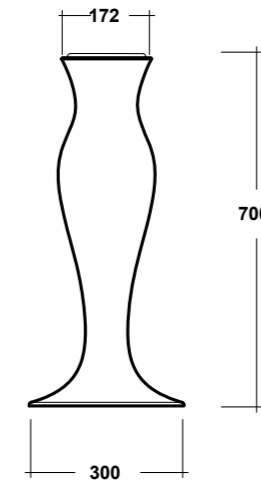

*Quote d'installazione consigliata
Advised measure for installation

FORMOSA

ART. FOR9CO01
FORMOSA COLONNA BIANCO
FORMOSA WHITE PEDESTAL

Dimensioni/Dimension: h70 cm
Peso/Weight: 10 Kg