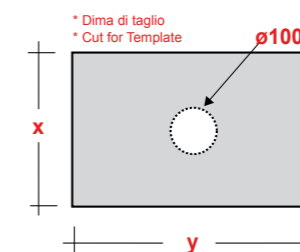

Dimensioni/Dimension: 60x42x14 cm
Peso/Weight: 13,5 kg

***Quote d'installazione consigliata**
Advised measure for installation

ART. PILO1C

PILETTA ROTONDA CLICK CLACK
IN CERAMICA SU RICHIESTA /

ROUND CERAMIC POP-UP
WASTE ON DEMAND