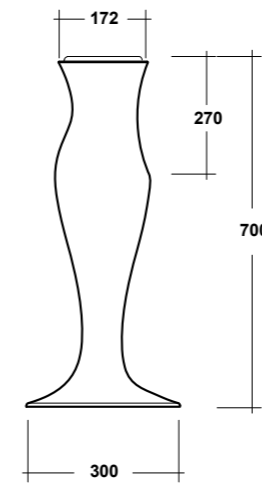

Dimensioni/Dimension: h70 cm
Peso/Weight: 11,5 Kg

ART. FOR9CO01

FORMOSA COLONNA BIANCO

FORMOSA WHITE PEDESTAL

Dimensioni/Dimension: h70 cm
Peso/Weight: 10 Kg

FORMOSA 2.0

D-SHAPE

ART. FOR1103R01