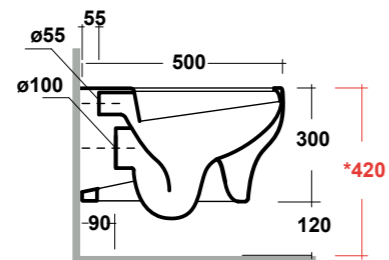

*Quote d'installazione consigliata
Advised measure for installation

ART. CLE220101

CLEAR BIDET SOSPESO MF BIANCO

CLEAR WHITE ONE-HOLE WALL HUNG BIDET

Dimensioni/Dimension: 50x36x30 cm
Peso/Weight: 18 kg