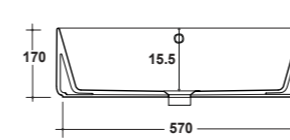

OPEN 60 OVAL WASHBASIN
OVER TOP (ONE HOLE)

Dimensioni/Dimension: 60x40xh 17 cm
Peso/Weight: 13 kg

SMASH

LAVABI - WASHBASINS

ART. SMA42QU40001

SMASH LAVABO APPAGGIO
QUADRO 40 SF BIANCO

SMASH SQUARE 40 WASHBASIN
OVER TOP