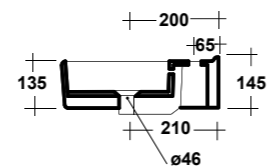

ART. SYN4350101

SYNTHESIS LAVABO APPOGGIO/
SOSPESO 50 MF BIANCO

SYNTHESIS WHITE 50 ONE-HOLE
SIT ON/ WALL HUNG WASHBASIN

Dimensioni/Dimension: 50X43X14 cm
Peso/Weight: 12,5 kg