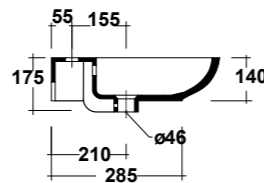

ART. CLE4375101

CLEAR LAVABO APPOGGIO/
SOSPESO 75 MF BIANCO

CLEAR WHITE 75 ONE-HOLE SIT ON/
WALL HUNG WASHBASIN

Dimensioni/Dimension: 75x45x14 cm
Peso/Weight: 18 kg