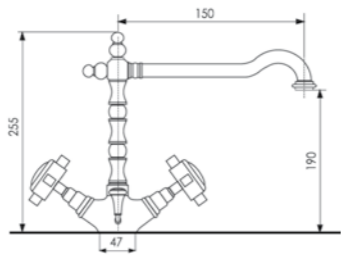

ART. S3756A

MONOBLOCCO LAVABO SALTARELLO
1"1/4 LUSSO (CON FLESSIBILE)

WASH-BASIN UNIT WITH LUXURY 1"1/4
POP-UP WASTE (WITH FLEXIBLE)