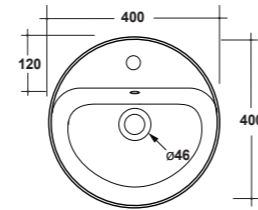

ART. OPE42TO40101

LAVABO OPEN 40 TONDO
DA APPOGGIO (MONOFORO)

OPEN 40 ROUND WASHBASIN
OVER TOP (ONE HOLE)

Dimensioni/Dimension: Ø40xh 17 cm
Peso/Weight: 11 kg