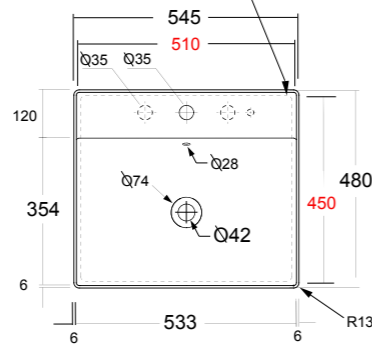

*Quote d'installazione consigliata
Advised measure for installation

TRIS

ART. LIL4242001
TRIS LAVABO APPOGGIO/INCASSO
TONDO 42 SF BIANCO

TRIS WHITE 42 ROUND SIT ON/
RECESSED WASHBASIN
Dimensioni/Dimension: Ø42x17 cm
Peso/Weight: 12 kg