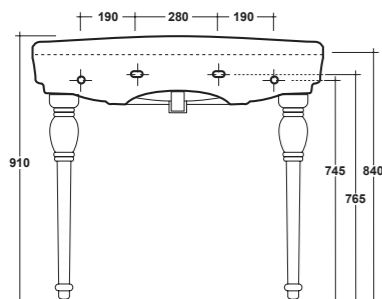

CONSOLE 100X60 CM. INSTALLATION ON PEDESTAL, TWIN CERAMIC LEGS AND FREE STANDING FURNITURE

Dimensioni/Dimension: 100x60x27 cm
Peso/Weight: 35 kg

ART. IMP4371101
MONOFORO / 1 HOLE

ART. IMP4371301
TRE FORI / 3 HOLES