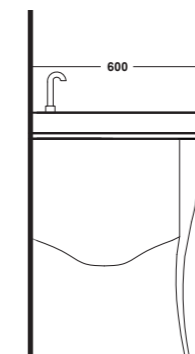

IMPERO STYLE

CLASSIC

ART. IMP4C10101
MONOFORO / 1 HOLE

ART. IMP4C10301
TRE FORI / 3 HOLES

CONSOLE 100X60 CM. INSTALLAZIONE SU COLONNA, GAMBE E MOBILE

CONSOLE 100X60 CM. INSTALLATION ON PEDESTAL, TWIN CERAMIC LEGS AND FREE STANDING FURNITURE

Dimensioni/Dimension: 100x60x27 cm
Peso/Weight: 35 kg

ART. IMP4371101
MONOFORO / 1 HOLE

ART. IMP4371301
TRE FORI / 3 HOLES

LAVABO 70X58 CM. INSTALLAZIONE SU COLONNA E MOBILE

WASH BASIN 70X58 CM. INSTALLATION ON PEDESTAL AND FREE STANDING FURNITURE

Dimensioni/Dimension: 70x58x26 cm
Peso/Weight: 22 kg

ART. IMP9CO01

COLONNA IN CERAMICA PER CONSOLE E LAVABI (ART. IMP4C10101/IMP4C10301 - IMP4371101/IMP4371301)

CERAMIC PEDESTAL FOR CONSOLE AND WASH BASIN (ART. IMP4C10101/IMP4C10301 - IMP4371101/IMP4371301)

Dimensioni/Dimension: 67x35 cm
Peso/Weight: 13 kg

ART. IMP9GA01

COPPIA GAMBE IN CERAMICA PER CONSOLE 100 CM (ART. IMP4C10101/IMP4C10301)

TWIN CERAMIC LEGS FOR CONSOLE 100 CM (ART. IMP4C10101/IMP4C10301)

Dimensioni/Dimension: H 74,5 cm
Peso/Weight: 4,5 kg

IMPERO STYLE

CLASSIC

ART. IMMO100

MOBILE PER CONSOLE 100 CM (ART. IMP4C10101/IMP4C10301)

FREE STANDING FURNITURE FOR CONSOLE 100 CM (ART. IMP4C10101/IMP4C10301)

Dimensioni/Dimension: 100x60x77 cm
Peso/Weight: 40 kg

POMELLO INCLUSO
KNOB INCLUDED
KNOB GLASS-DOOR INCLUDED

ART. IMMO70

MOBILE PER LAVABO 70 CM (ART. IMP4371101/IMP4371301)

FREE STANDING FURNITURE FOR WASH BASIN 70 CM (ART. IMP4371101/IMP4371301)

Dimensioni/Dimension: 70x58x77 cm
Peso/Weight: 28 kg

MARMO NERO
Black Marble
POMELLO INCLUSO
KNOB INCLUDED
KNOB GLASS-DOOR INCLUDED

AREA TECNICA :: TECHNICAL AREA