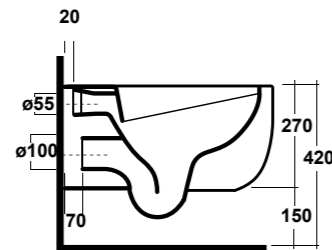

MILADY

D-SHAPE

ART. MIL130301

MILADY VASO MBL. BTW
RIMLESS BIANCO

MILADY WHITE CC PAN RIMLESS WC
Peso/Weight: 32 kg

ART. MIL71PF101

MILADY CASSETTA MBL. P.F. BIANCO

MILADY WHITE CC PAN BOTTOM
INLET CISTERN
Peso/Weight: 14 kg

Dimensioni/Dimension: 62x36x87 cm

RIMLESS

*Quote d'installazione consigliata
Advised measure for installation

ART. MIL120201

MILADY VASO SOSPESO RIMLESS
BIANCO
MILADY WHITE WALL HUNG
RIMLESS WC

Dimensioni/Dimension: 52X36x27 cm
Peso/Weight: 22 kg

RIMLESS

*Quote d'installazione consigliata
Advised measure for installation

ART. MIL220101

MILADY BIDET SOSPESO MF BIANCO

MILADY WHITE ONE-HOLE
WALL HUNG BIDET

Dimensioni/Dimension: 52X36x27 cm
Peso/Weight: 18 kg

*Quote d'installazione consigliata
Advised measure for installation

ART. C6CL01

COPRIWATER TERMOINDURENTE

UREA SEAT COVER

Peso/Weight: 3 kg

TAKE OFF

ART. C4CN01

COPRIWATER TERMOINDURENTE
CON CHIUSURA RALLENTATA

UREA SOFT CLOSE SYSTEM
SEAT COVER

Peso/Weight: 3kg

TAKE OFF

ART. C5CN01

COPRIWATER SLIM TERMOINDURENTE
CON CHIUSURA RALLENTATA

SLIM UREA SOFT CLOSE
SYSTEM SEAT COVER

Peso/Weight: 3kg

TAKE OFF