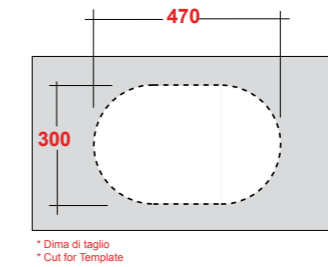

*Quote d'installazione consigliata
Advised measure for installation

ART. LIL4446001

SOTTOPIANO LAVABO TONDO 46 SF
BIANCO

WHITE 46 ROUND UNDER TOP
WASHBASIN

Dimensioni/Dimension: Ø46x21 cm
Peso/Weight: 6,5 kg