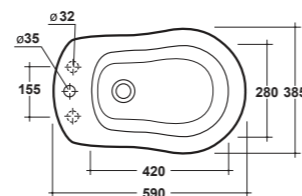

ART. IMP210101

MONOFORO / 1 HOLE

ART. IMP210301

TRE FORI / 3 HOLES

BIDET A TERRA BIANCO

WHITE BIDET

Dimensioni/Dimension: 59x37x40 cm
Peso/Weight: 18 kg