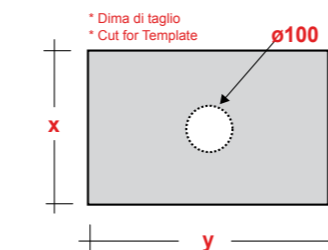

ART. PAD4B60001

PADDLE LAVABO APPOGGIO 62X42
SF BIANCO

PADDLE WHITE 62X42
SIT ON WASHBASIN

Dimensioni/Dimension: 62x42x13 cm
Peso/Weight: 13 kg