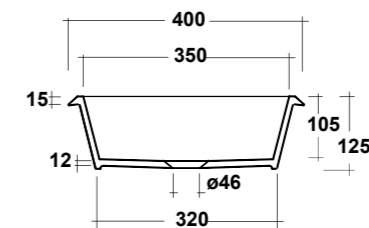

VYNIL

ART. VYN4640001
VYNIL LAVABO INCASSO
TONDO 40 SF BIANCO

VYNIL RECESSED BASIN WITH CERAMIC
WASTE AND DECORATION
Dimensioni/Dimension: Ø40x12,5 cm
Peso/Weight: 6,5 kg