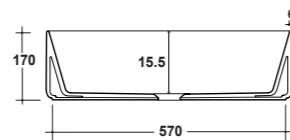

Dimensioni/Dimension: Ø40xh 17 cm
Peso/Weight: 9 kg

ART. OPE42OV60001

LAVABO OPEN 60 OVALE
DA APPOGGIO

OPEN 60 OVAL
WASHBASIN OVER TOP

Dimensioni/Dimension: 60x40xh 17 cm
Peso/Weight: 14 kg

ART. OPE42TO40101