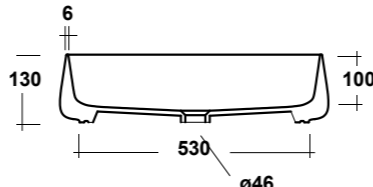

ART. PAD4B60001

PADDLE LAVABO APPOGGIO 62X42
SF BIANCO

PADDLE WHITE 62X42
SIT ON WASHBASIN

Dimensioni/Dimension: 62x42x13 cm
Peso/Weight: 13 kg