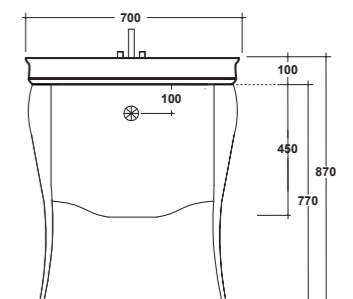

AREA TECNICA :: TECHNICAL AREA