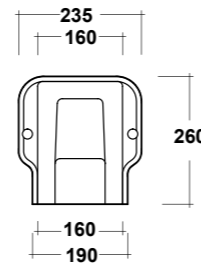

ART. CLE9SCO01

CLEAR/SYNTHESIS
SEMICOLONNIA BIANCO

CLEAR/SYNTHESIS SEMI PEDESTAL
FOR WASHBASIN

Dimensioni/Dimension: 35,5h cm
Peso/Weight: 8 kg