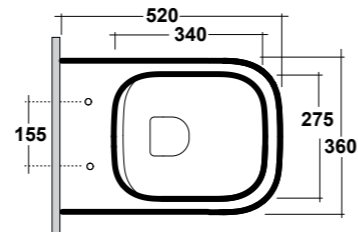

SYNTHESIS ECO

SOFT SQUARE SHAPE

ART. SYN1202R01

SYNTHESIS ECO VASO SOSPESO
RIMLESS BIANCO

SYNTHESIS ECO WHITE WALL HUNG
RIMLESS WC

Dimensioni/Dimension: 52x36x28 cm
Peso/Weight: 18,5 kg

RIMLESS

*Quote d'installazione consigliata
Advised measure for installation

ART. SYN2201N01

SYNTHESIS ECO BIDET SOSPESO
MF BIANCO

SYNTHESIS ECO WHITE ONE HOLE
BIDET WALL HUNG

Dimensioni/Dimension: 52x36x28 cm
Peso/Weight: 20,5 kg

*Quote d'installazione consigliata
Advised measure for installation

ART. SYN1103R01

SYNTHESIS ECO VASO BTW
RIMLESS BIANCO

SYNTHESIS ECO WHITE BTW
RIMLESS WC

Dimensioni/Dimension: 52x36x42 cm
Peso/Weight: 23,5 kg

RIMLESS

RACCORDI REGOLABILI
ADJUSTABLE ELBOW PIPE

RASCTD*: 10/14 cm
RASB*: 15/17 cm
RAR1*: 18/20 cm
RASP**: 30 cm

*Quote d'installazione consigliata
Advised measure for installation

ART. SYN2301N01

SYNTHESIS ECO BIDET BTW
SOSPESO MF BIANCO

SYNTHESIS ECO WHITE ONE HOLE
BIDET BTW

Dimensioni/Dimension: 52x36x42 cm
Peso/Weight: 22,5 kg

*Quote d'installazione consigliata
Advised measure for installation

SYNTHESIS ECO

SOFT SQUARE SHAPE

ART. SYN1303R01

SYNTHESIS ECO VASO MBL BTW
RIMLESS BIANCO

SYNTHESIS ECO WHITE CLOSET
COUPLED BTW RIMLESS WC
Peso/Weight: 29 kg

ART. SYN71PF101

SYNTHESIS CASSETTA MBL. P.F. BIANCO

SYNTHESIS WHITE CC PAN
BOTTOM INLET CISTERN
Peso/Weight: 13 kg

Dimensioni/Dimension: 63x36x87 cm

RIMLESS

SCARICO
TRASLATO
= FLOOR DRAIN
ADJUSTABLE