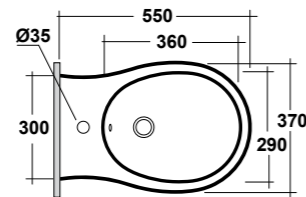

ART. FOR2201N01

FORMOSA 2.0 BIDET SOSPESO
MF BIANCO

FORMOSA 2.0 WHITE BIDET
BTW ONE HOLE

Dimensioni/Dimension: 55x37x29 cm
Peso/Weight: 18,5 Kg

*Quote d'installazione consigliata
Advised measure for installation