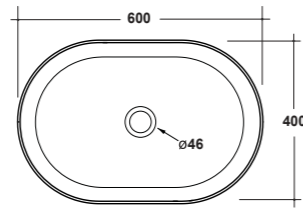

Dimensioni/Dimension: Ø40xh 17 cm
Peso/Weight: 9 kg

ART. OPE42OV60001

LAVABO OPEN 60 OVALE
DA APPOGGIO

OPEN 60 OVAL
WASHBASIN OVER TOP

Dimensioni/Dimension: 60x40xh 17 cm
Peso/Weight: 14 kg

ART. OPE42TO40101