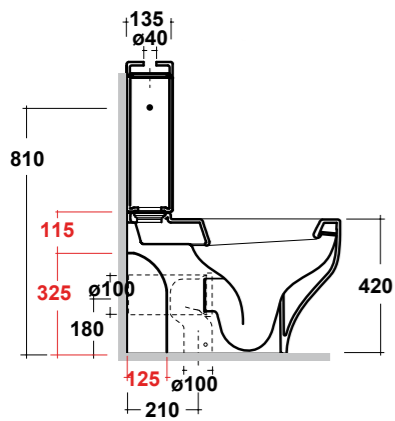

Art. CLE1303OB01

CLEAR VASO MBL BTW
OPEN BACK BIANCO

OPEN BACK CLEAR WHITE CC
PAN RIGHT
TAP HOLE CISTERN
Peso/Weight: 13 kg

Dimensioni/Dimension: 63x36xh90 cm

*Quote d'installazione consigliata
Advised measure for installation