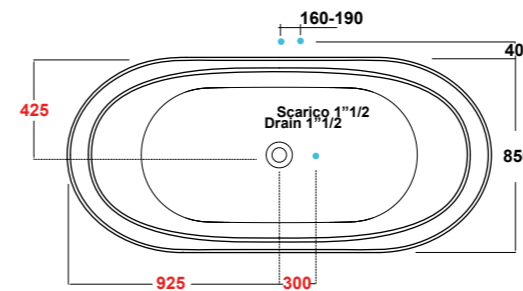

ART. VAFORBA01

VASCA IN RESINA CM 185
COMPLETA DI PILETTA DI SCARICO SENZA
CURVA DI RACCORDO

RESINE BATH TUB CM 185
INCLUDED WASTE WITHOUT CONNECTOR

Peso/Weight: 65 kg