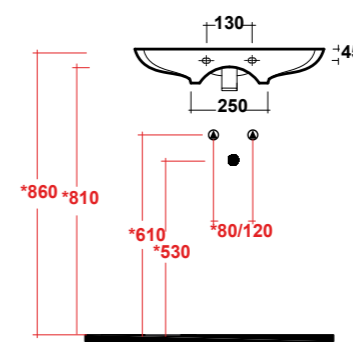

ART. CLE4345101

CLEAR LAVABO APPOGGIO/
SOSPESO 45 MF BIANCO

CLEAR WHITE 45 ONE-HOLE SIT ON/
WALL HUNG WASHBASIN

Dimensioni/Dimension: 45x35x14 cm
Peso/Weight: 9 kg