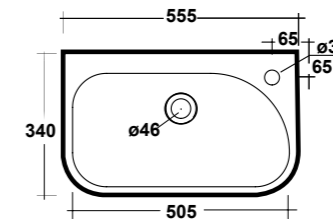

Dimensioni/Dimension: 55,5X34X14,5 cm
Peso/Weight: 10 kg

SYNTHESIS ECO

SOFT SQUARE SHAPE

ART. SYN1202R01

SYNTHESIS ECO VASO SOSPESO
RIMLESS BIANCO

SYNTHESIS ECO WHITE WALL HUNG
RIMLESS WC

Dimensioni/Dimension: 52x36x28 cm
Peso/Weight: 18,5 kg