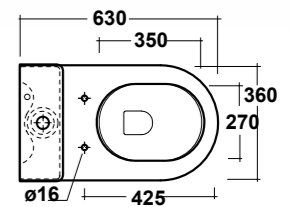

CLEAR VASO MBL BTW BIANCO

CLEAR WHITE CC PAN WC
Peso/Weight: 29 kg

ART. CLE71PF101

CLEAR CASSETTA MBL. P.F.
CLEAR BIANCO

CLEAR WHITE CC PAN RIGHT TAP HOLE CISTERN
Peso/Weight: 13 kg

Dimensioni/Dimension: 63x36x90 cm