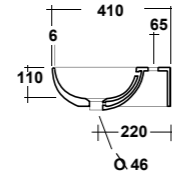

*Quote d'installazione consigliata
Advised measure for installation

ART. MIL4355101

MILADY LAVABO APPOGGIO/SOSPESO
55 MF BIANCO

MILADY WHITE 55 ONE-HOLE SIT ON/
WALL HUNG WASHBASIN

Dimensioni/Dimension: 55X41x13,5 cm
Peso/Weight: 14 kg