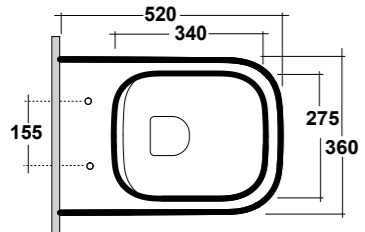

SYNTHESIS ECO

SOFT SQUARE SHAPE

ART. SYN1202R01

SYNTHESIS ECO VASO SOSPESO
RIMLESS BIANCO

SYNTHESIS ECO WHITE WALL HUNG
RIMLESS WC

Dimensioni/Dimension: 52x36x28 cm
Peso/Weight: 18,5 kg

RIMLESS

*Quote d'installazione consigliata
Advised measure for installation

ART. SYN2201N01

SYNTHESIS ECO BIDET SOSPESO
MF BIANCO

SYNTHESIS ECO WHITE ONE HOLE
BIDET WALL HUNG

Dimensioni/Dimension: 52x36x28 cm
Peso/Weight: 20,5 kg

*Quote d'installazione consigliata
Advised measure for installation

ART. SYN1103R01

SYNTHESIS ECO VASO BTW
RIMLESS BIANCO

SYNTHESIS ECO WHITE BTW
RIMLESS WC

Dimensioni/Dimension: 52x36x42 cm
Peso/Weight: 23,5 kg

RIMLESS

RACCORDI REGOLABILI
ADJUSTABLE ELBOW PIPE

RASCTD*: 10/14 cm
RASB*: 15/17 cm
RAR1*: 18/20 cm
RASP**: 30 cm

*Quote d'installazione consigliata
Advised measure for installation

ART. SYN2301N01

SYNTHESIS ECO BIDET BTW
SOSPESO MF BIANCO

SYNTHESIS ECO WHITE ONE HOLE
BIDET BTW

Dimensioni/Dimension: 52x36x42 cm
Peso/Weight: 22,5 kg

*Quote d'installazione consigliata
Advised measure for installation

SYNTHESIS ECO

SOFT SQUARE SHAPE

ART. SYN1303R01

SYNTHESIS ECO VASO MBL BTW
RIMLESS BIANCO

SYNTHESIS ECO WHITE CLOSET
COUPLED BTW RIMLESS WC
Peso/Weight: 29 kg

ART. SYN71PF101

SYNTHESIS CASSETTA MBL. P.F. BIANCO

SYNTHESIS WHITE CC PAN
BOTTOM INLET CISTERN
Peso/Weight: 13 kg

Dimensioni/Dimension: 63x36x87 cm

RIMLESS

SCARICO
TRASLATO
= FLOOR DRAIN
ADJUSTABLE