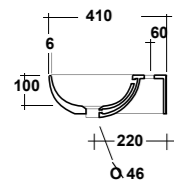

MILADY

D-SHAPE

ART. MIL4390101

MILADY LAVABO APPOGGIO/SOSPESO
90 MF BIANCO

MILADY WHITE 90 ONE-HOLE SIT ON/
WALL HUNG WASHBASIN

Dimensioni/Dimension: 90X41x13,5 cm
Peso/Weight: 24 kg

*Quote d'installazione consigliata
Advised measure for installation

ART. MIL4370101

MILADY LAVABO APPOGGIO/SOSPESO
70 MF BIANCO

MILADY WHITE 70 ONE-HOLE SIT ON/
WALL HUNG WASHBASIN

Dimensioni/Dimension: 70X41x13,5 cm
Peso/Weight: 17,5 kg