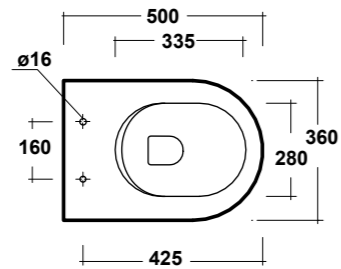

*Quote d'installazione consigliata
Advised measure for installation

ART. CLE220101

CLEAR BIDET SOSPESO MF BIANCO

CLEAR WHITE ONE-HOLE WALL HUNG BIDET

Dimensioni/Dimension: 50x36x30 cm
Peso/Weight: 18 kg