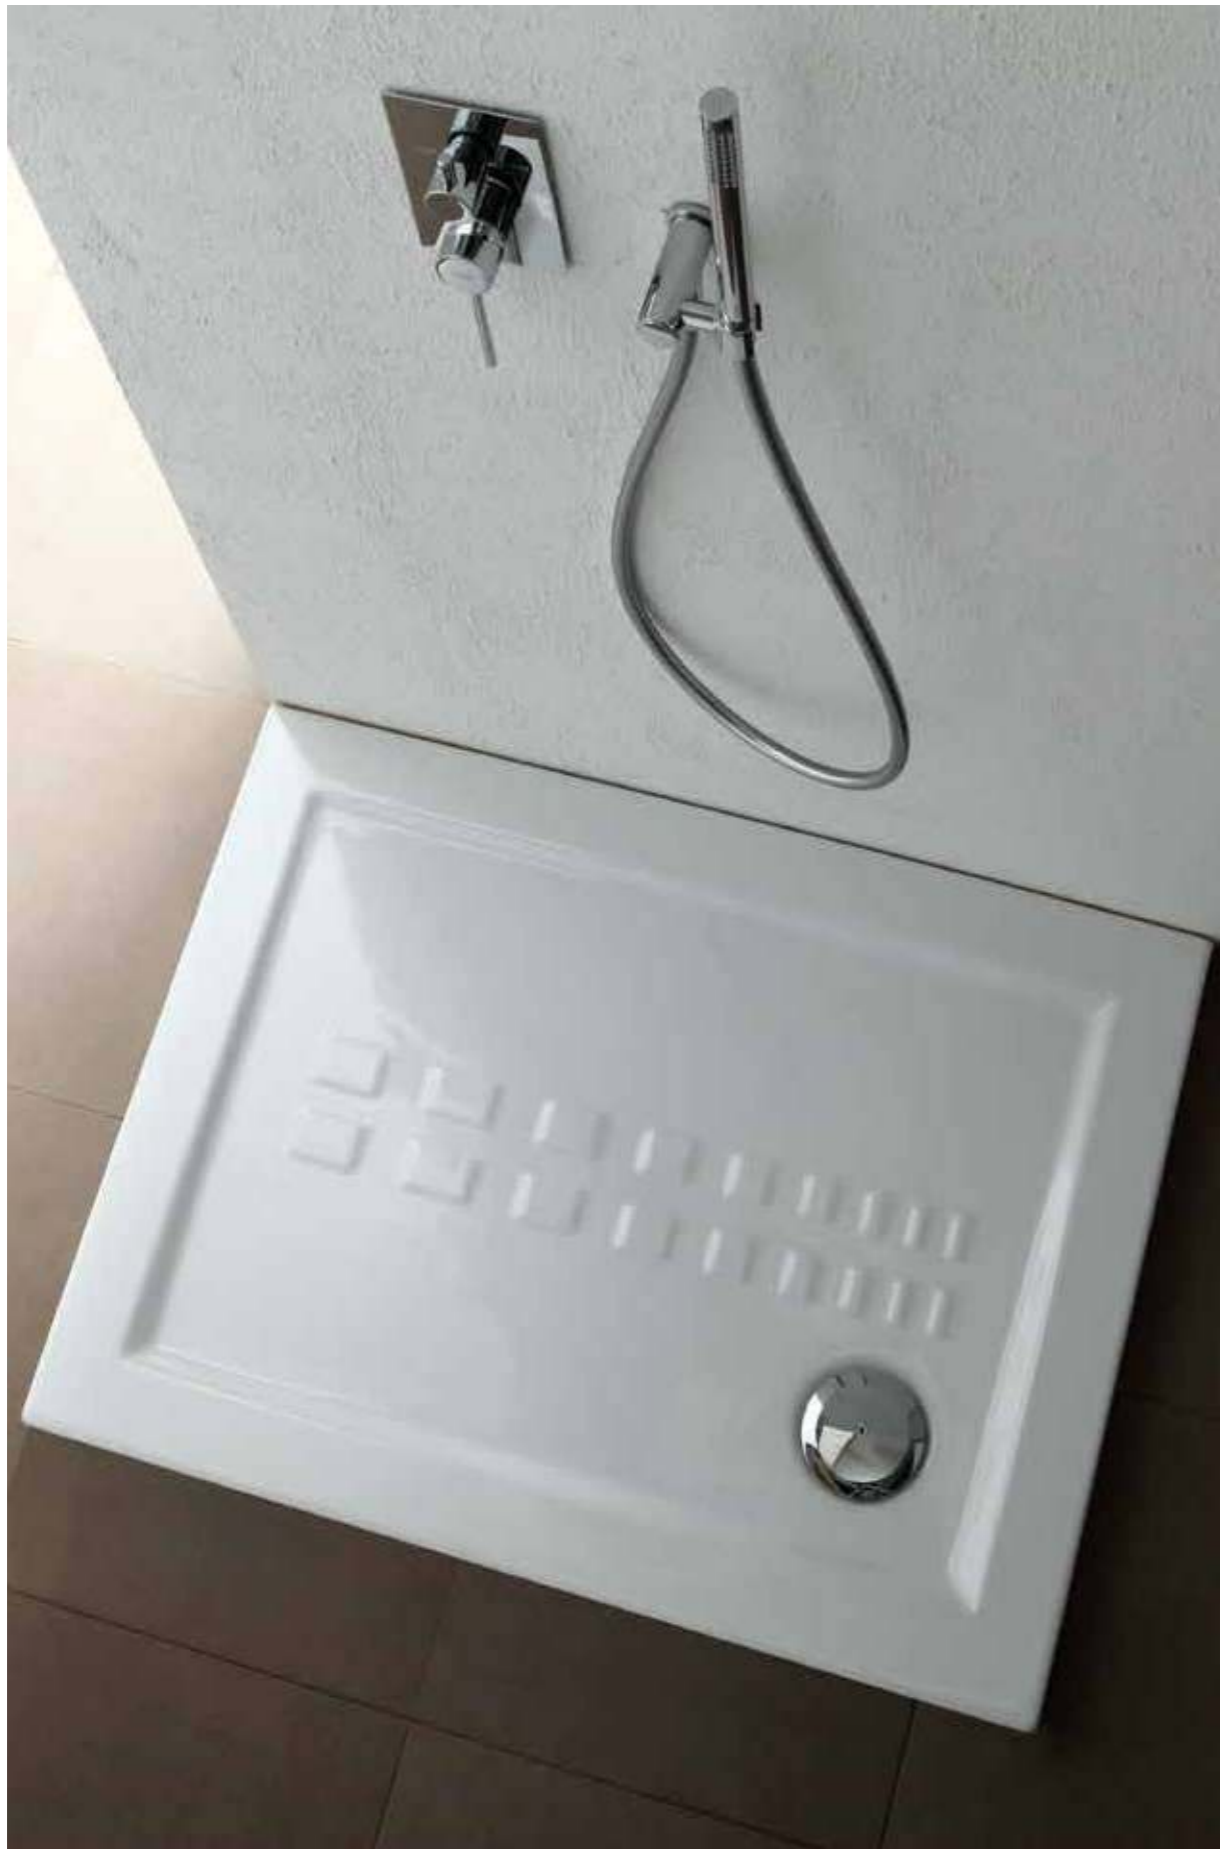

Shower tray H 5,5 cm is a ceramic item well suitable for all the bathroom. Highly appreciated for its uncommon design, with excellent craftsmanship with the anti-slip system in the middle.

PIATTI DOCCIA IBIS