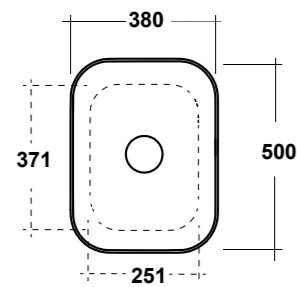

TREND

LAVABI - WASHBASINS

TREND

LAVABI - WASHBASINS

AREA TECNICA :: TECHNICAL AREA

ART. TRE42RE5001

TREND LAVABO APPOGGIO
RETTANGOLARE 50X38 SF BIANCO

TREND WHITE 50X38 RECTANGULAR
SIT ON WASHBASIN

Dimensioni/Dimension: 50x38x14 cm
Peso/Weight: 10,5 kg

*Quote d'installazione consigliata
Advised measure for installation

ART. TRE42TO42101

TREND LAVABO APPOGGIO
TONDO 42 MF BIANCO

TREND WHITE 42 ONE-HOLE
ROUND SIT ON WASHBASIN

Dimensioni/Dimension: 42x42x14 cm
Peso/Weight: 9 kg