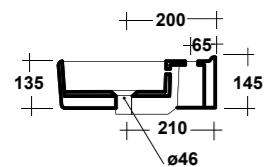

SYNTHESIS ECO

SOFT SQUARE SHAPE

ART. SYN4370101

SYNTHESIS LAVABO APPOGGIO/
SOSPESO 70 MF BIANCO

SYNTHESIS WHITE 70 ONE-HOLE
SIT ON/ WALL HUNG WASHBASIN

Dimensioni/Dimension: 70X43X14,5 cm
Peso/Weight: 16,5 kg