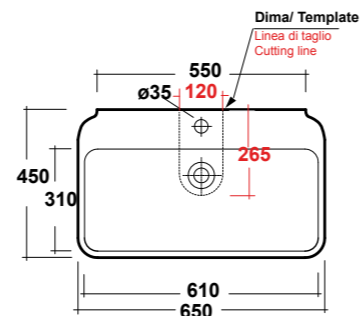

ART. CLE4365101

CLEAR LAVABO APPOGGIO/
SOSPESO 65 MF BIANCO

CLEAR WHITE 65 ONE-HOLE SIT ON/
WALL HUNG WASHBASIN

Dimensioni/Dimension: 65x45x14 cm
Peso/Weight: 18 kg