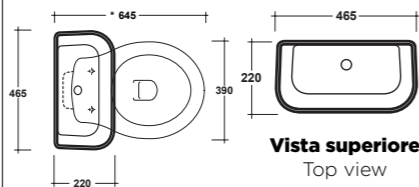

IMPERO STYLE CLASSIC

IMPERO STYLE CLASSIC

ART. IMP110101

VASO SCARICO A TERRA S

WC BOWL S/FLOOR TRAP
Peso/Weight: 19 kg

ART. IMP110201

VASO SCARICO A PARETE P

WC BOWL P/WALL TRAP
Peso/Weight: 19 kg

Dimensioni/Dimension: 57x39x40 cm

*Quote d'installazione consigliata
Advised measure for installation

ART. IMP74PL101

CASSETTA ALTA CON COPERCHIO

HIGH LEVEL CISTERN WITH COVER
Dimensioni/Dimension: 46,5x22x26 cm
Peso/Weight: 14 kg

ART. BCTU

MECCANISMO PER CASSETTA ALTA CON TUBO E CATENELLA

MECHANISM FOR HIGH LEVEL CISTERN WITH PIPE AND CHAIN

- CR CROMO CHROME
- OR ORO GOLD
- BR BRONZO BRONZE

*Quote d'installazione consigliata
Advised measure for installation

ART. IMP210101

MONOFORO / 1 HOLE

ART. IMP210301

TRE FORI / 3 HOLES

BIDET A TERRA BIANCO

WHITE BIDET

Dimensioni/Dimension: 59x37x40 cm
Peso/Weight: 18 kg

*Quote d'installazione consigliata
Advised measure for installation

ART. IMP1103R01

VASO BACK TO WALL (DA INTEGRARE CON CASSETTA DI SCARICO)

BTW WC S/P TRAP (TO COMPLETE WITH FLUSHING CISTERN)

Dimensioni/Dimension: 55x39x42,5 cm
Peso/Weight: 25 kg

RIMLESS

RACCORDI REGOLABILI
ADJUSTABLE ELBOW PIPE

RASCTD*: 8/12 cm
RASB*: 12/15 cm
RAR*: 16/18 cm
RASP*: 30 cm

SCARICO TRASLATO
FLOOR DRAIN
ADJUSTABLE

*Quote d'installazione consigliata
Advised measure for installation

ART. IMP230101

BIDET BTW MONOFORO BIANCO

WHITE ONE HOLE BIDET BTW

Dimensioni/Dimension: 55x39x42,5 cm
Peso/Weight: 22 kg

*Quote d'installazione consigliata
Advised measure for installation

ART. IMP130301

VASO MONOBLOCCO S/P

CLOSE COUPLED WC S/P TRAP
Peso/Weight: 36 kg

ART. IMP71PF201

CASSETTA MONOBLOCCO + MECCANISMO DOPPIO FLUSSO INCLUSO

CISTERN FOR MONOBLOCK + DUAL FLUSH MECHANISM INCLUDED
Peso/Weight: 14 kg

Dimensioni/Dimension: 66x39x90 cm