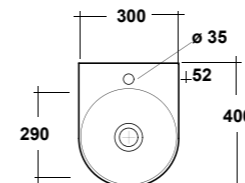

Dimensioni/Dimension: 40X30x13,5 cm
Peso/Weight: 10 kg

***Quote d'installazione consigliata**
Advised measure for installation

MILADY

D-SHAPE

ART. MIL110301

MILADY VASO BTW RIMLESS BIANCO

MILADY WHITE BTW RIMLESS WC