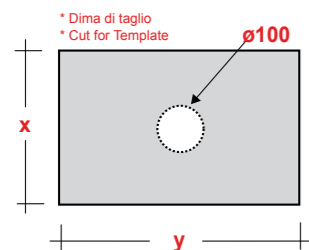

PADDLE

LAVABI - WASHBASINS

ART. PAD4B42001

PADDLE LAVABO APPOGGIO 45X45
SF BIANCO

PADDLE WHITE 45X45
SIT ON WASHBASIN

Dimensioni/Dimension: 45X45X15 cm
Peso/Weight: 9 kg