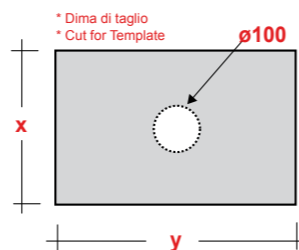

ART. TRE42OV50101

TREND LAVABO APPOGGIO
OVALE 50X42 MF BIANCO

TREND WHITE 50X42 ONE-HOLE
OVAL SIT ON WASHBASIN

Dimensioni/Dimension: 50x42x14 cm
Peso/Weight: 11 kg