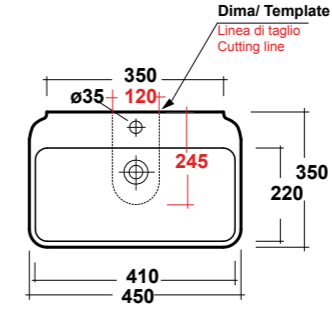

ART. CLE4345101

CLEAR LAVABO APPOGGIO/
SOSPESO 45 MF BIANCO

CLEAR WHITE 45 ONE-HOLE SIT ON/
WALL HUNG WASHBASIN

Dimensioni/Dimension: 45x35x14 cm
Peso/Weight: 9 kg