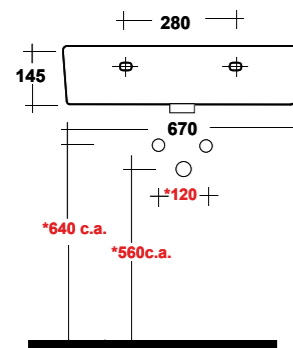

SYNTHESIS ECO

SOFT SQUARE SHAPE

ART. SYN4370101

SYNTHESIS LAVABO APPOGGIO/
SOSPESO 70 MF BIANCO

SYNTHESIS WHITE 70 ONE-HOLE
SIT ON/ WALL HUNG WASHBASIN

Dimensioni/Dimension: 70X43X14,5 cm
Peso/Weight: 16,5 kg