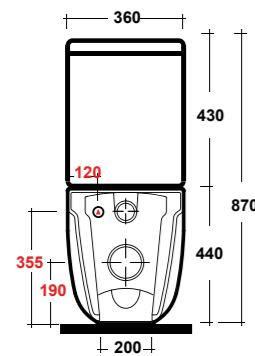

*Quote d'installazione consigliata
Advised measure for installation

ART. MIL120201

MILADY VASO SOSPESO RIMLESS
BIANCO
MILADY WHITE WALL HUNG
RIMLESS WC

Dimensioni/Dimension: 52X36x27 cm
Peso/Weight: 22 kg