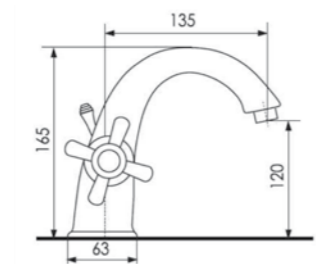

ART. S3761A

MONOBLOCCO LAVABO SALTARELLO
1"1/4 LUSSO (CON FLESSIBILE)

WASH-BASIN UNIT WITH LUXURY 1"1/4
POP-UP WASTE (WITH FLEXIBLE).