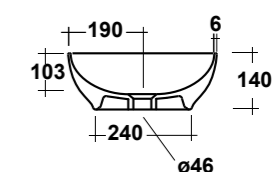

ART. TRE42OV50001

LAVABO APPOGGIO OVALE 50X38
SF BIANCO

TREND WHITE 50X38 OVAL
SIT ON WASHBASIN

Dimensioni/Dimension: 50x38x14 cm
Peso/Weight: 9 kg