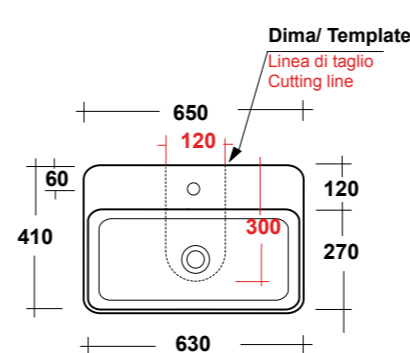

ART. TRA4265101

TRATTO LAVABO APPOGGIO 65 MF BIANCO

TRATTO WHITE 65 ONE-HOLE SIT ON WASHBASIN

Dimensioni/Dimension: 65x41x14 cm

Smaltato sui 4 lati
Glazed on 4 sides

*Quote d'installazione consigliata
Advised measure for installation