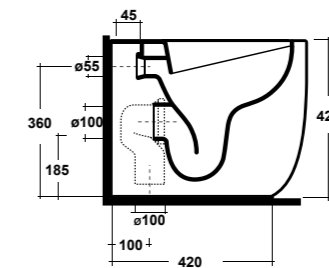

MILADY

D-SHAPE

ART. MIL110301

MILADY VASO BTW RIMLESS BIANCO

MILADY WHITE BTW RIMLESS WC

Dimensioni/Dimension: 52X36x42 cm
Peso/Weight: 23,5 kg

RIMLESS

*Quote d'installazione consigliata
Advised measure for installation

ART. MIL230101

MILADY BIDET BTW MF BIANCO

ONE-HOLE BTW BIDET
+ FIXING KIT INCLUDED

Dimensioni/Dimension: 52X36x42 cm
Peso/Weight: 25 kg