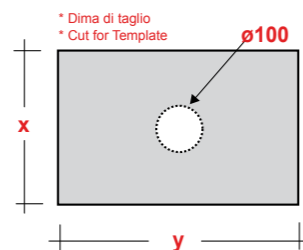

ART. TRE42TO42101

TREND LAVABO APPOGGIO
TONDO 42 MF BIANCO

TREND WHITE 42 ONE-HOLE
ROUND SIT ON WASHBASIN

Dimensioni/Dimension: 42x42x14 cm
Peso/Weight: 9 kg