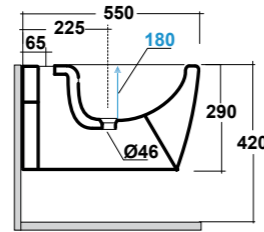

ART. FOR2201N01

FORMOSA 2.0 BIDET SOSPESO
MF BIANCO

FORMOSA 2.0 WHITE BIDET
BTW ONE HOLE

Dimensioni/Dimension: 55x37x29 cm
Peso/Weight: 18,5 Kg

*Quote d'installazione consigliata
Advised measure for installation