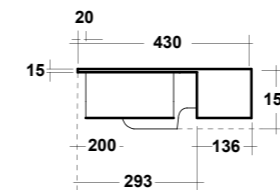

ART. SYN4556101

SYNTHESIS LAVABO SEMINCASSO
56 MF BIANCO

SYNTHESIS WHITE 56 ONE-HOLE
SEMIRECESSED WASHBASIN

Dimensioni/Dimension: 56X43X15 cm
Peso/Weight: 11 kg