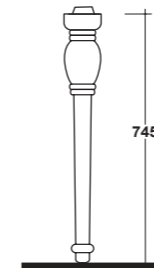

TWIN CERAMIC LEGS FOR CONSOLE 100 CM (ART. IMP4C10101/IMP4C10301)

Dimensioni/Dimension: H 74,5 cm
Peso/Weight: 4,5 kg

IMPERO STYLE

CLASSIC

ART. IMMO100

MOBILE PER CONSOLE 100 CM (ART. IMP4C10101/IMP4C10301)