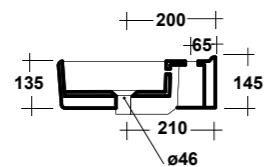

ART. SYN4360101

SYNTHESIS LAVABO APPOGGIO/
SOSPESO 60 MF BIANCO

SYNTHESIS WHITE 60 ONE-HOLE
SIT ON/ WALL HUNG WASHBASIN

Dimensioni/Dimension: 60X43X14 cm
Peso/Weight: 14,5 kg