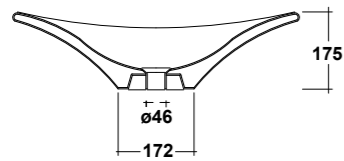

FORMOSA 2.0

D-SHAPE

ART. FOR4265001

FORMOSA LAVABO APPOGGIO
RETTANGOLARE 65 SF BIANCO

FORMOSA WHITE 65 SIT ON WASHBASIN

Dimensioni/Dimension: 65x45 cm
Peso/Weight: 14,5 Kg