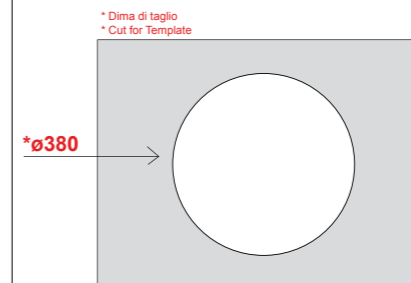

VYNIL

ART. VYN4640001
VYNIL LAVABO INCASSO
TONDO 40 SF BIANCO

VYNIL RECESSED BASIN WITH CERAMIC
WASTE AND DECORATION
Dimensioni/Dimension: Ø40x12,5 cm
Peso/Weight: 6,5 kg

***Quote d'installazione consigliata**
Advised measure for installation