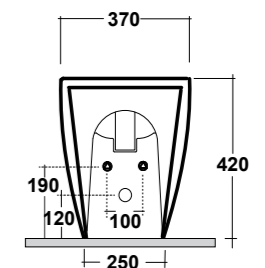

*Quote d'installazione consigliata
Advised measure for installation