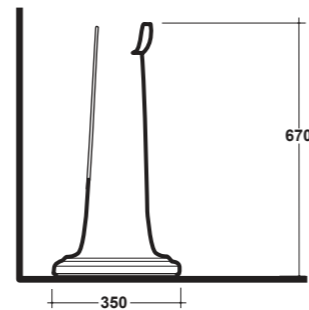

ART. IMP9CO01

COLONNA IN CERAMICA PER CONSOLE E LAVABI (ART. IMP4C10101/IMP4C10301 - IMP4371101/IMP4371301)

CERAMIC PEDESTAL FOR CONSOLE AND WASH BASIN (ART. IMP4C10101/IMP4C10301 - IMP4371101/IMP4371301)

Dimensioni/Dimension: 67x35 cm
Peso/Weight: 13 kg