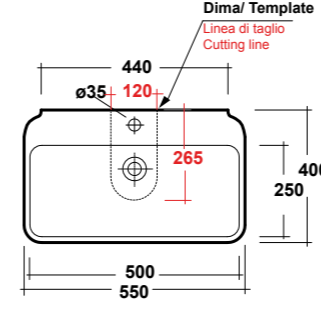

ART. CLE4355101

CLEAR LAVABO APPOGGIO/
SOSPESO 55 MF BIANCO

CLEAR WHITE 55 ONE-HOLE SIT ON/
WALL HUNG WASHBASIN

Dimensioni/Dimension: 55x40x14 cm
Peso/Weight: 13 kg