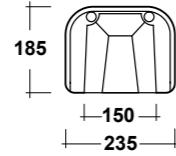

CLEAR

D-SHAPE

ART. CLE71OB01

CLEAR CASSETTA MBL.
OPEN BACK P.F. BIANCO

OPEN BACK CLEAR WHITE CC PAN WC
Peso/Weight: 29 kg

Art. CLE1303OB01

CLEAR VASO MBL BTW
OPEN BACK BIANCO

OPEN BACK CLEAR WHITE CC
PAN RIGHT
TAP HOLE CISTERN
Peso/Weight: 13 kg

Dimensioni/Dimension: 63x36xh90 cm

*Quote d'installazione consigliata
Advised measure for installation

ART. CLE9CO01

CLEAR/SYNTHESIS
COLONNA BIANCO

CLEAR/SYNTHESIS
PEDESTAL FOR WASHBASIN

Dimensioni/Dimension: 72h cm
Peso/Weight: 11 kg

ART. CLE9SCO01

CLEAR/SYNTHESIS
SEMICOLONNIA BIANCO

CLEAR/SYNTHESIS SEMI PEDESTAL
FOR WASHBASIN

Dimensioni/Dimension: 35,5h cm
Peso/Weight: 8 kg

ART. C6CL01

COPRIVASO IN TERMOINDURENTE

UREA SEAT COVER

Peso/Weight: 2,9 kg

ART. C4CN01

COPRIWATER TERMOINDURENTE
CON CHIUSURA RALLENTATA

UREA SOFT CLOSE SYSTEM
SEAT COVER

Peso/Weight: 3kg

TAKE↑↓OFF

ART. C5CN01
COPRIWATER SLIM TERMOINDURENTE
CON CHIUSURA RALLENTATA

SLIM UREA SOFT CLOSE
SYSTEM SEAT COVER

TAKE↑↓OFF

CLEAR

D-SHAPE

ART. ZPEN45

PENSILE SOSPESO + KIT FISSAGGIO

WALL HUNG CABINET + FIXING KIT

Dimensioni/Dimension: 45x20x150 cm
Peso/Weight: 13 kg

Vista superiore
Top view

Prospetto laterale
Lateral view

Prospetto frontale
Front view

ART. ZPEN30

PENSILE SOSPESO + KIT FISSAGGIO

WALL HUNG CABINET + FIXING KIT

Dimensioni/Dimension: 30x20x150 cm
Peso/Weight: 12 kg

Vista superiore
Top view

Prospetto laterale
Lateral view

Prospetto frontale
Front view