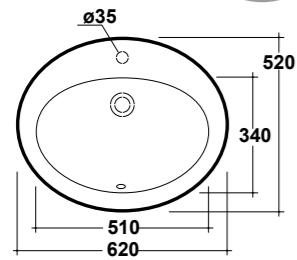

STANDARD

ART. LIL4662101

STANDARD LAVABO INCASSO
62X52 MF BIANCO

STANDARD WHITE 62X52 ONE-HOLE
RECESSED WASHBASIN

Dimensioni/Dimension: 62x52x20 cm
Peso/Weight: 13 kg

3 FORI
A RICHIESTA
THREE HOLES
ON REQUEST

*Quote d'installazione consigliata
Advised measure for installation

SYDNEY

ART. LIL4450001

SOTTOPIANO LAVABO
RETTANGOLARE 50 SF BIANCO

WHITE 50 RECTANGULAR
UNDER TOP WASHBASIN

Dimensioni/Dimension: 50x38 cm
Peso/Weight: 9 kg

*Quote d'installazione consigliata
Advised measure for installation

SOTTOPIANO

ART. LIL4457001

SOTTOPIANO LAVABO OVALE
59X45 SF BIANCO

WHITE 59X45 OVAL UNDER
TOP/RECESSED WASHBASIN

Dimensioni/Dimension: 59x44,5x20 cm
Peso/Weight: 13 kg

*Quote d'installazione consigliata
Advised measure for installation

SOTTOPIANO SOTTOPIANO SOTTOPIANO

ART. LIL4456001

SOTTOPIANO LAVABO RETTANGOLARE
56X37 SF BIANCO

WHITE 56X37 RECTANGULAR
UNDER TOP WASHBASIN

Dimensioni/Dimension: 56x37x20 cm
Peso/Weight: 9 kg

*Quote d'installazione consigliata
Advised measure for installation

ART. LIL4455001

SOTTOPIANO LAVABO OVALE
55X38 SF BIANCO

WHITE 55X38 OVAL UNDER
TOP WASHBASIN

Dimensioni/Dimension: 55x38x18,5 cm
Peso/Weight: 7 kg

*Quote d'installazione consigliata
Advised measure for installation

ART. LIL4446001

SOTTOPIANO LAVABO TONDO 46 SF
BIANCO

WHITE 46 ROUND UNDER TOP
WASHBASIN

Dimensioni/Dimension: Ø46x21 cm
Peso/Weight: 6,5 kg

*Quote d'installazione consigliata
Advised measure for installation