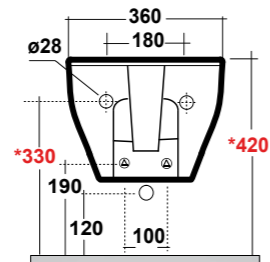

ART. SYN2201N01

SYNTHESIS ECO BIDET SOSPESO
MF BIANCO

SYNTHESIS ECO WHITE ONE HOLE
BIDET WALL HUNG

Dimensioni/Dimension: 52x36x28 cm
Peso/Weight: 20,5 kg