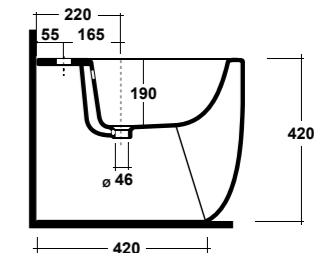

*Quote d'installazione consigliata
Advised measure for installation