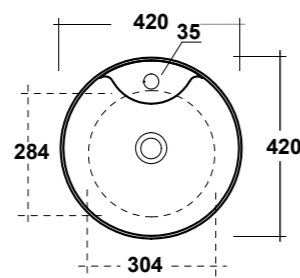

Dimensioni/Dimension: 42x42x14 cm
Peso/Weight: 9 kg

***Quote d'installazione consigliata**
Advised measure for installation

ART. TRE42OV50101

TREND LAVABO APPOGGIO
OVALE 50X42 MF BIANCO

TREND WHITE 50X42 ONE-HOLE
OVAL SIT ON WASHBASIN