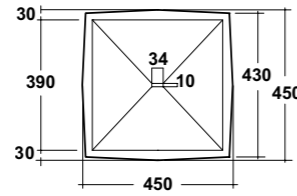

*Quote d'installazione consigliata
Advised measure for installation

FORMOSA

ART. FOR4265001
FORMOSA LAVABO APPOGGIO
RETTANGOLARE 65 SF BIANCO

FORMOSA WHITE 65 SIT ON WASHBASIN

Dimensioni/Dimension: 65x45 cm
Peso/Weight: 14,5 Kg