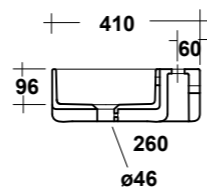

ART. TRA4165101

TRATTO LAVABO SOSPESO 65 MF BIANCO

TRATTO WHITE 65 ONE-HOLE WALL HUNG WASHBASIN

Dimensioni/Dimension: 65x41x14 cm

*Quote d'installazione consigliata
Advised measure for installation