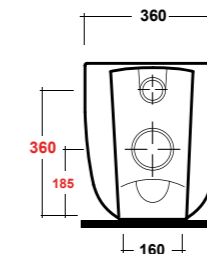

MILADY

D-SHAPE

ART. MIL110301

MILADY VASO BTW RIMLESS BIANCO

MILADY WHITE BTW RIMLESS WC

Dimensioni/Dimension: 52X36x42 cm
Peso/Weight: 23,5 kg

RIMLESS

*Quote d'installazione consigliata
Advised measure for installation

ART. MIL230101

MILADY BIDET BTW MF BIANCO

ONE-HOLE BTW BIDET
+ FIXING KIT INCLUDED

Dimensioni/Dimension: 52X36x42 cm
Peso/Weight: 25 kg