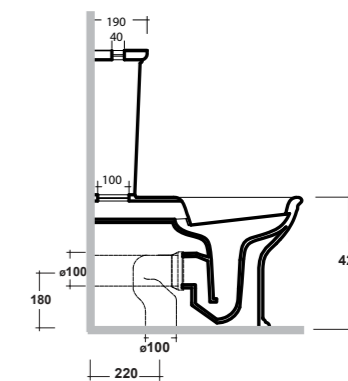

*Quote d'installazione consigliata
Advised measure for installation