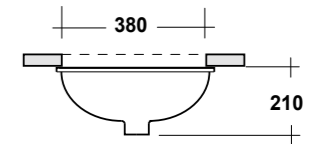

*Quote d'installazione consigliata
Advised measure for installation