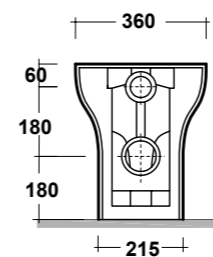

ART. CLE110301

CLEAR VASO BTW BIANCO

CLEAR WHITE CC PAN WC

Dimensioni/Dimension: 50x36x42 cm
Peso/Weight: 24 kg