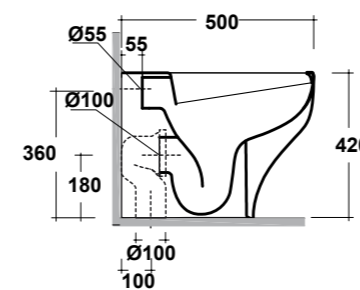

ART. CLE110301

CLEAR VASO BTW BIANCO

CLEAR WHITE CC PAN WC

Dimensioni/Dimension: 50x36x42 cm
Peso/Weight: 24 kg