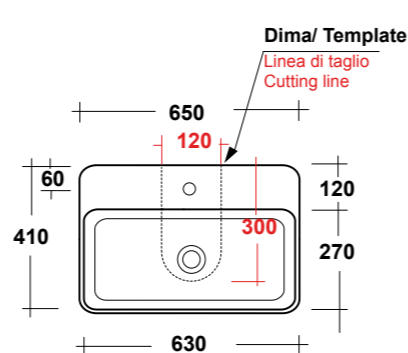

ART. TRA4165101

TRATTO LAVABO SOSPESO 65 MF BIANCO

TRATTO WHITE 65 ONE-HOLE WALL HUNG WASHBASIN

Dimensioni/Dimension: 65x41x14 cm

*Quote d'installazione consigliata
Advised measure for installation