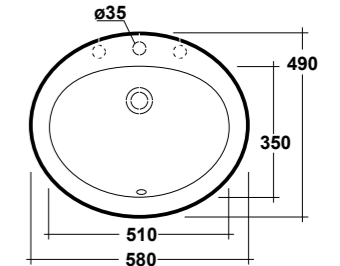

EXPORT

ART. LIL4658101
EXPORT LAVABO INCASSO 58X49
MF BIANCO

EXPORT WHITE 58X49 ONE-HOLE
RECESSED WASHBASIN
Dimensioni/Dimension: 58x49x20 cm
Peso/Weight: 11 kg