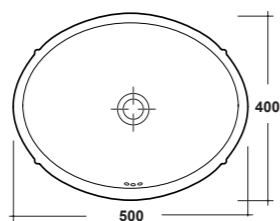

ART. IMP4650001
LAVABO SOPRAPIANO 50X40 CM.
INSTALLAZIONE SU MARMO
OVER TOP 50X40 CM BASIN.
INSTALLATION ON MARBLE
Dimensioni/Dimension: 50x40x17,5 cm
Peso/Weight: 6,5 kg