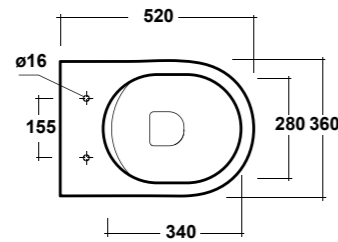

MILADY

D-SHAPE

ART. MIL130301

MILADY VASO MBL. BTW
RIMLESS BIANCO

MILADY WHITE CC PAN RIMLESS WC
Peso/Weight: 32 kg

ART. MIL71PF101

MILADY CASSETTA MBL. P.F. BIANCO

MILADY WHITE CC PAN BOTTOM
INLET CISTERN
Peso/Weight: 14 kg

Dimensioni/Dimension: 62x36x87 cm

RIMLESS

*Quote d'installazione consigliata
Advised measure for installation

ART. MIL120201

MILADY VASO SOSPESO RIMLESS
BIANCO
MILADY WHITE WALL HUNG
RIMLESS WC

Dimensioni/Dimension: 52X36x27 cm
Peso/Weight: 22 kg

RIMLESS

*Quote d'installazione consigliata
Advised measure for installation

ART. MIL220101

MILADY BIDET SOSPESO MF BIANCO

MILADY WHITE ONE-HOLE
WALL HUNG BIDET

Dimensioni/Dimension: 52X36x27 cm
Peso/Weight: 18 kg

*Quote d'installazione consigliata
Advised measure for installation

ART. C6CL01

COPRIWATER TERMOINDURENTE

UREA SEAT COVER

Peso/Weight: 3 kg

TAKE OFF

ART. C4CN01

COPRIWATER TERMOINDURENTE
CON CHIUSURA RALLENTATA

UREA SOFT CLOSE SYSTEM
SEAT COVER

Peso/Weight: 3kg

TAKE OFF

ART. C5CN01

COPRIWATER SLIM TERMOINDURENTE
CON CHIUSURA RALLENTATA

SLIM UREA SOFT CLOSE
SYSTEM SEAT COVER

Peso/Weight: 3kg

TAKE OFF