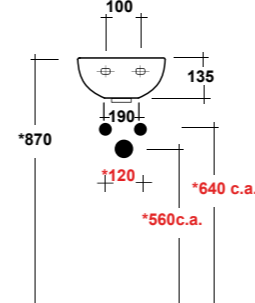

Dimensioni/Dimension: 40X30x13,5 cm
Peso/Weight: 10 kg

***Quote d'installazione consigliata**
Advised measure for installation

MILADY

D-SHAPE

ART. MIL110301

MILADY VASO BTW RIMLESS BIANCO

MILADY WHITE BTW RIMLESS WC