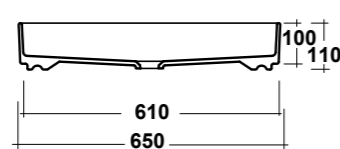

*Quote d'installazione consigliata
Advised measure for installation