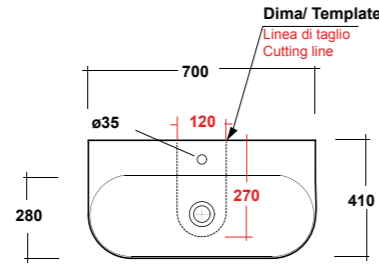

*Quote d'installazione consigliata
Advised measure for installation

ART. MIL4355101

MILADY LAVABO APPOGGIO/SOSPESO
55 MF BIANCO

MILADY WHITE 55 ONE-HOLE SIT ON/
WALL HUNG WASHBASIN

Dimensioni/Dimension: 55X41x13,5 cm
Peso/Weight: 14 kg