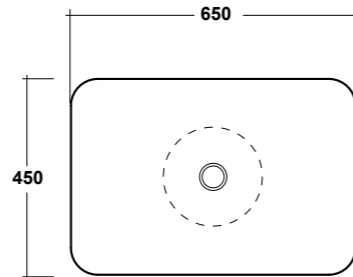

FORMOSA WHITE 65 SIT ON WASHBASIN

Dimensioni/Dimension: 65x45 cm
 Peso/Weight: 14,5 Kg

***Quote d'installazione consigliata**
 Advised measure for installation

FORMOSA

ART. FOR4250001
 FORMOSA LAVABO APPOGGIO
 TONDO 50 SF BIANCO