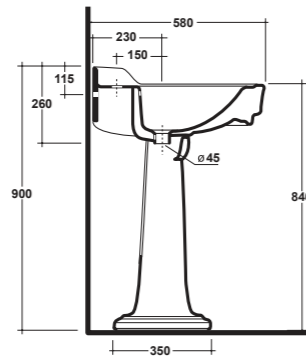

ART. IMP4371101
MONOFORO / 1 HOLE

ART. IMP4371301
TRE FORI / 3 HOLES

LAVABO 70X58 CM. INSTALLAZIONE SU COLONNA E MOBILE

WASH BASIN 70X58 CM. INSTALLATION ON PEDESTAL AND FREE STANDING FURNITURE

Dimensioni/Dimension: 70x58x26 cm
Peso/Weight: 22 kg