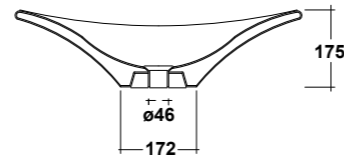

FREESTANDING

TUNNEL

ART. LIL4742001
LAVABO TUNNEL TONDO 46
SF BIANCO

TUNNEL WHITE 46 ROUND
WASHBASIN

Dimensioni/Dimension: Ø44x82 cm
Peso/Weight: 26 kg

completo di sifone di scarico
Included with drain pipe connection

*Quote d'installazione consigliata
Advised measure for installation

CRYSTAL

ART. CRY4745001
LAVABO FREE STANDING
IN LIVINGTEC®

FREE STANDING WASHBASIN
IN LIVINGTEC®

Dimensioni/Dimension: 45x45x86 cm
Peso/Weight: 28 kg

*Quote d'installazione consigliata
Advised measure for installation

FORMOSA

ART. FOR4265001
FORMOSA LAVABO APPOGGIO
RETTANGOLARE 65 SF BIANCO

FORMOSA WHITE 65 SIT ON WASHBASIN

Dimensioni/Dimension: 65x45 cm
Peso/Weight: 14,5 Kg

*Quote d'installazione consigliata
Advised measure for installation

FORMOSA

ART. FOR4250001
FORMOSA LAVABO APPOGGIO
TONDO 50 SF BIANCO

FORMOSA WHITE 50 Ø ROUND SIT ON
WASHBASIN

Dimensioni/Dimension: ø50 CM
Peso/Weight: 9 Kg

*Quote d'installazione consigliata
Advised measure for installation

FREESTANDING

FORMOSA

ART. FOR9COCS01
FORMOSA COLONNA CENTRO STANZA
BIANCO

FORMOSA WHITE PEDESTAL
FOR FREESTANDING

Dimensioni/Dimension: h70 cm
Peso/Weight: 11,5 Kg

*Quote d'installazione consigliata
Advised measure for installation

FORMOSA

ART. FOR9CO01
FORMOSA COLONNA BIANCO
FORMOSA WHITE PEDESTAL

Dimensioni/Dimension: h70 cm
Peso/Weight: 10 Kg

*Quote d'installazione consigliata
Advised measure for installation