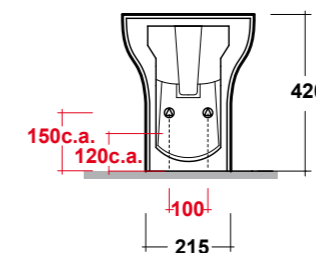

ART. CLE210101

CLEAR BIDET BTW MF BIANCO

CLEAR WHITE ONE-HOLE BTW BIDET

Dimensioni/Dimension: 50x36x42 cm
Peso/Weight: 21 kg