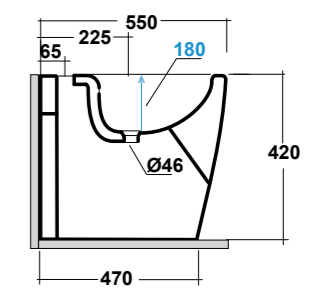

*Quote d'installazione consigliata
Advised measure for installation