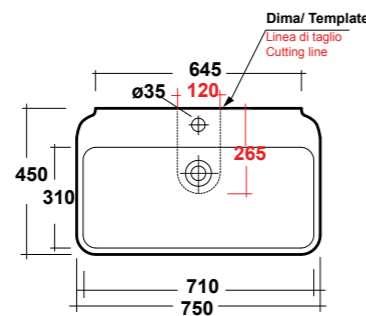

ART. CLE4375101

CLEAR LAVABO APPOGGIO/
SOSPESO 75 MF BIANCO

CLEAR WHITE 75 ONE-HOLE SIT ON/
WALL HUNG WASHBASIN

Dimensioni/Dimension: 75x45x14 cm
Peso/Weight: 18 kg