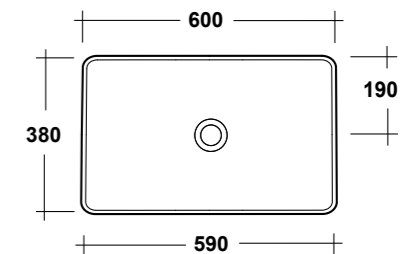

TOKYO

ART. LIL4260001

TOKYO LAVABO APPOGGIO 60X38
SF BIANCO

TOKYO WHITE 60X38
SIT ON WASHBASIN

Dimensioni/Dimension: 60x38x13 cm
Peso/Weight: 13 kg

*Quote d'installazione consigliata
Advised measure for installation