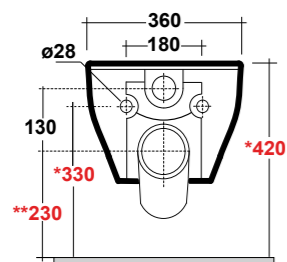

SYNTHESIS ECO

SOFT SQUARE SHAPE

ART. SYN1202R01

SYNTHESIS ECO VASO SOSPESO
RIMLESS BIANCO

SYNTHESIS ECO WHITE WALL HUNG
RIMLESS WC

Dimensioni/Dimension: 52x36x28 cm
Peso/Weight: 18,5 kg

RIMLESS

*Quote d'installazione consigliata
Advised measure for installation

ART. SYN2201N01

SYNTHESIS ECO BIDET SOSPESO
MF BIANCO

SYNTHESIS ECO WHITE ONE HOLE
BIDET WALL HUNG

Dimensioni/Dimension: 52x36x28 cm
Peso/Weight: 20,5 kg

*Quote d'installazione consigliata
Advised measure for installation

ART. SYN1103R01

SYNTHESIS ECO VASO BTW
RIMLESS BIANCO

SYNTHESIS ECO WHITE BTW
RIMLESS WC

Dimensioni/Dimension: 52x36x42 cm
Peso/Weight: 23,5 kg

RIMLESS

RACCORDI REGOLABILI
ADJUSTABLE ELBOW PIPE

RASCTD*: 10/14 cm
RASB*: 15/17 cm
RAR1*: 18/20 cm
RASP**: 30 cm

*Quote d'installazione consigliata
Advised measure for installation

ART. SYN2301N01

SYNTHESIS ECO BIDET BTW
SOSPESO MF BIANCO

SYNTHESIS ECO WHITE ONE HOLE
BIDET BTW

Dimensioni/Dimension: 52x36x42 cm
Peso/Weight: 22,5 kg

*Quote d'installazione consigliata
Advised measure for installation

SYNTHESIS ECO

SOFT SQUARE SHAPE

ART. SYN1303R01

SYNTHESIS ECO VASO MBL BTW
RIMLESS BIANCO

SYNTHESIS ECO WHITE CLOSET
COUPLED BTW RIMLESS WC
Peso/Weight: 29 kg

ART. SYN71PF101

SYNTHESIS CASSETTA MBL. P.F. BIANCO

SYNTHESIS WHITE CC PAN
BOTTOM INLET CISTERN
Peso/Weight: 13 kg

Dimensioni/Dimension: 63x36x87 cm

RIMLESS

SCARICO
TRASLATO
= FLOOR DRAIN
ADJUSTABLE