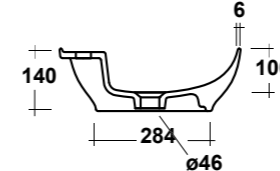

ART. TRE42QU42101

TREND LAVABO APPOGGIO
QUADRO 42 MF BIANCO

TREND WHITE 42 ONE-HOLE SQUARE
SIT ON WASHBASIN

Dimensioni/Dimension: 42x42x14 cm
Peso/Weight: 13 kg