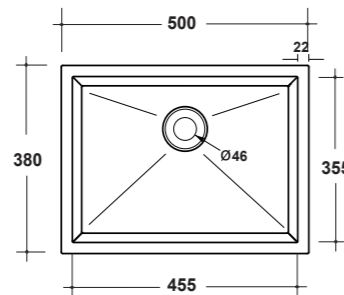

SYDNEY

ART. LIL4450001

SOTTOPIANO LAVABO
RETTANGOLARE 50 SF BIANCO

WHITE 50 RECTANGULAR
UNDER TOP WASHBASIN

Dimensioni/Dimension: 50x38 cm
Peso/Weight: 9 kg

*Quote d'installazione consigliata
Advised measure for installation

SOTTOPIANO

ART. LIL4457001

SOTTOPIANO LAVABO OVALE
59X45 SF BIANCO

WHITE 59X45 OVAL UNDER
TOP/RECESSED WASHBASIN

Dimensioni/Dimension: 59x44,5x20 cm
Peso/Weight: 13 kg