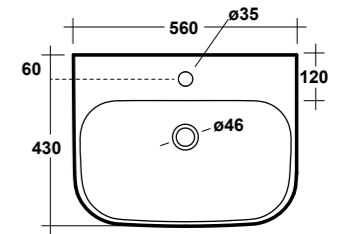

ART. CLE4556101

CLEAR LAVABO SEMINCASSO 56 MF
BIANCO

CLEAR WHITE 56 ONE-HOLE
SEMIRECESSED WASHBASIN

Dimensioni/Dimension: 56x43x16 cm
Peso/Weight: 10,5 kg