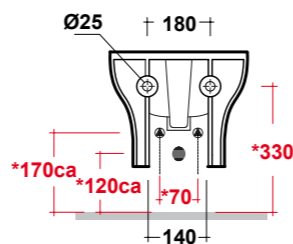

CLEAR

D-SHAPE

ART. CLE4554D01

CLEAR LAVABO SEMINCASSO 54 F.DX BIANCO

CLEAR WHITE 54 RIGHT TAP HOLE SEMIRECESSED WASHBASIN

Dimensioni/Dimension: 55,5x33x14,5 cm
Peso/Weight: 9,5 kg

ART. CLE1202R01

CLEAR VASO SOSPESO RIMLESS BIANCO

CLEAR WHITE WALL HUNG RIMLESS WC

Dimensioni/Dimension: 50x36x30 cm
Peso/Weight: 20 kg

RIMLESS

*Quote d'installazione consigliata
Advised measure for installation

ART. CLE220101

CLEAR BIDET SOSPESO MF BIANCO

CLEAR WHITE ONE-HOLE WALL HUNG BIDET

Dimensioni/Dimension: 50x36x30 cm
Peso/Weight: 18 kg

*Quote d'installazione consigliata
Advised measure for installation

ART. CLE110301

CLEAR VASO BTW BIANCO

CLEAR WHITE CC PAN WC

Dimensioni/Dimension: 50x36x42 cm
Peso/Weight: 24 kg

*Quote d'installazione consigliata
Advised measure for installation

ART. CLE210101

CLEAR BIDET BTW MF BIANCO

CLEAR WHITE ONE-HOLE BTW BIDET

Dimensioni/Dimension: 50x36x42 cm
Peso/Weight: 21 kg

*Quote d'installazione consigliata
Advised measure for installation

ART. CLE130301

CLEAR VASO MBL BTW BIANCO

CLEAR WHITE CC PAN WC
Peso/Weight: 29 kg

ART. CLE71PF101

CLEAR CASSETTA MBL. P.F.
CLEAR BIANCO

CLEAR WHITE CC PAN RIGHT TAP HOLE CISTERN
Peso/Weight: 13 kg

Dimensioni/Dimension: 63x36x90 cm

*Quote d'installazione consigliata
Advised measure for installation

SCARICO TRASLATO
FLOOR DRAIN ADJUSTABLE