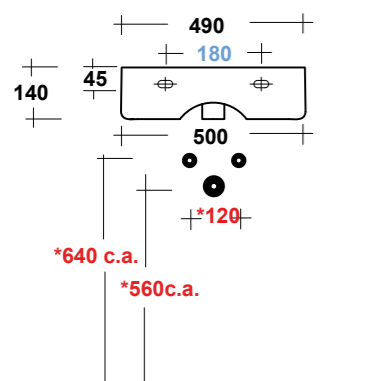

TRATTO

LAVABI - WASHBASINS

ART. TRA4150101

TRATTO LAVABO SOSPESO 50 MF BIANCO

TRATTO WHITE 50 ONE-HOLE WALL HUNG WASHBASIN

Dimensioni/Dimension: 50x41x14 cm

*Quote d'installazione consigliata
Advised measure for installation