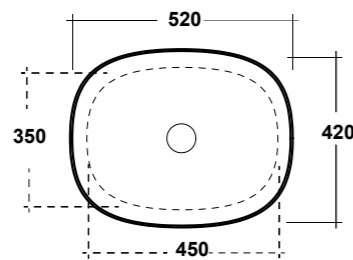

ART. PAD4B50001

PADDLE LAVABO APPOGGIO 52X42
SF BIANCO

PADDLE WHITE 52X42
SIT ON WASHBASIN

Dimensioni/Dimension: 52x42x13 CM
Peso/Weight: 11 KG