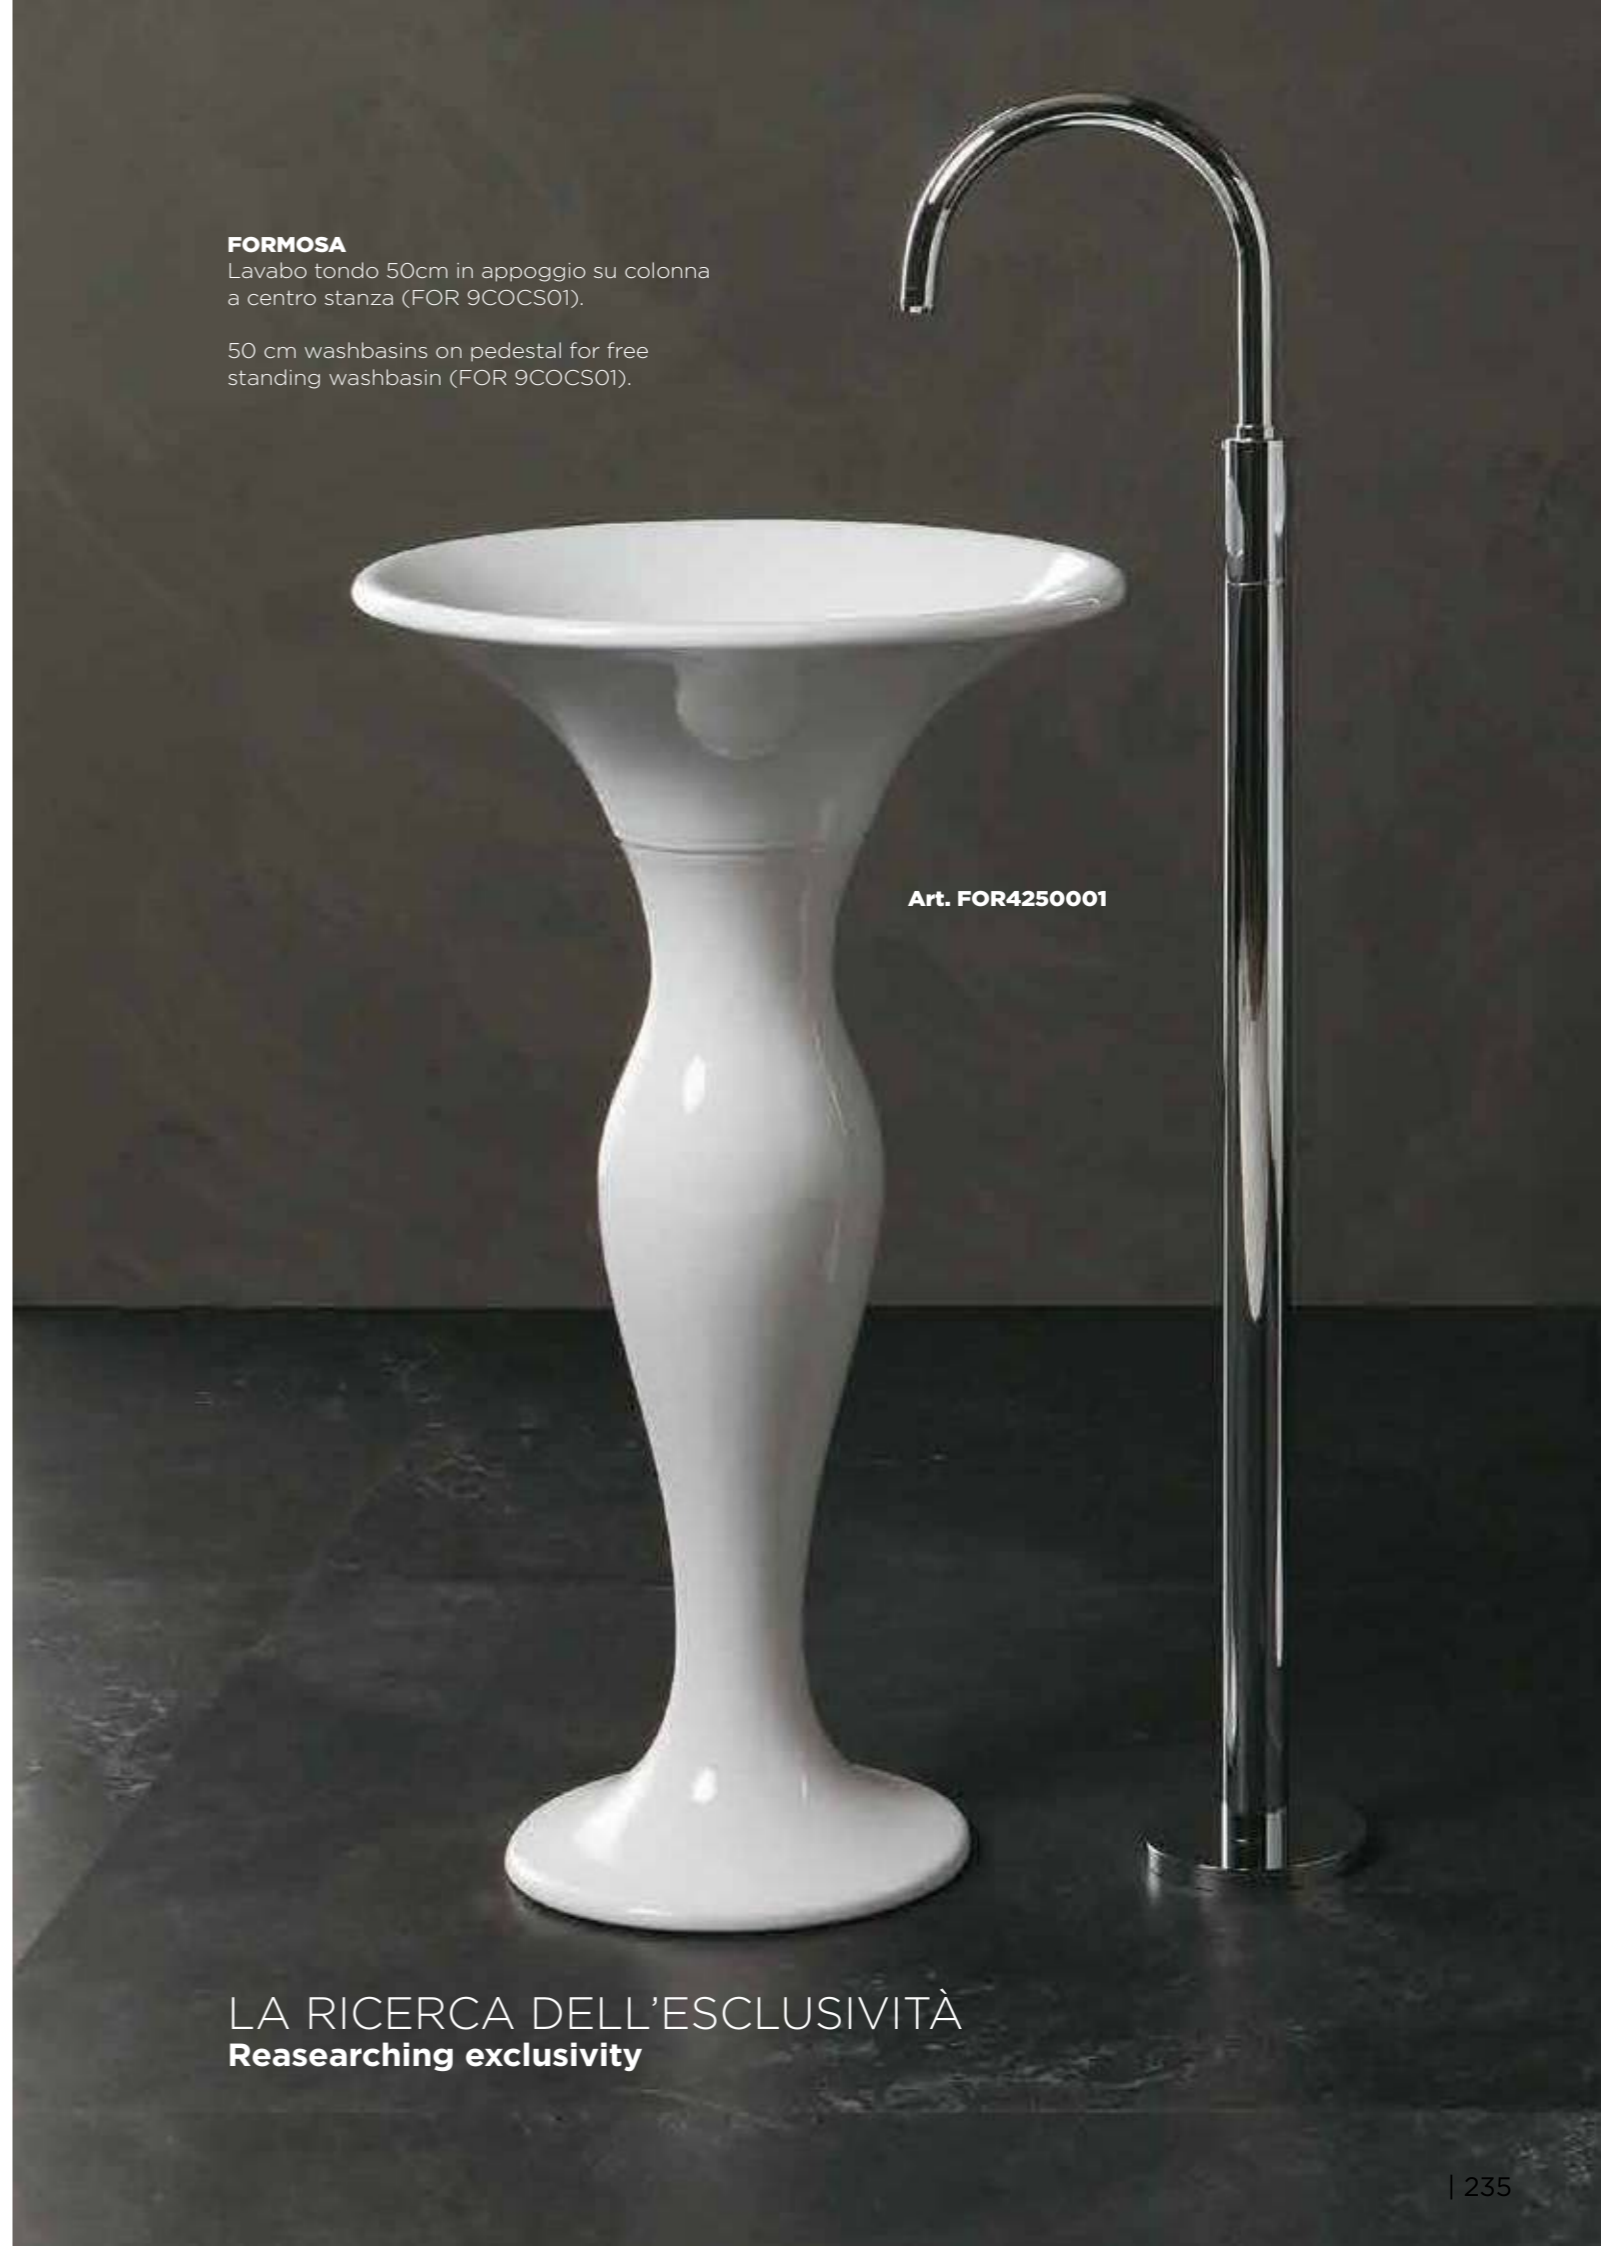

Art. FOR4250001

LA RICERCA DELL'ESCLUSIVITÀ
Researching exclusivity