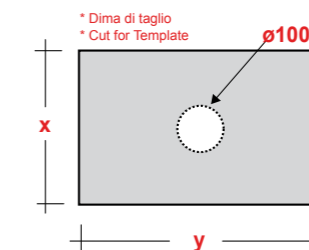

TREND

LAVABI - WASHBASINS

ART. TRE42QU38001

TREND LAVABO APPOGGIO
QUADRO 38 SF BIANCO

TREND WHITE 38 SQUARE
SIT ON WASHBASIN

Dimensioni/Dimension: 38x38x14 cm
Peso/Weight: 7,5 kg