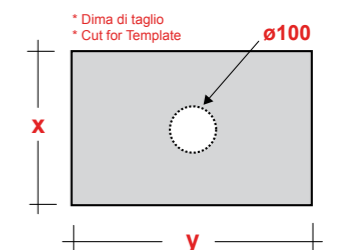

TOKYO

ART. LIL4260001

TOKYO LAVABO APPOGGIO 60X38
SF BIANCO

TOKYO WHITE 60X38
SIT ON WASHBASIN

Dimensioni/Dimension: 60x38x13 cm
Peso/Weight: 13 kg

*Quote d'installazione consigliata
Advised measure for installation