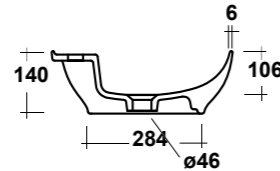

ART. TRE42TO42101

TREND LAVABO APPOGGIO
TONDO 42 MF BIANCO

TREND WHITE 42 ONE-HOLE
ROUND SIT ON WASHBASIN

Dimensioni/Dimension: 42x42x14 cm
Peso/Weight: 9 kg