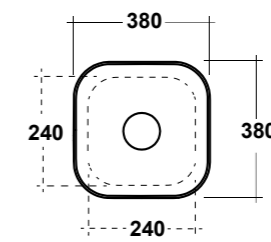

TREND

LAVABI - WASHBASINS

ART. TRE42QU38001

TREND LAVABO APPOGGIO
QUADRO 38 SF BIANCO

TREND WHITE 38 SQUARE
SIT ON WASHBASIN

Dimensioni/Dimension: 38x38x14 cm
Peso/Weight: 7,5 kg