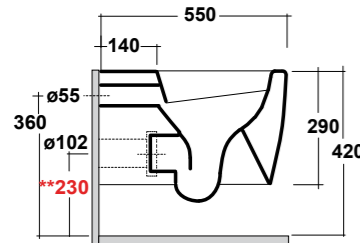

FORMOSA 2.0

D-SHAPE

ART. FOR1202R01

FORMOSA 2.0 VASO SOSPESO
RIMLESS BIANCO

FORMOSA 2.0 WHITE
WALL HUNG RIMLESS

Dimensioni/Dimension: 55x37x29 cm
Peso/Weight: 21 Kg

RIMLESS