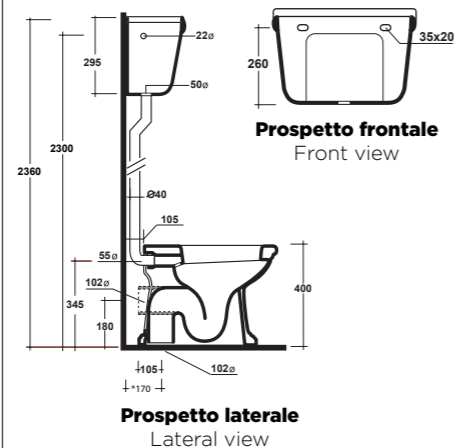

Vista superiore
Top view

Prospetto laterale
Lateral view

*Quote d'installazione consigliata
Advised measure for installation

ART. IMP210101

MONOFORO / 1 HOLE

ART. IMP210301

TRE FORI / 3 HOLES

BIDET A TERRA BIANCO

WHITE BIDET

Dimensioni/Dimension: 59x37x40 cm
Peso/Weight: 18 kg

*Quote d'installazione consigliata
Advised measure for installation

ART. IMP1103R01

VASO BACK TO WALL (DA INTEGRARE CON CASSETTA DI SCARICO)

BTW WC S/P TRAP (TO COMPLETE WITH FLUSHING CISTERN)

Dimensioni/Dimension: 55x39x42,5 cm
Peso/Weight: 25 kg

RIMLESS

RACCORDI REGOLABILI
ADJUSTABLE ELBOW PIPE

RASCTD*: 8/12 cm
RASB*: 12/15 cm
RAR*: 16/18 cm
RASP*: 30 cm

SCARICO TRASLATO
FLOOR DRAIN
ADJUSTABLE

*Quote d'installazione consigliata
Advised measure for installation

ART. IMP230101

BIDET BTW MONOFORO BIANCO

WHITE ONE HOLE BIDET BTW

Dimensioni/Dimension: 55x39x42,5 cm
Peso/Weight: 22 kg

*Quote d'installazione consigliata
Advised measure for installation

ART. IMP130301

VASO MONOBLOCCO S/P

CLOSE COUPLED WC S/P TRAP
Peso/Weight: 36 kg

ART. IMP71PF201

CASSETTA MONOBLOCCO + MECCANISMO DOPPIO FLUSSO INCLUSO

CISTERN FOR MONOBLOCK + DUAL FLUSH MECHANISM INCLUDED
Peso/Weight: 14 kg

Dimensioni/Dimension: 66x39x90 cm