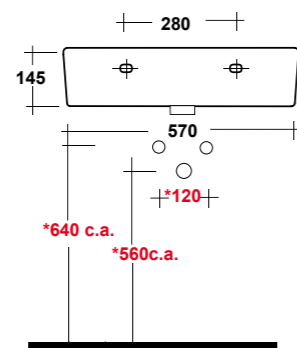

ART. SYN4360101

SYNTHESIS LAVABO APPOGGIO/
SOSPESO 60 MF BIANCO

SYNTHESIS WHITE 60 ONE-HOLE
SIT ON/ WALL HUNG WASHBASIN

Dimensioni/Dimension: 60X43X14 cm
Peso/Weight: 14,5 kg