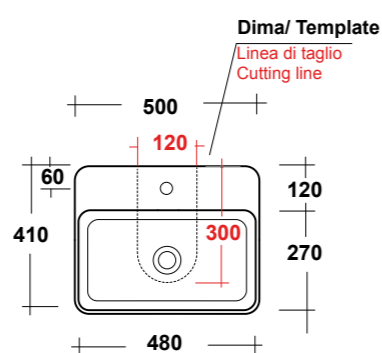

ART. TRA4250101

TRATTO LAVABO APPOGGIO 50 MF BIANCO

TRATTO WHITE 50 ONE-HOLE SIT ON WASHBASIN

Dimensioni/Dimension: 50x41x14 cm

Smaltato sui 4 lati
Glazed on 4 sides

*Quote d'installazione consigliata
Advised measure for installation