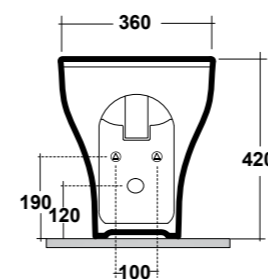

ART. SYN2301N01

SYNTHESIS ECO BIDET BTW
SOSPESO MF BIANCO

SYNTHESIS ECO WHITE ONE HOLE
BIDET BTW

Dimensioni/Dimension: 52x36x42 cm
Peso/Weight: 22,5 kg