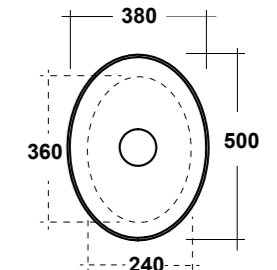

ART. TRE42OV50001

LAVABO APPOGGIO OVALE 50X38
SF BIANCO

TREND WHITE 50X38 OVAL
SIT ON WASHBASIN

Dimensioni/Dimension: 50x38x14 cm
Peso/Weight: 9 kg