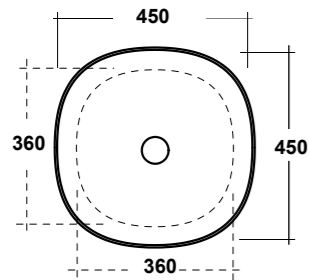

PADDLE

LAVABI - WASHBASINS

ART. PAD4B42001

PADDLE LAVABO APPOGGIO 45X45
SF BIANCO

PADDLE WHITE 45X45
SIT ON WASHBASIN

Dimensioni/Dimension: 45X45X15 cm
Peso/Weight: 9 kg