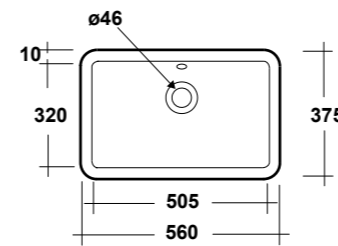

*Quote d'installazione consigliata
Advised measure for installation

ART. LIL4455001

SOTTOPIANO LAVABO OVALE
55X38 SF BIANCO

WHITE 55X38 OVAL UNDER
TOP WASHBASIN

Dimensioni/Dimension: 55x38x18,5 cm
Peso/Weight: 7 kg