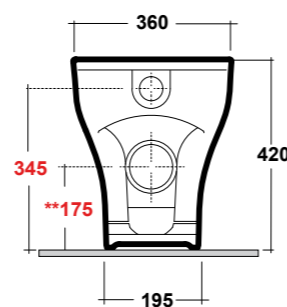

SYNTHESIS ECO

SOFT SQUARE SHAPE

ART. SYN1202R01

SYNTHESIS ECO VASO SOSPESO
RIMLESS BIANCO

SYNTHESIS ECO WHITE WALL HUNG
RIMLESS WC

Dimensioni/Dimension: 52x36x28 cm
Peso/Weight: 18,5 kg

RIMLESS

*Quote d'installazione consigliata
Advised measure for installation

ART. SYN2201N01

SYNTHESIS ECO BIDET SOSPESO
MF BIANCO

SYNTHESIS ECO WHITE ONE HOLE
BIDET WALL HUNG

Dimensioni/Dimension: 52x36x28 cm
Peso/Weight: 20,5 kg

*Quote d'installazione consigliata
Advised measure for installation

ART. SYN1103R01

SYNTHESIS ECO VASO BTW
RIMLESS BIANCO

SYNTHESIS ECO WHITE BTW
RIMLESS WC

Dimensioni/Dimension: 52x36x42 cm
Peso/Weight: 23,5 kg

RIMLESS

RACCORDI REGOLABILI
ADJUSTABLE ELBOW PIPE

RASCTD*: 10/14 cm
RASB*: 15/17 cm
RAR1*: 18/20 cm
RASP**: 30 cm

*Quote d'installazione consigliata
Advised measure for installation

ART. SYN2301N01

SYNTHESIS ECO BIDET BTW
SOSPESO MF BIANCO

SYNTHESIS ECO WHITE ONE HOLE
BIDET BTW

Dimensioni/Dimension: 52x36x42 cm
Peso/Weight: 22,5 kg

*Quote d'installazione consigliata
Advised measure for installation

SYNTHESIS ECO

SOFT SQUARE SHAPE

ART. SYN1303R01

SYNTHESIS ECO VASO MBL BTW
RIMLESS BIANCO

SYNTHESIS ECO WHITE CLOSET
COUPLED BTW RIMLESS WC
Peso/Weight: 29 kg

ART. SYN71PF101

SYNTHESIS CASSETTA MBL. P.F. BIANCO

SYNTHESIS WHITE CC PAN
BOTTOM INLET CISTERN
Peso/Weight: 13 kg

Dimensioni/Dimension: 63x36x87 cm

RIMLESS

SCARICO
TRASLATO
= FLOOR DRAIN
ADJUSTABLE