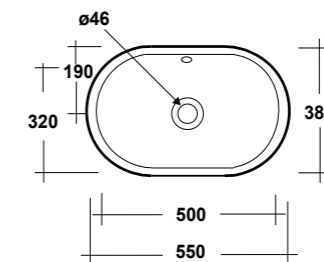

*Quote d'installazione consigliata
Advised measure for installation

ART. LIL4446001

SOTTOPIANO LAVABO TONDO 46 SF
BIANCO

WHITE 46 ROUND UNDER TOP
WASHBASIN

Dimensioni/Dimension: Ø46x21 cm
Peso/Weight: 6,5 kg