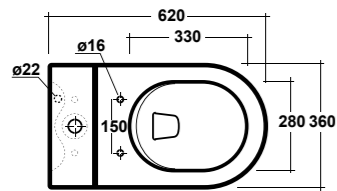

*Quote d'installazione consigliata
Advised measure for installation

ART. MIL120201

MILADY VASO SOSPESO RIMLESS
BIANCO
MILADY WHITE WALL HUNG
RIMLESS WC

Dimensioni/Dimension: 52X36x27 cm
Peso/Weight: 22 kg