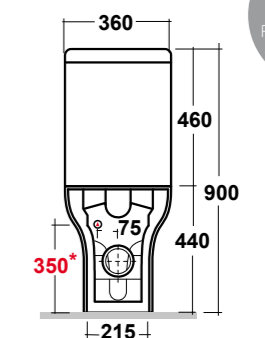

CLEAR VASO MBL BTW BIANCO

CLEAR WHITE CC PAN WC
Peso/Weight: 29 kg

ART. CLE71PF101

CLEAR CASSETTA MBL. P.F.
CLEAR BIANCO

CLEAR WHITE CC PAN RIGHT TAP HOLE CISTERN
Peso/Weight: 13 kg

Dimensioni/Dimension: 63x36x90 cm