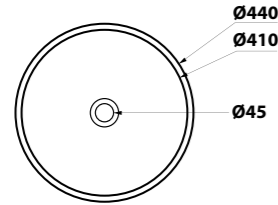

Dimensioni/Dimension: Ø44x82 cm
 Peso/Weight: 26 kg

completo di sifone di scarico
 Included with drain pipe connection

***Quote d'installazione consigliata**
 Advised measure for installation

CRYSTAL

ART. CRY4745001
 LAVABO FREE STANDING
 IN LIVINGTEC®