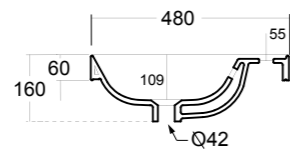

TONDO

ART. LIL4B41001
TONDO LAVABO APPOGGIO Ø 41
SF BIANCO

ROUND SIT ON Ø41 WASHBASIN
Dimensioni/Dimension: ø41x13 cm
Peso/Weight: 8 kg

*Quote d'installazione consigliata
Advised measure for installation

ROGER

ART. LIL46R5101
ROGER LAVABO INCASSO/SOSPESO
54,5X48 MF BIANCO

RECTANGULAR OVER TOP
WASHBASIN (ONE HOLE)
Dimensioni/Dimension: 54,5x48 cm
Peso/Weight: 11 kg

3 FORI
A RICHIESTA
THREE HOLES
ON REQUEST

Dima/ Template
Linea di taglio
Cutting line

*Quote d'installazione consigliata
Advised measure for installation

TRIS

ART. LIL4242001
TRIS LAVABO APPOGGIO/INCASSO
TONDO 42 SF BIANCO

TRIS WHITE 42 ROUND SIT ON/
RECESSED WASHBASIN
Dimensioni/Dimension: Ø42x17 cm
Peso/Weight: 12 kg

*Quote d'installazione consigliata
Advised measure for installation

DRESS

ART. LIL4663001
DRESS LAVABO INCASSO SOPRA/
SOTTOPIANO 61 SF BIANCO

DRESS WHITE 61 RECESSED UPON/
UNDER TOP WASHBASIN
Dimensioni/Dimension: 62,5x39,5x17 cm
Peso/Weight: 16,5 kg

*Quote d'installazione consigliata
Advised measure for installation

VYNIL

ART. VYN4640001
VYNIL LAVABO INCASSO
TONDO 40 SF BIANCO

VYNIL RECESSED BASIN WITH CERAMIC
WASTE AND DECORATION
Dimensioni/Dimension: Ø40x12,5 cm
Peso/Weight: 6,5 kg

*Quote d'installazione consigliata
Advised measure for installation

EXPORT

ART. LIL4658101
EXPORT LAVABO INCASSO 58X49
MF BIANCO

EXPORT WHITE 58X49 ONE-HOLE
RECESSED WASHBASIN
Dimensioni/Dimension: 58x49x20 cm
Peso/Weight: 11 kg

*Quote d'installazione consigliata
Advised measure for installation