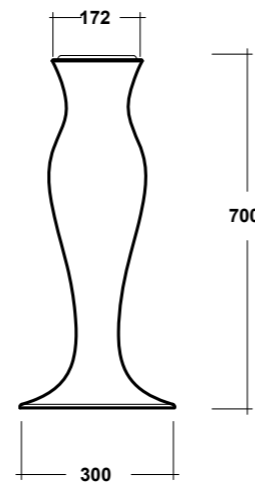

Dimensioni/Dimension: h70 cm
Peso/Weight: 11,5 Kg

ART. FOR9CO01

FORMOSA COLONNA BIANCO

FORMOSA WHITE PEDESTAL

Dimensioni/Dimension: h70 cm
Peso/Weight: 10 Kg

FORMOSA 2.0

D-SHAPE

ART. FOR1103R01