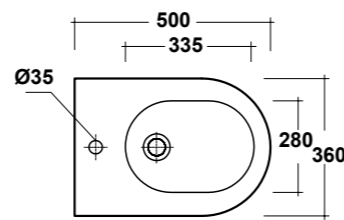

CLEAR

D-SHAPE

ART. CLE4554D01

CLEAR LAVABO SEMINCASSO 54 F.DX BIANCO

CLEAR WHITE 54 RIGHT TAP HOLE SEMIRECESSED WASHBASIN

Dimensioni/Dimension: 55,5x33x14,5 cm
Peso/Weight: 9,5 kg

ART. CLE1202R01

CLEAR VASO SOSPESO RIMLESS BIANCO

CLEAR WHITE WALL HUNG RIMLESS WC

Dimensioni/Dimension: 50x36x30 cm
Peso/Weight: 20 kg

RIMLESS

*Quote d'installazione consigliata
Advised measure for installation

ART. CLE220101

CLEAR BIDET SOSPESO MF BIANCO

CLEAR WHITE ONE-HOLE WALL HUNG BIDET

Dimensioni/Dimension: 50x36x30 cm
Peso/Weight: 18 kg

*Quote d'installazione consigliata
Advised measure for installation

ART. CLE110301

CLEAR VASO BTW BIANCO

CLEAR WHITE CC PAN WC

Dimensioni/Dimension: 50x36x42 cm
Peso/Weight: 24 kg

*Quote d'installazione consigliata
Advised measure for installation

ART. CLE210101

CLEAR BIDET BTW MF BIANCO

CLEAR WHITE ONE-HOLE BTW BIDET

Dimensioni/Dimension: 50x36x42 cm
Peso/Weight: 21 kg

*Quote d'installazione consigliata
Advised measure for installation

ART. CLE130301

CLEAR VASO MBL BTW BIANCO

CLEAR WHITE CC PAN WC
Peso/Weight: 29 kg

ART. CLE71PF101

CLEAR CASSETTA MBL. P.F.
CLEAR BIANCO

CLEAR WHITE CC PAN RIGHT TAP HOLE CISTERN
Peso/Weight: 13 kg

Dimensioni/Dimension: 63x36x90 cm

*Quote d'installazione consigliata
Advised measure for installation

SCARICO TRASLATO
FLOOR DRAIN ADJUSTABLE