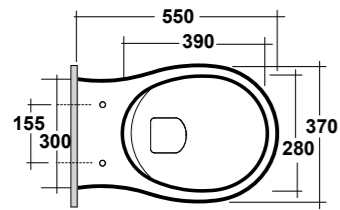

FORMOSA 2.0

D-SHAPE

ART. FOR1202R01

FORMOSA 2.0 VASO SOSPESO
RIMLESS BIANCO

FORMOSA 2.0 WHITE
WALL HUNG RIMLESS

Dimensioni/Dimension: 55x37x29 cm
Peso/Weight: 21 Kg

RIMLESS