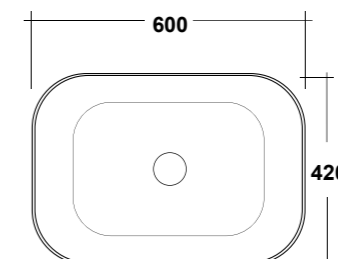

Dimensioni/Dimension: 60x42x14 cm
Peso/Weight: 13,5 kg

***Quote d'installazione consigliata**
Advised measure for installation

ART. PILO1C

PILETTA ROTONDA CLICK CLACK
IN CERAMICA SU RICHIESTA /

ROUND CERAMIC POP-UP
WASTE ON DEMAND