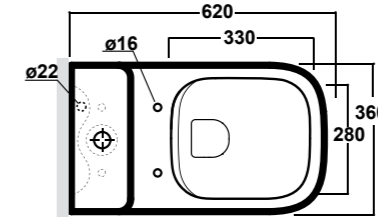

SCARICO
TRASLATO
= FLOOR DRAIN
ADJUSTABLE