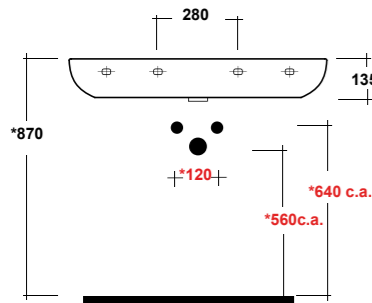

MILADY

D-SHAPE

ART. MIL4390101

MILADY LAVABO APPOGGIO/SOSPESO
90 MF BIANCO

MILADY WHITE 90 ONE-HOLE SIT ON/
WALL HUNG WASHBASIN

Dimensioni/Dimension: 90X41x13,5 cm
Peso/Weight: 24 kg

*Quote d'installazione consigliata
Advised measure for installation

ART. MIL4370101

MILADY LAVABO APPOGGIO/SOSPESO
70 MF BIANCO

MILADY WHITE 70 ONE-HOLE SIT ON/
WALL HUNG WASHBASIN

Dimensioni/Dimension: 70X41x13,5 cm
Peso/Weight: 17,5 kg