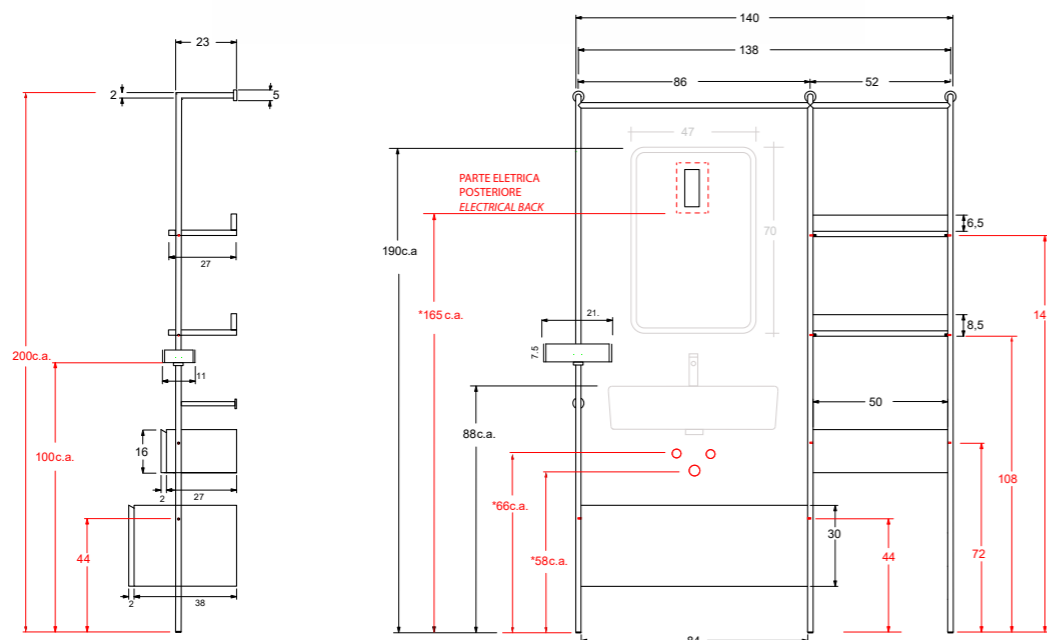

*Quote d'installazione consigliata
Advised measure for installation