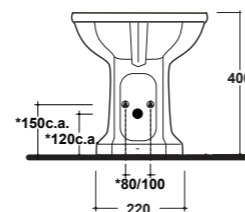

ART. IMP210101

MONOFORO / 1 HOLE

ART. IMP210301

TRE FORI / 3 HOLES

BIDET A TERRA BIANCO

WHITE BIDET

Dimensioni/Dimension: 59x37x40 cm
Peso/Weight: 18 kg