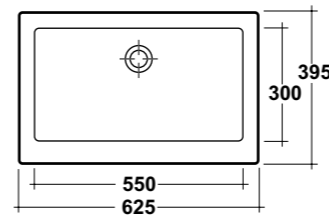

DRESS

ART. LIL4663001
DRESS LAVABO INCASSO SOPRA/
SOTTOPIANO 61 SF BIANCO

DRESS WHITE 61 RECESSED UPON/
UNDER TOP WASHBASIN
Dimensioni/Dimension: 62,5x39,5x17 cm
Peso/Weight: 16,5 kg