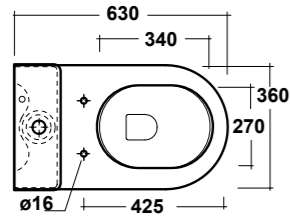

Art. CLE1303OB01

CLEAR VASO MBL BTW
OPEN BACK BIANCO

OPEN BACK CLEAR WHITE CC
PAN RIGHT
TAP HOLE CISTERN
Peso/Weight: 13 kg

Dimensioni/Dimension: 63x36xh90 cm

*Quote d'installazione consigliata
Advised measure for installation