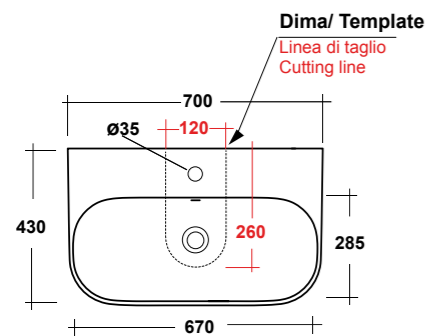

SYNTHESIS ECO

SOFT SQUARE SHAPE

ART. SYN4370101

SYNTHESIS LAVABO APPOGGIO/
SOSPESO 70 MF BIANCO

SYNTHESIS WHITE 70 ONE-HOLE
SIT ON/ WALL HUNG WASHBASIN

Dimensioni/Dimension: 70X43X14,5 cm
Peso/Weight: 16,5 kg